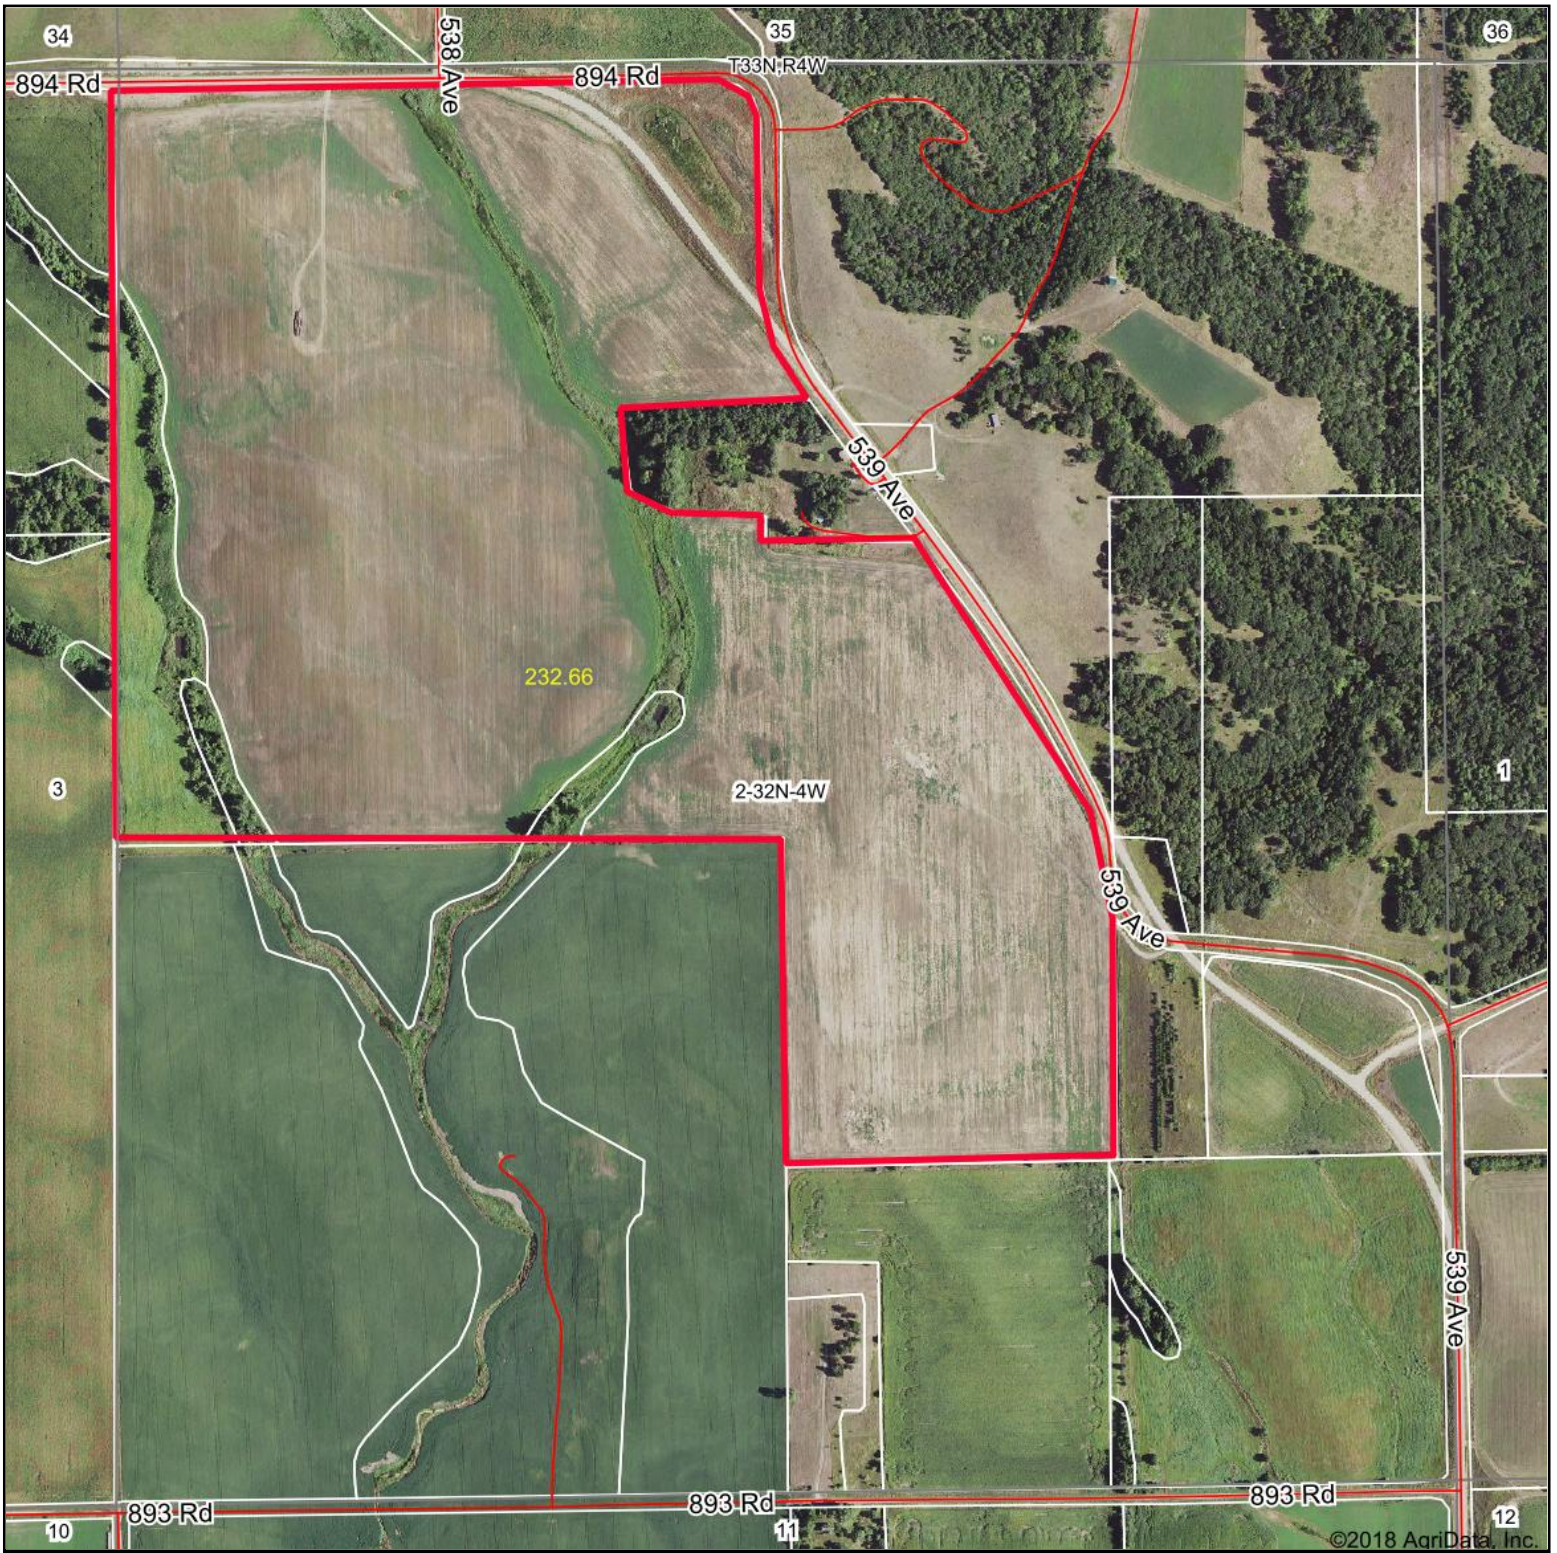

# Aerial Map

map center: 42° 46' 44.84, -97° 44' 59.92

Maps Provided By:  
  
CUSTOMIZED ONLINE MAPPING  
© AgriData, Inc. 2018 www.AgriDataInc.com

**2-32N-4W**  
**Knox County**  
**Nebraska**

9/21/2018