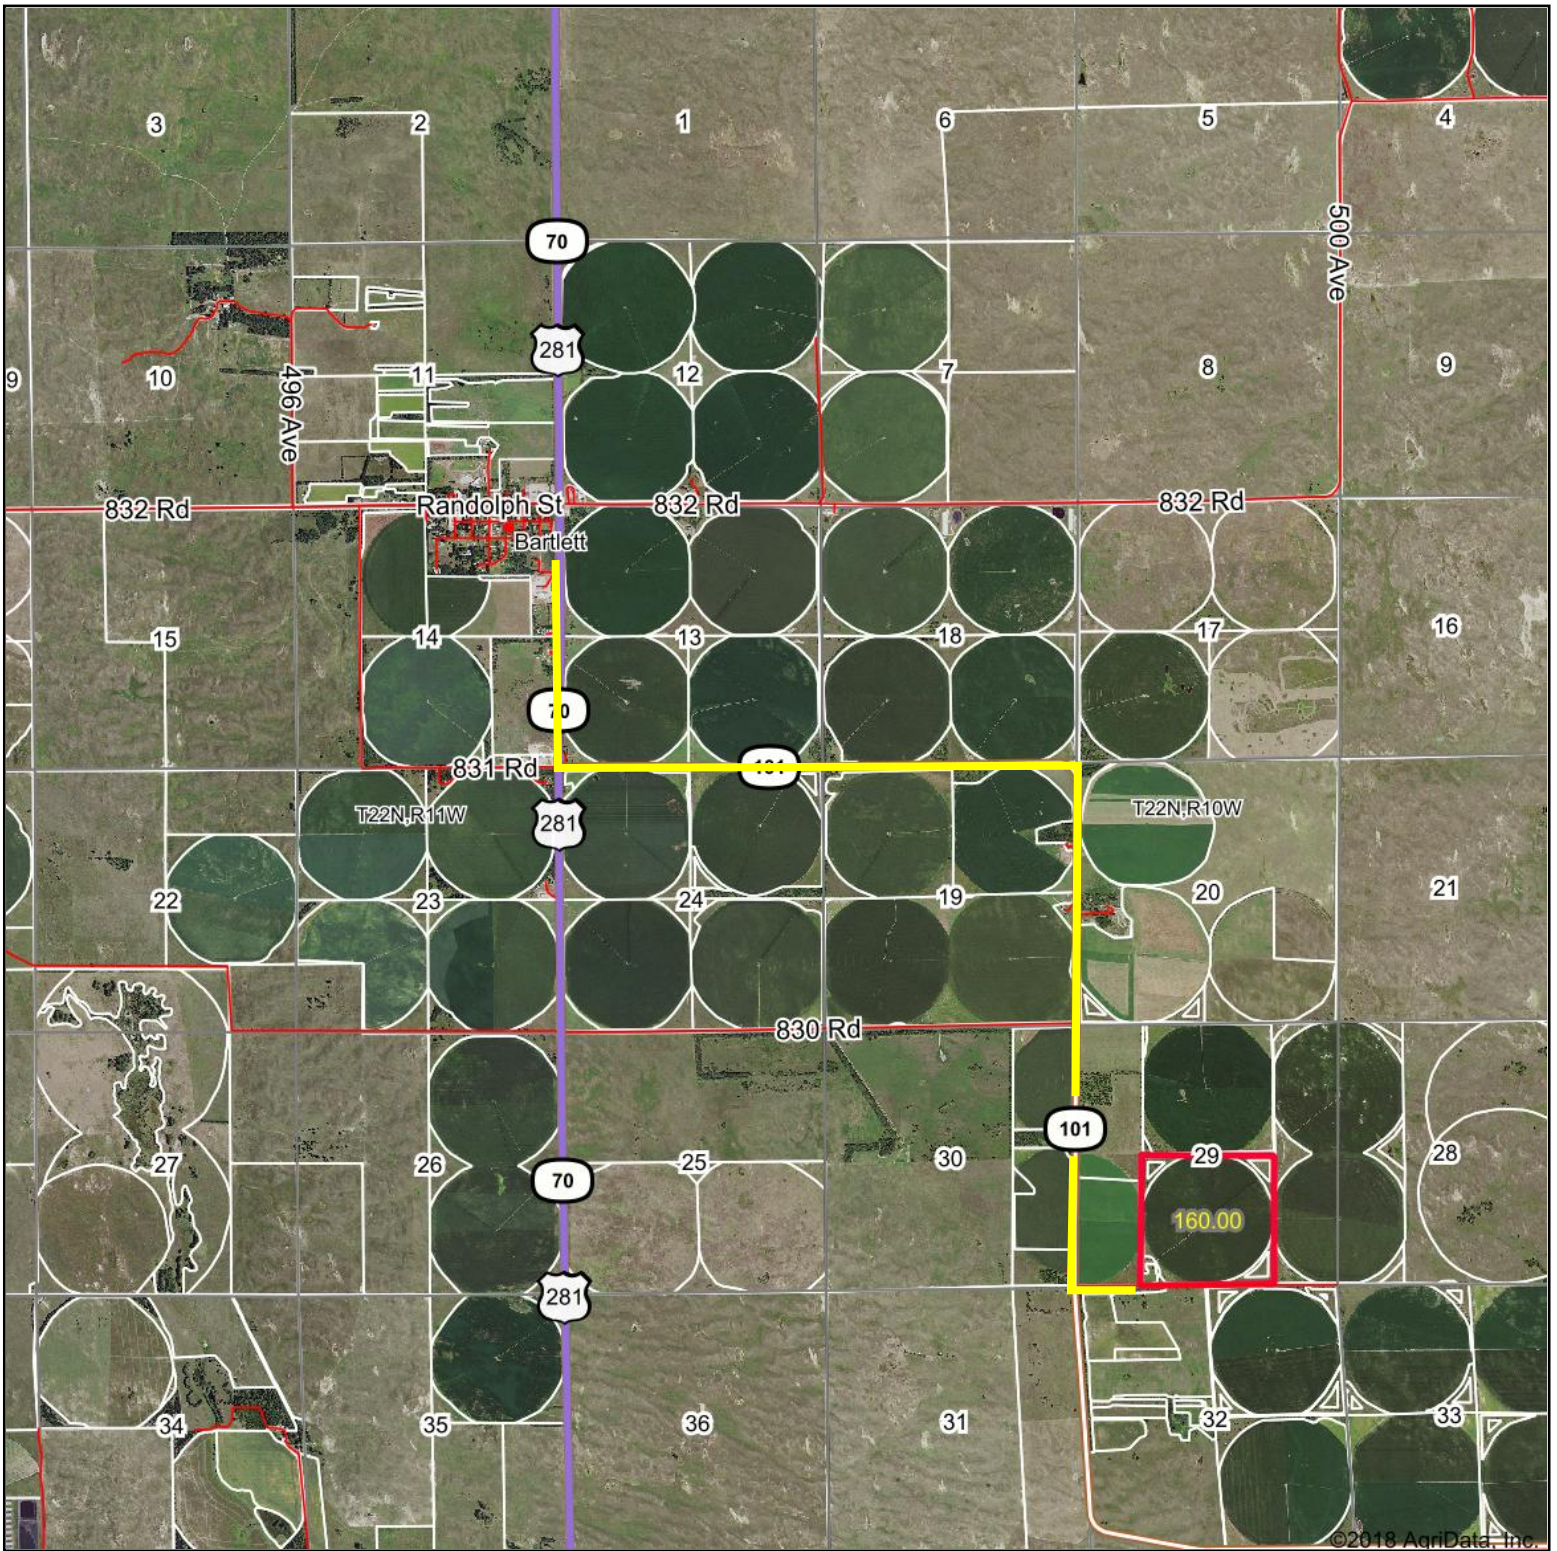

Aerial Map

map center: 41° 52' 12.71, -98° 31' 54.28

Maps Provided By:

CUSTOMIZED ONLINE MAPPING
© AgriData, Inc. 2018 www.AgriDataInc.com

24-22N-11W
Wheeler County
Nebraska

10/18/2018