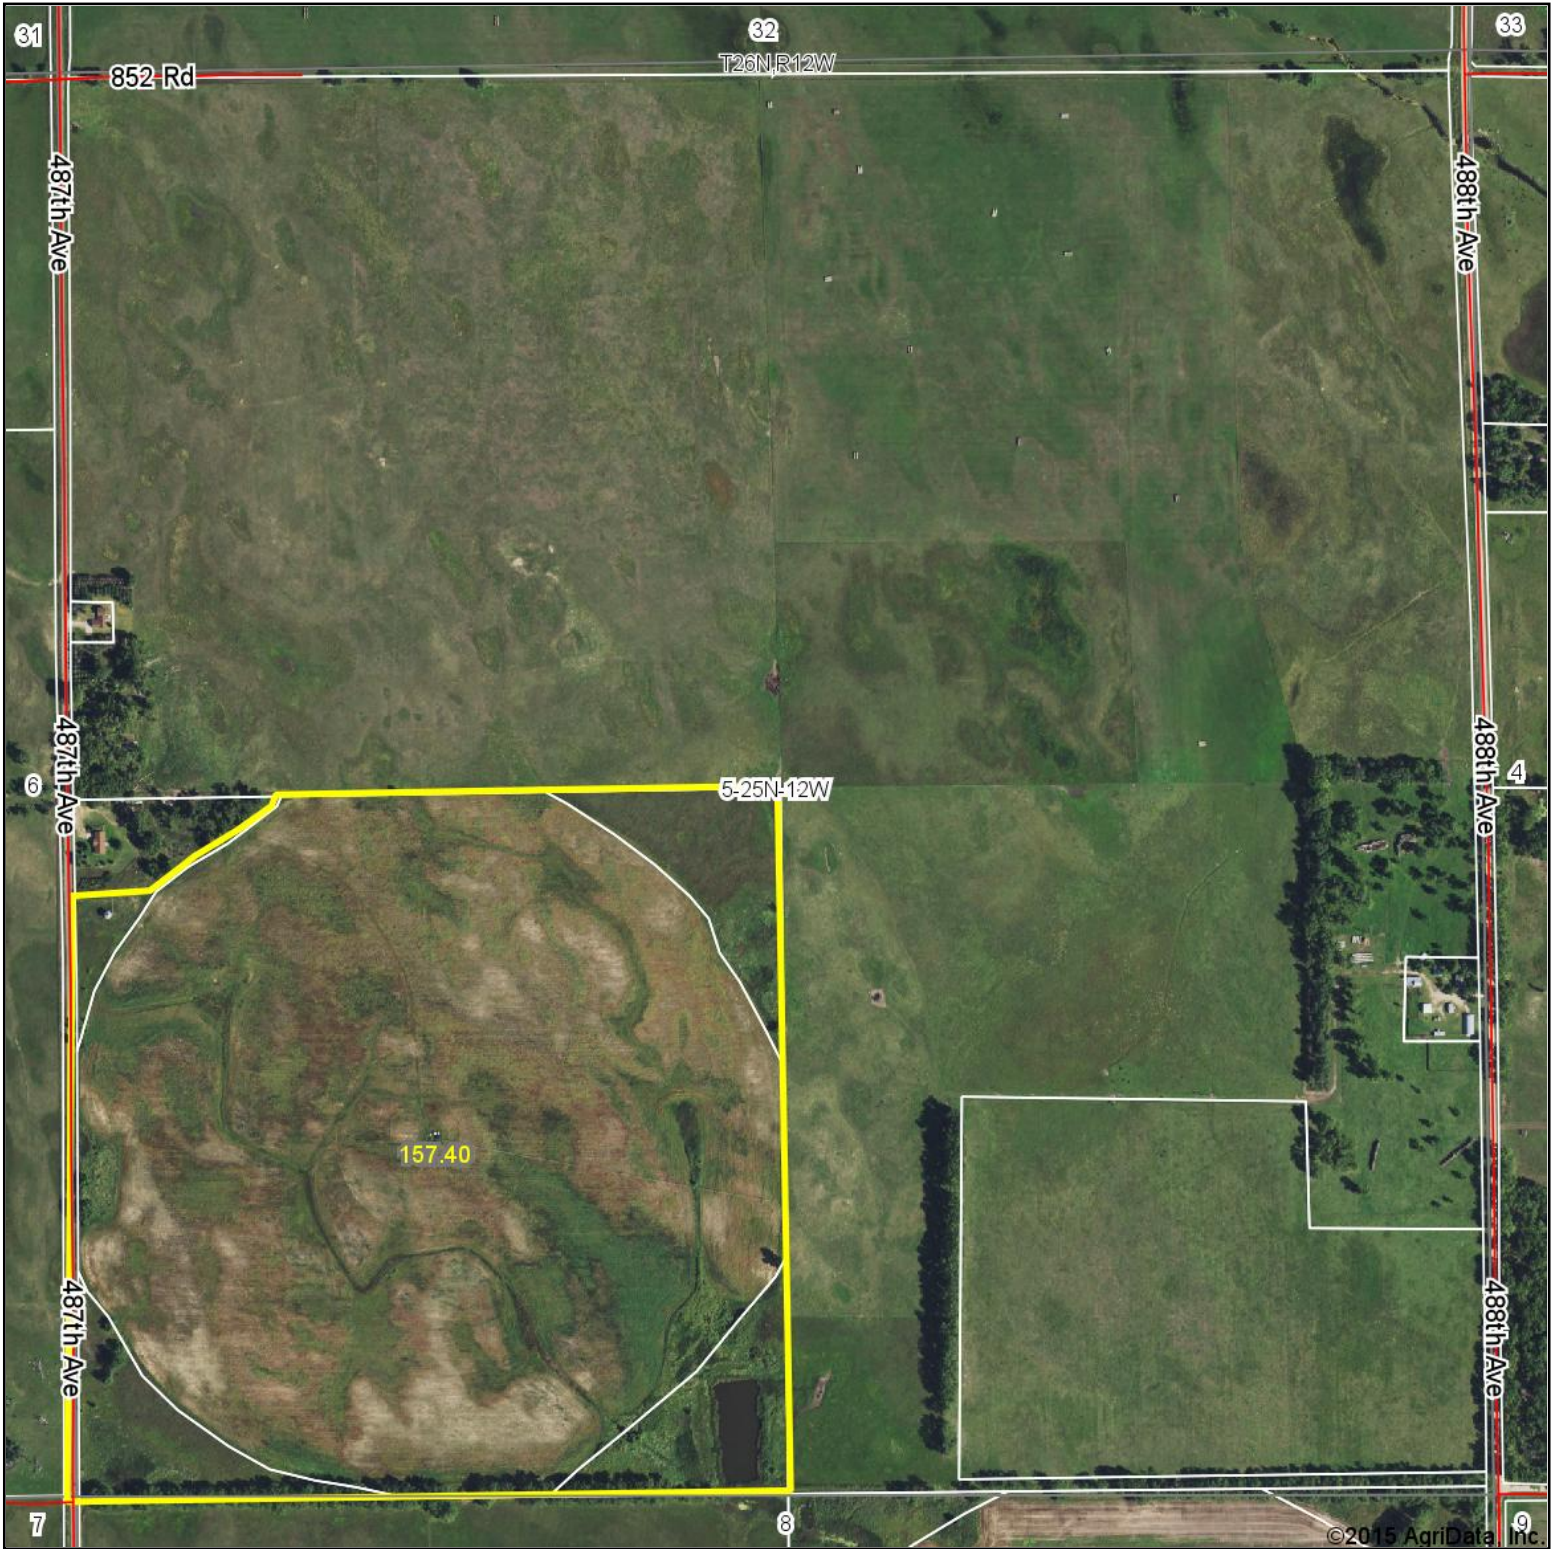

Aerial Map

map center: 42° 10' 6.81, 98° 44' 19.45

Maps Provided By:

CUSTOMIZED ONLINE MAPPING
© AgriData, Inc. 2015 www.AgriDataInc.com

5-25N-12W
Holt County
Nebraska

1/21/2016