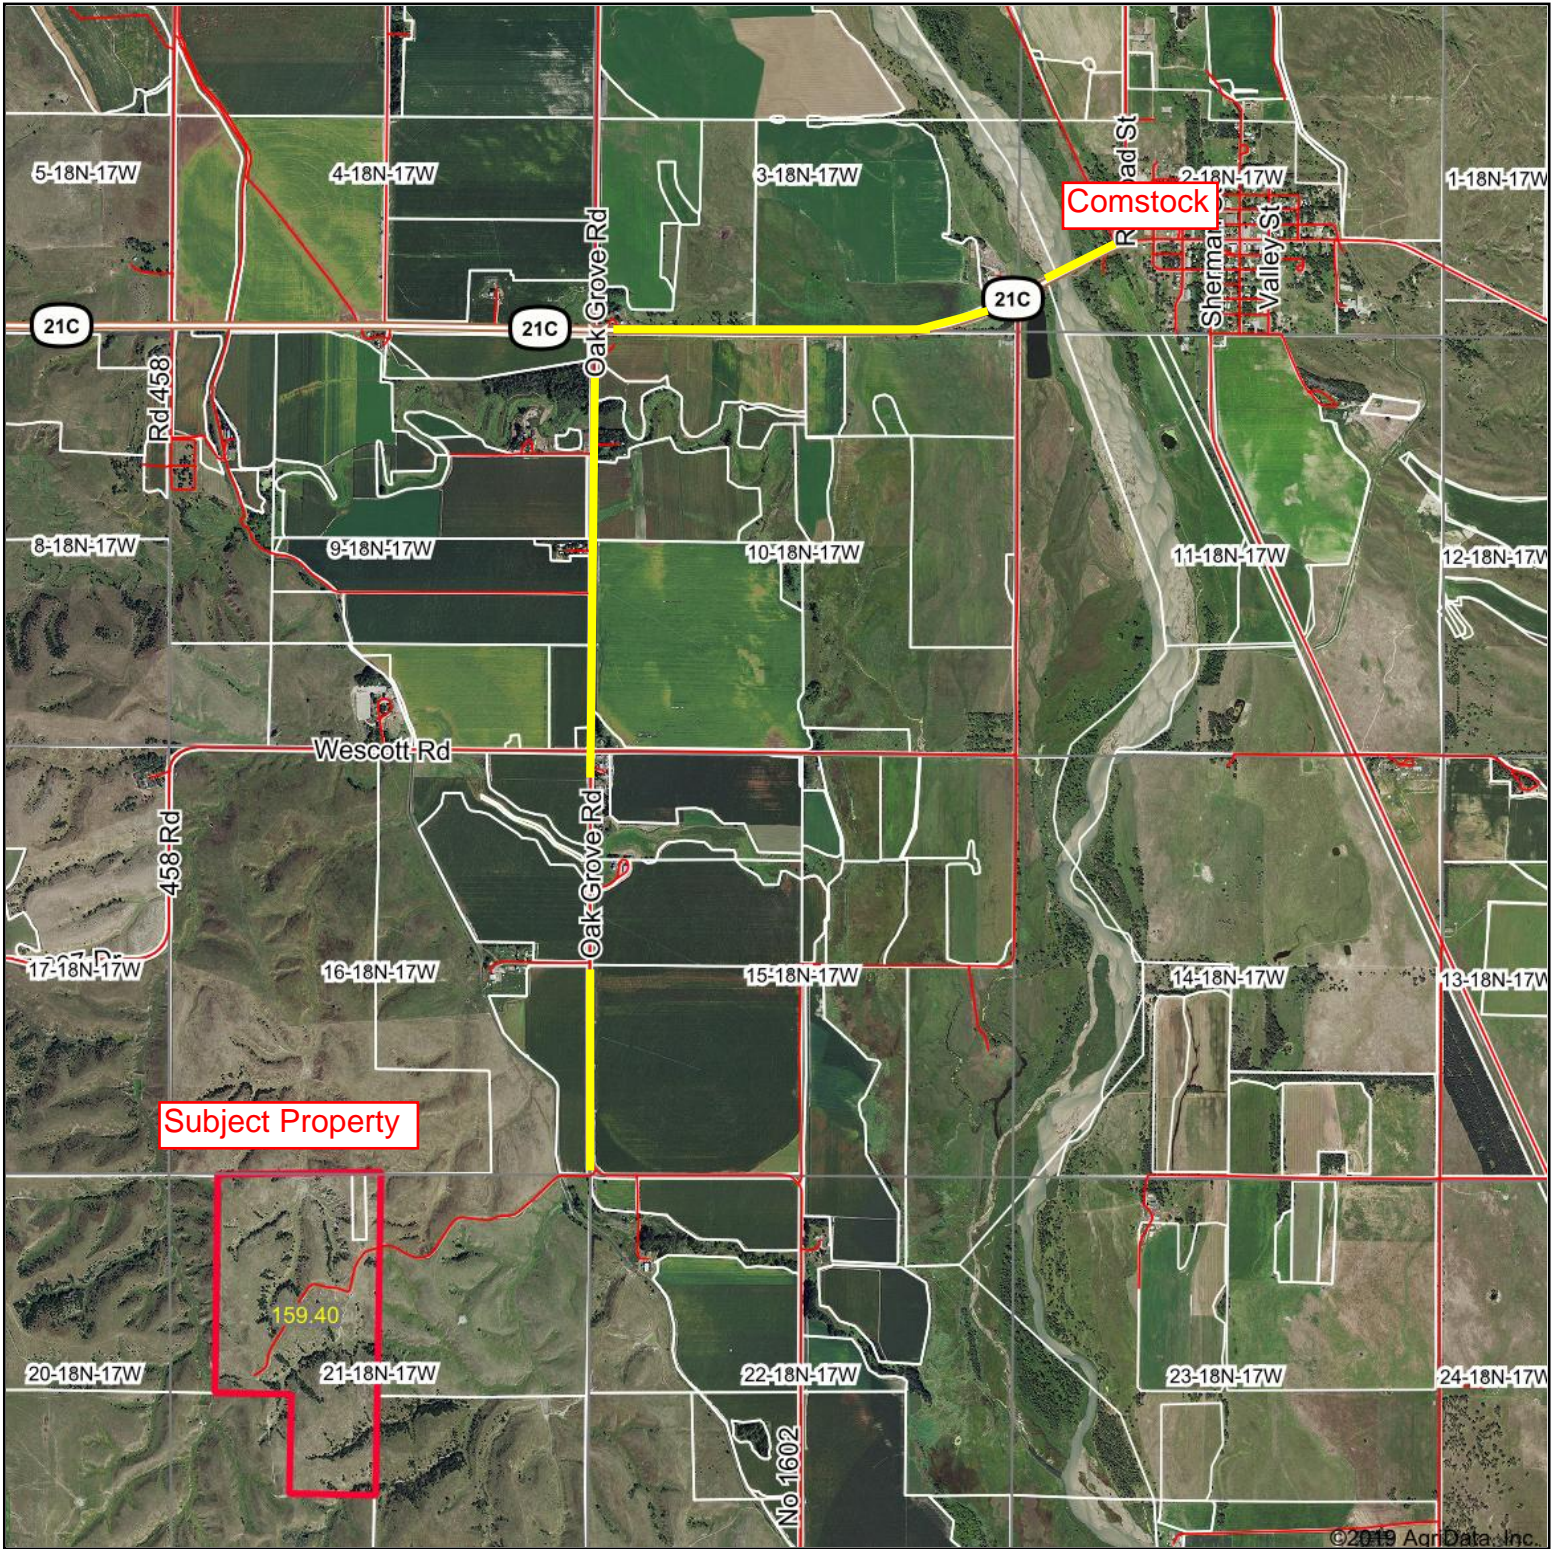

Aerial Map

map center: 41° 32' 17.37, -99° 15' 42.45

15-18N-17W
Custer County
Nebraska

Maps Provided By:

CUSTOMIZED ONLINE MAPPING
© AgriData, Inc. 2019 www.AgridataInc.com

1/14/2019