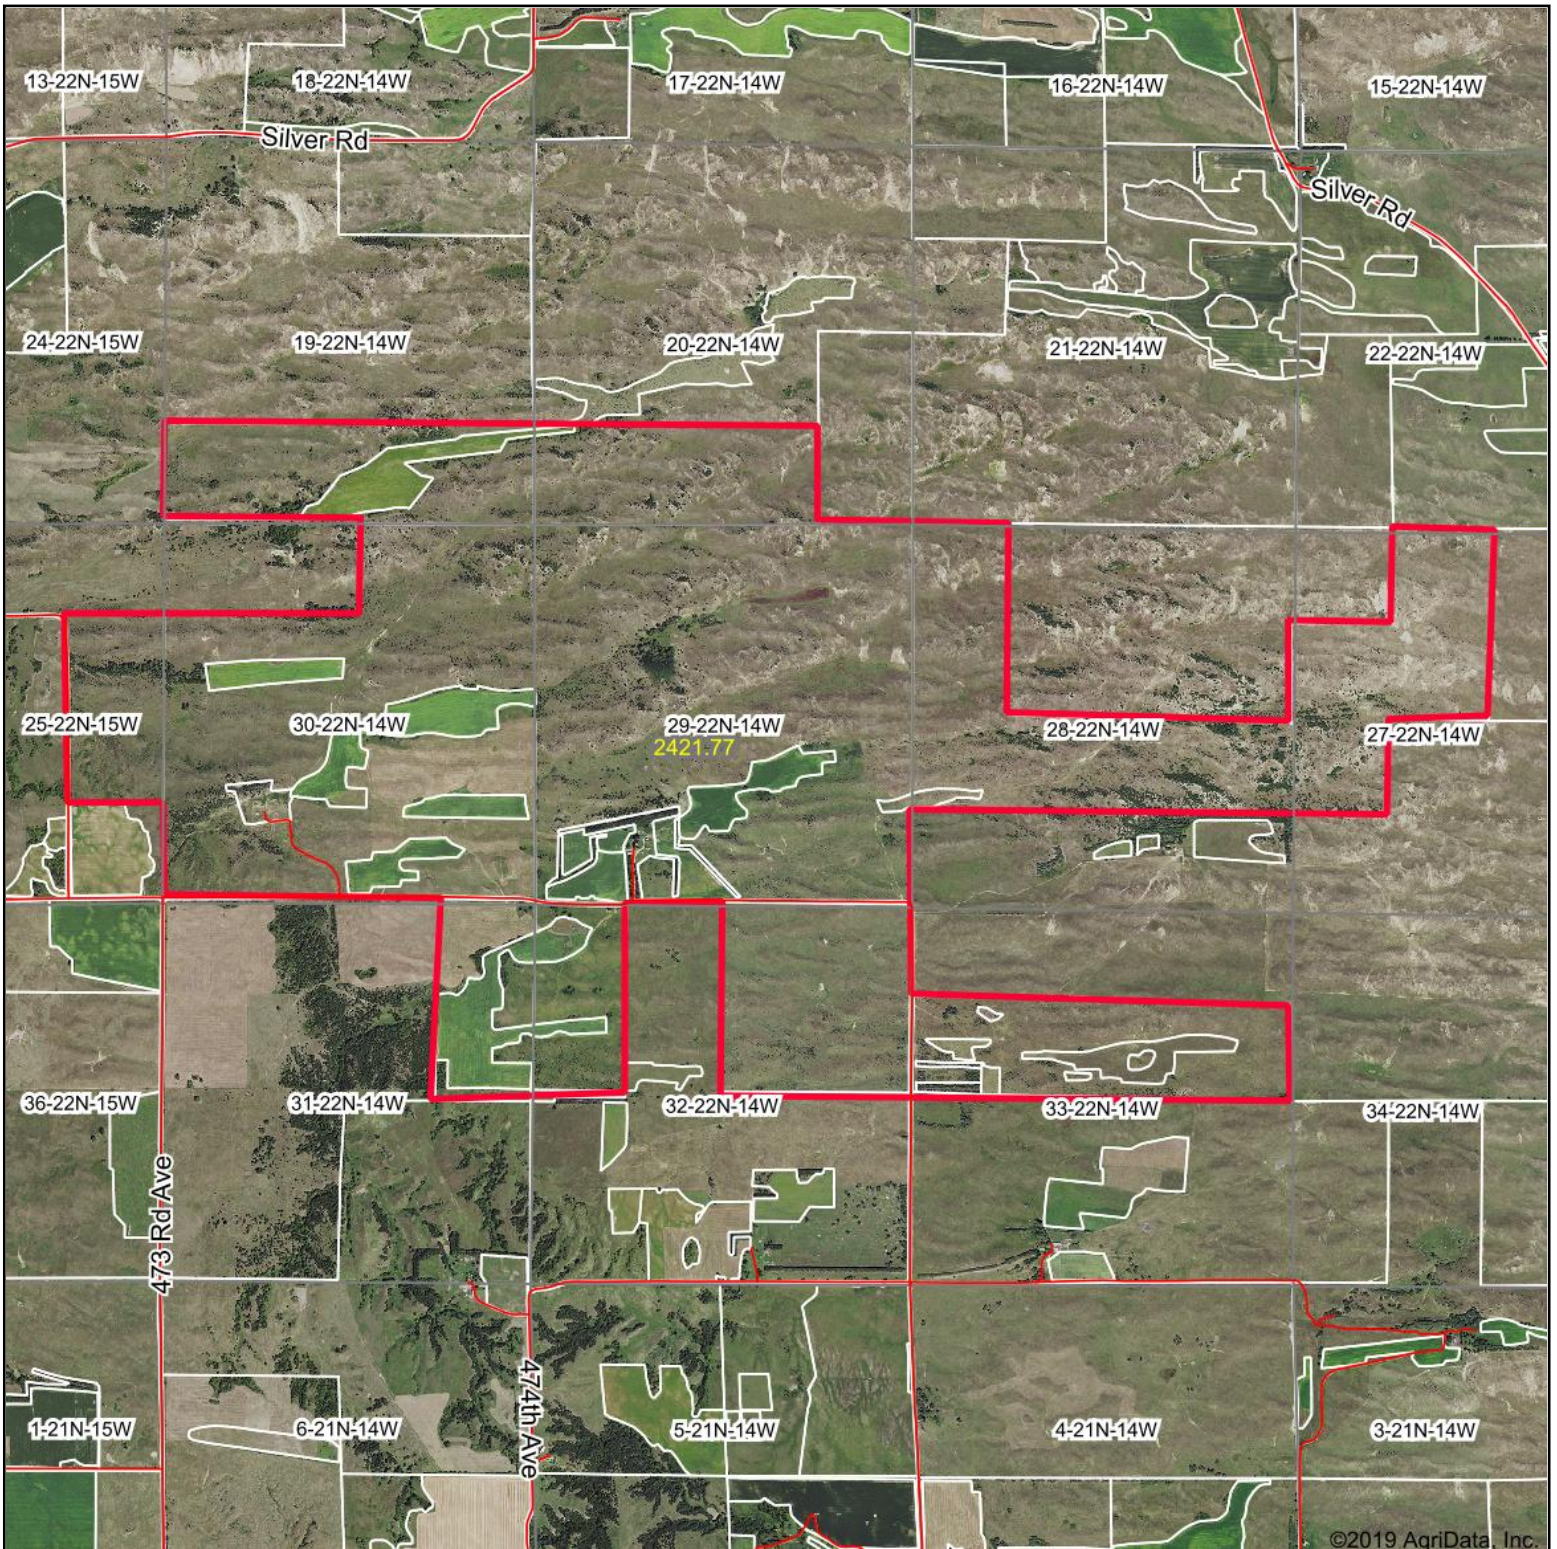

Aerial Map

map center: 41° 50' 47.95, -98° 57' 37.49

29-22N-14W
Garfield County
Nebraska

Maps Provided By:
 **surety**[®]
CUSTOMIZED ONLINE MAPPING
© AgriData, Inc. 2019 www.AgriDataInc.com

2/13/2019