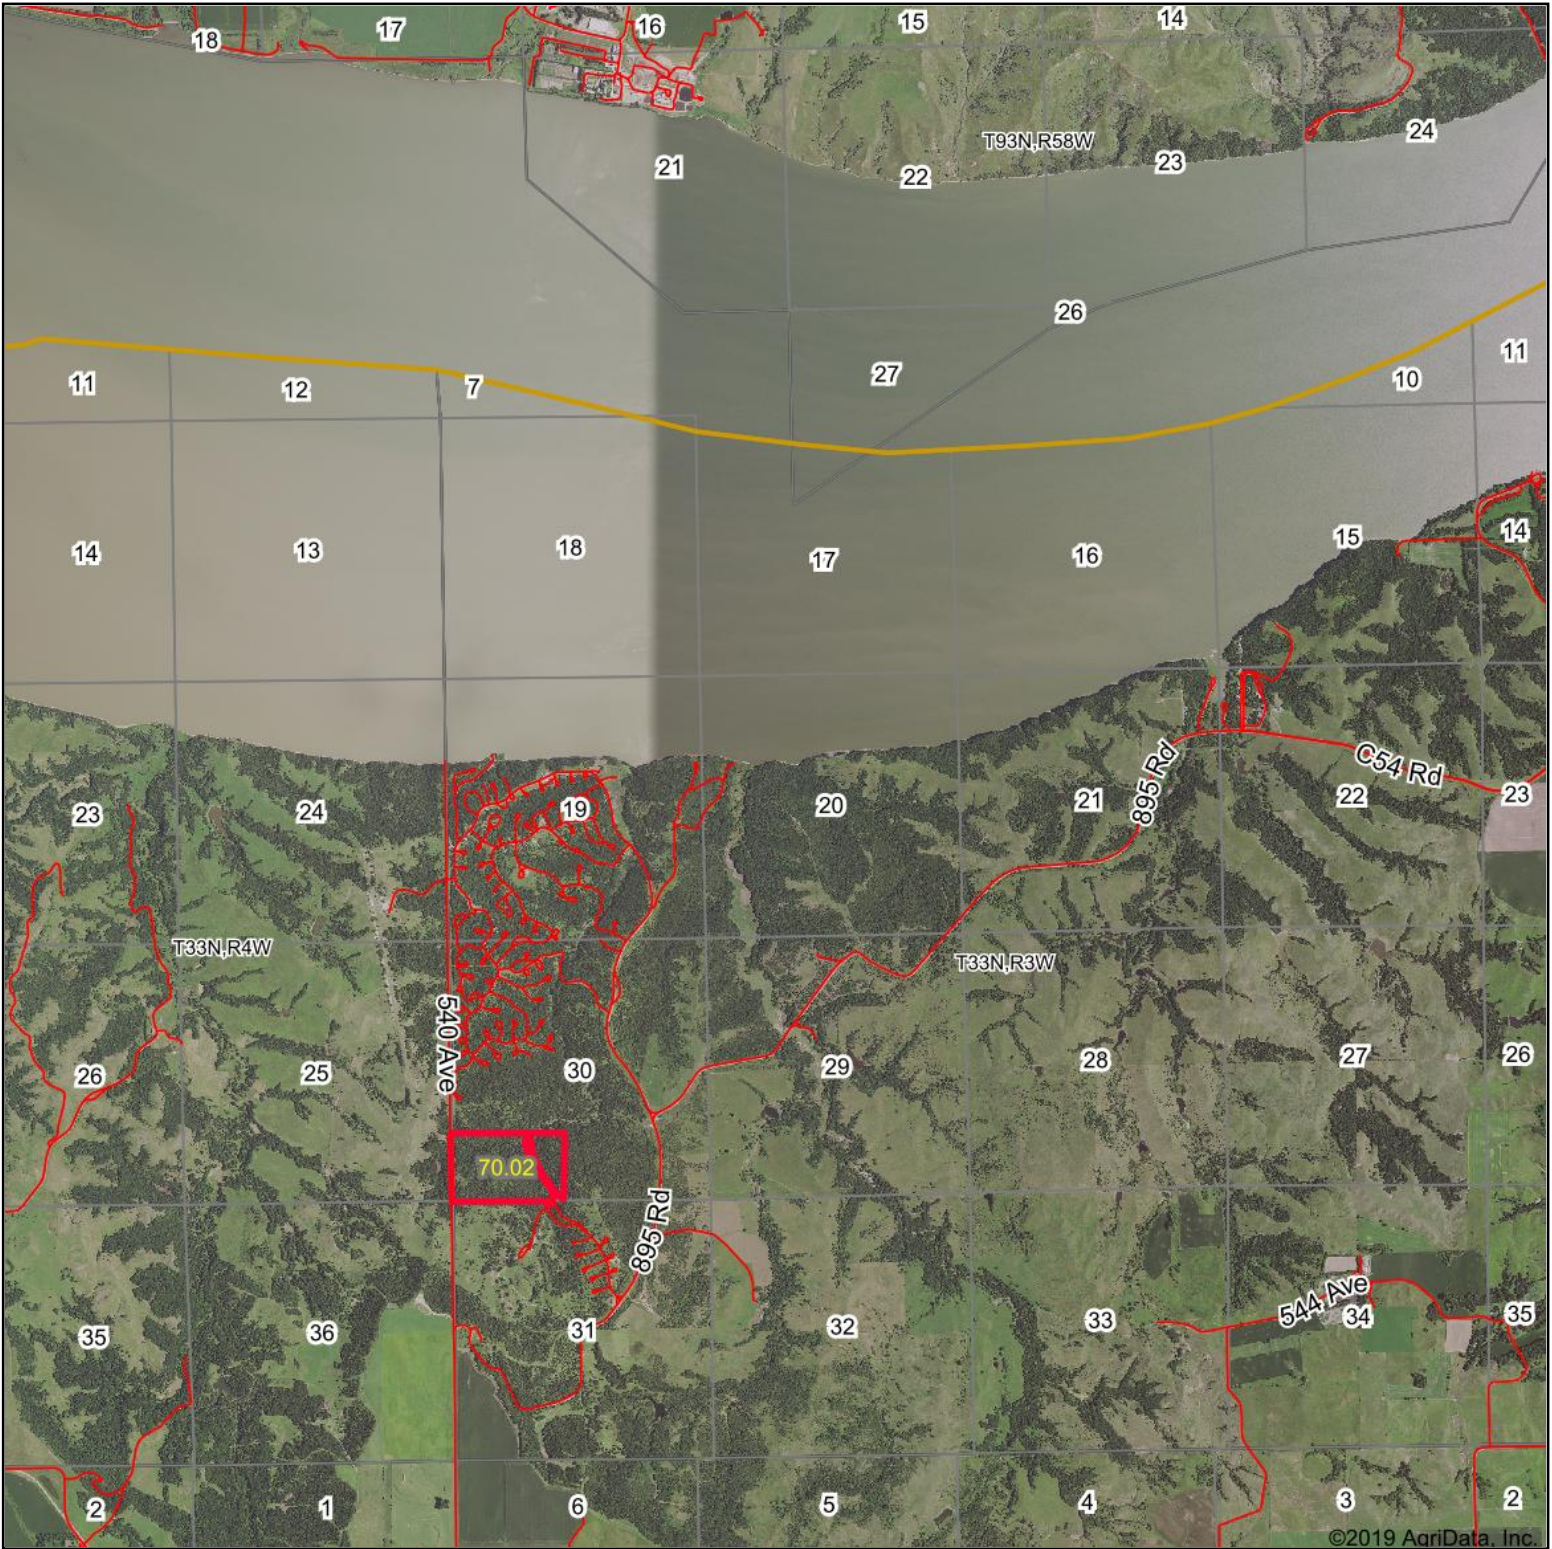

Aerial Map

Map Center: 42° 49' 28.48, -97° 41' 43.44

20-33N-3W
Knox County
Nebraska

10/23/2019

Maps Provided By:

© AgriData, Inc. 2019

www.AgridataInc.com