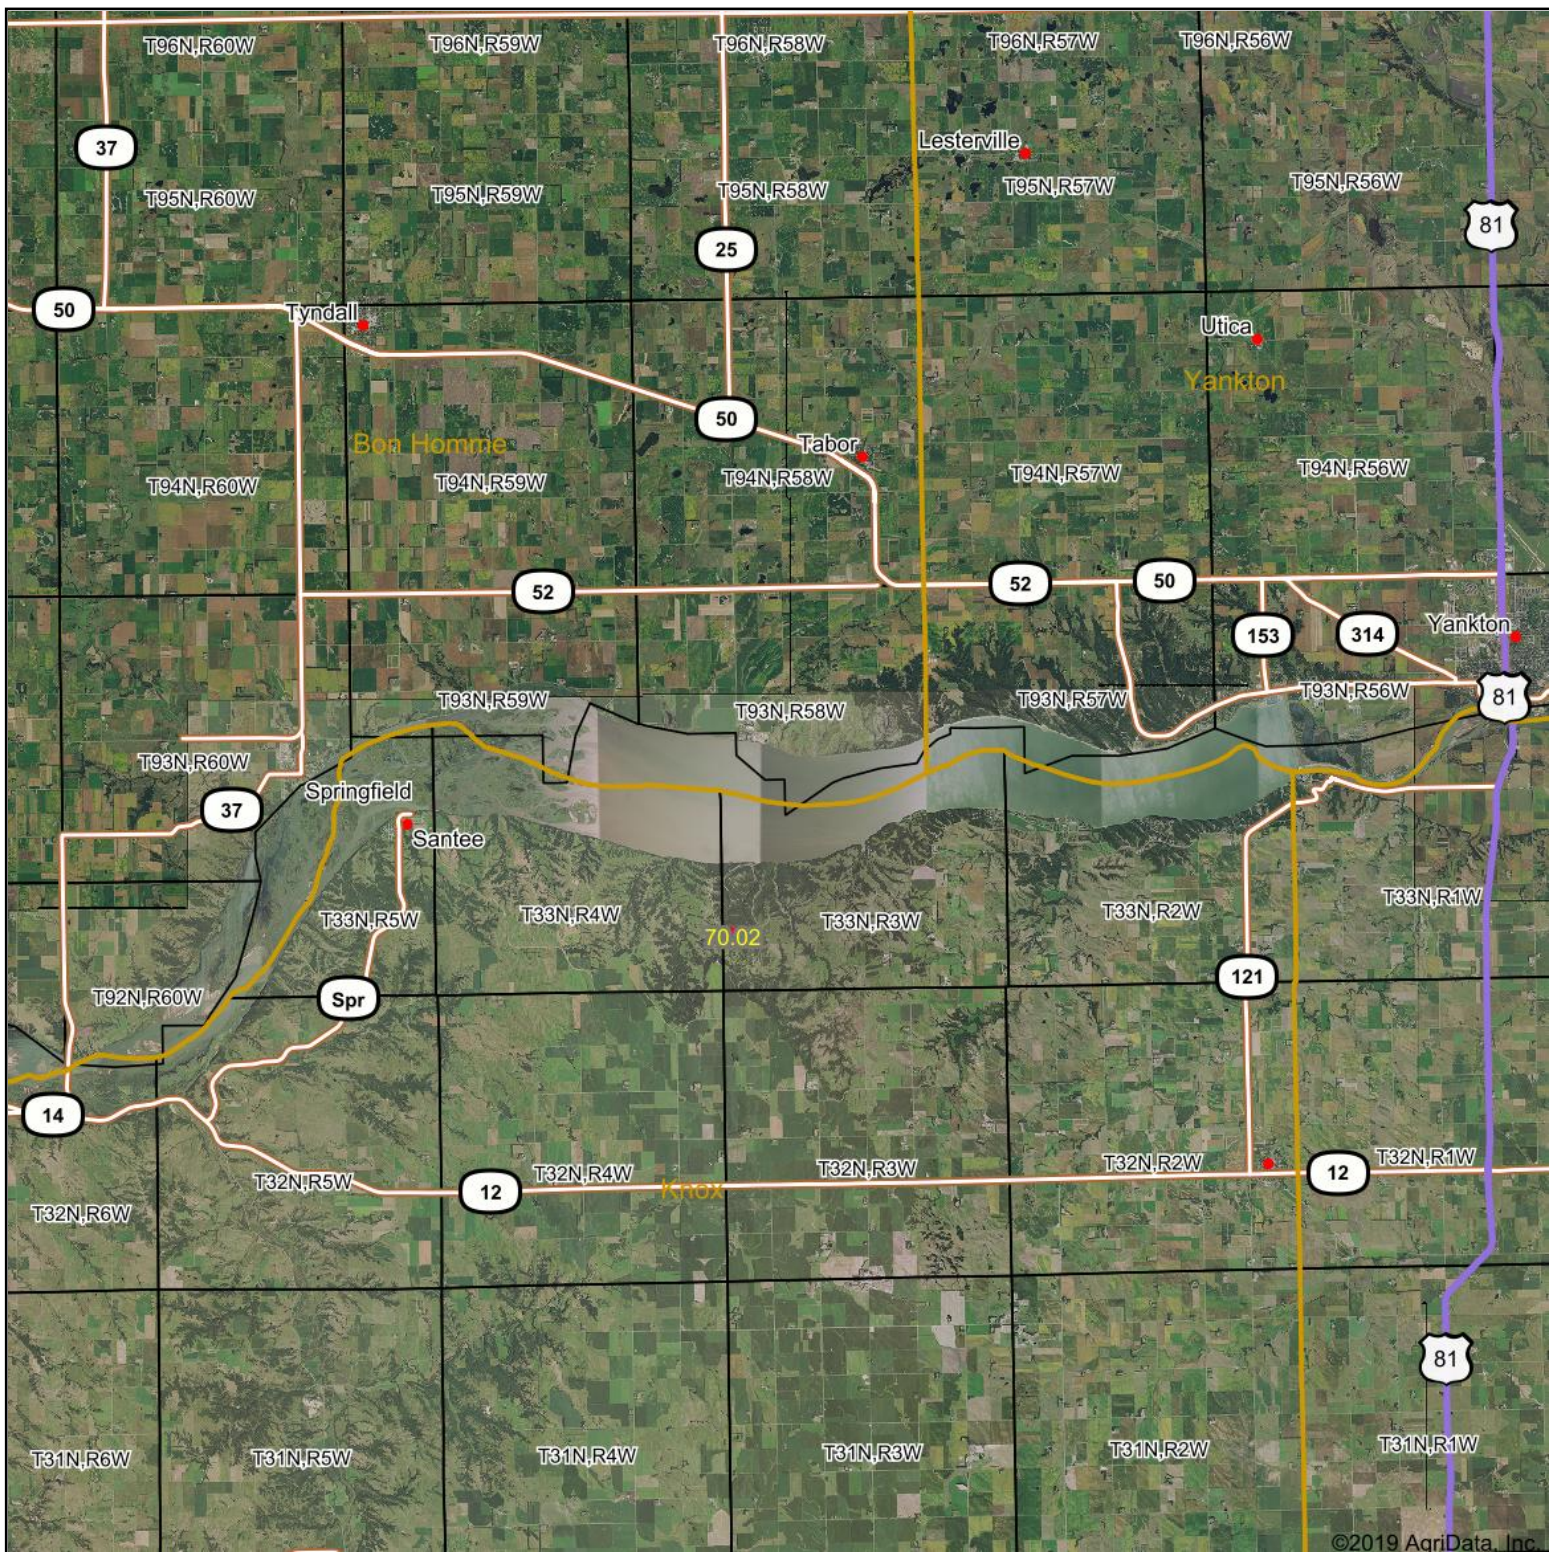

Aerial Map

©2019 AgriData, Inc.

Map Center: 42° 50' 58.63, -97° 41' 43.47

Bon Homme County
South Dakota

10/23/2019