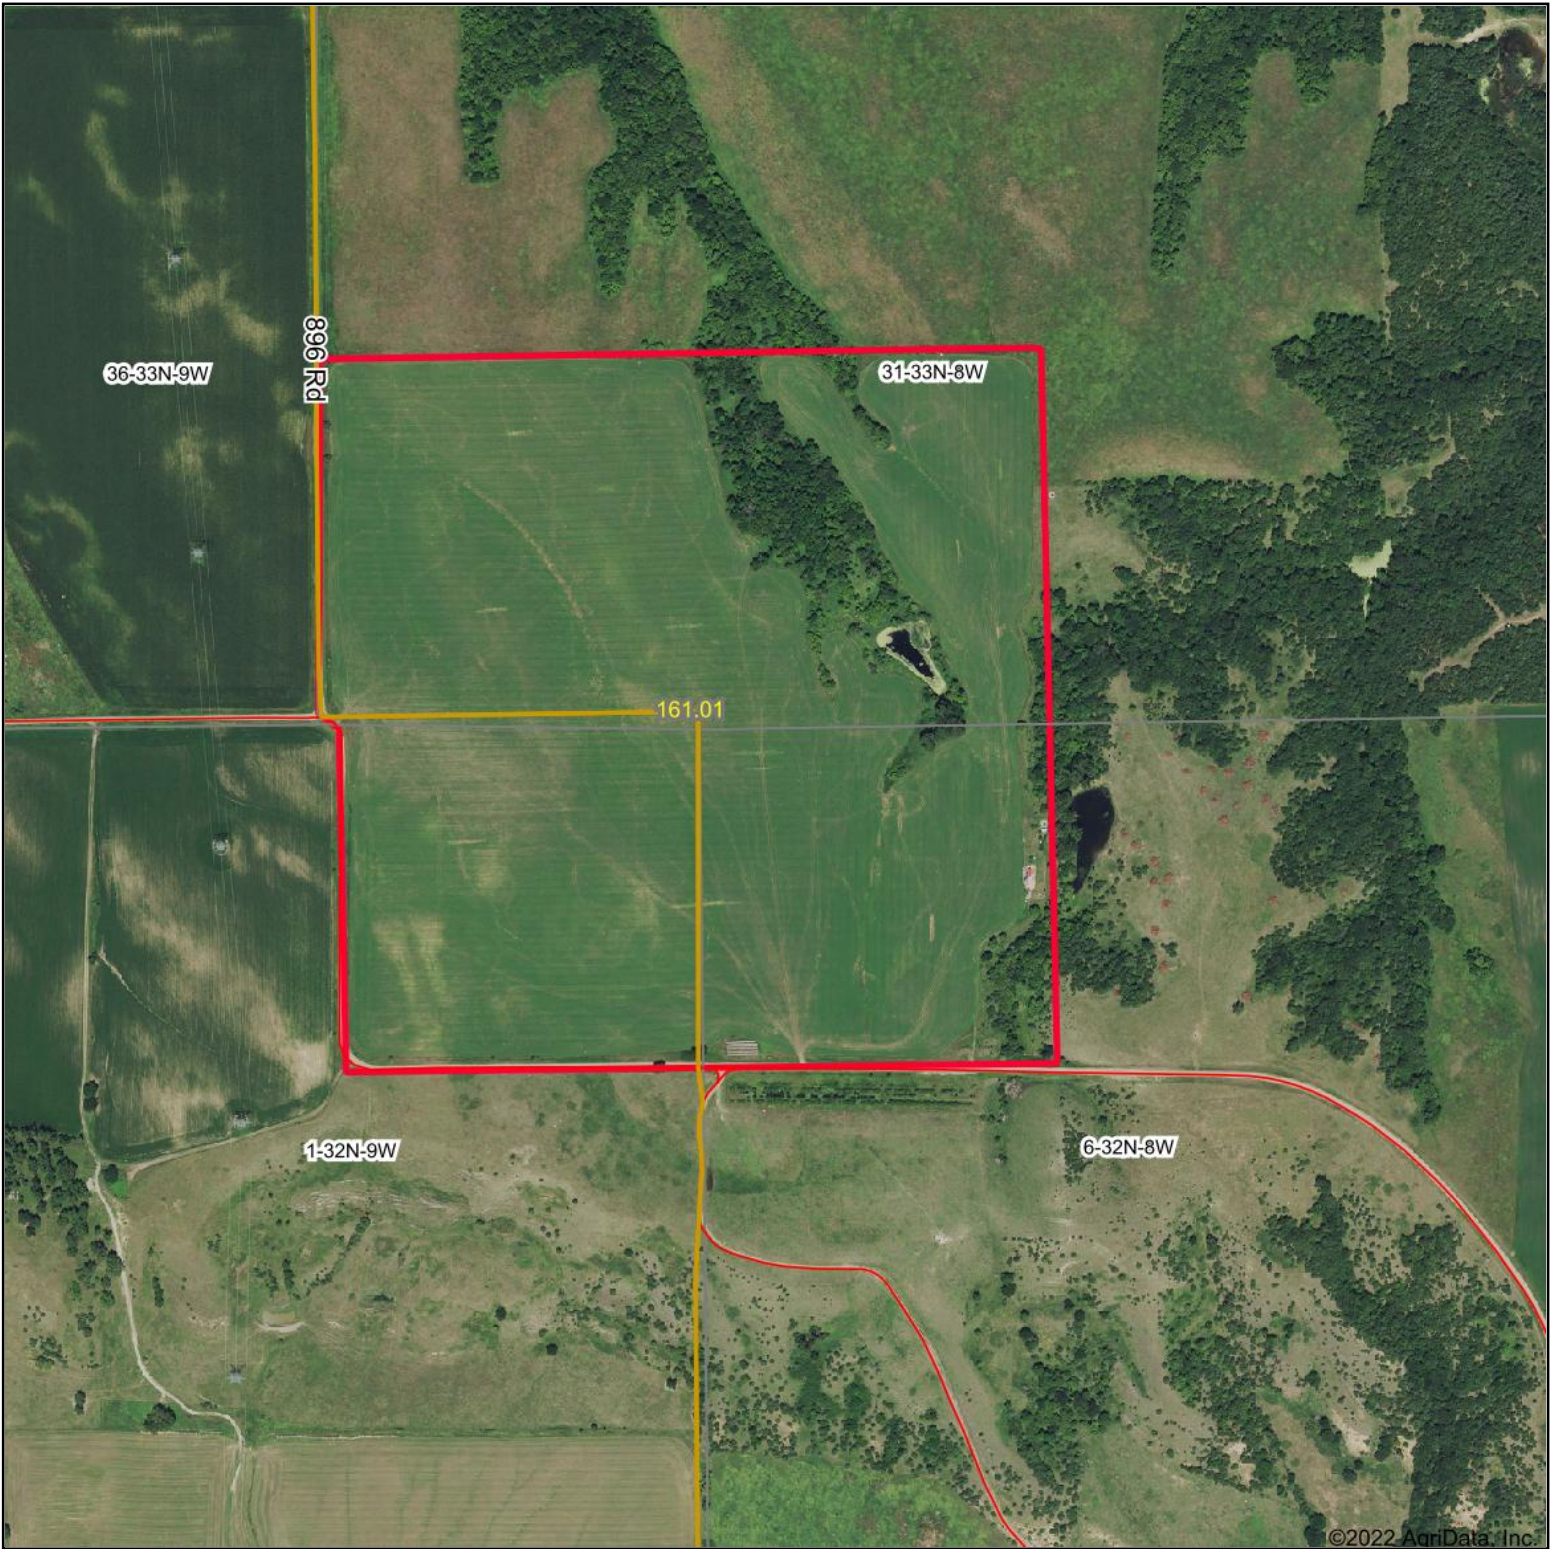

# Aerial Map

Map Center: 42° 47' 2.34, -98° 18' 14.41

**6-32N-8W**  
**Knox County**  
**Nebraska**

7/15/2022

Maps Provided By:

© AgriData, Inc. 2021

www.AgriDataInc.com