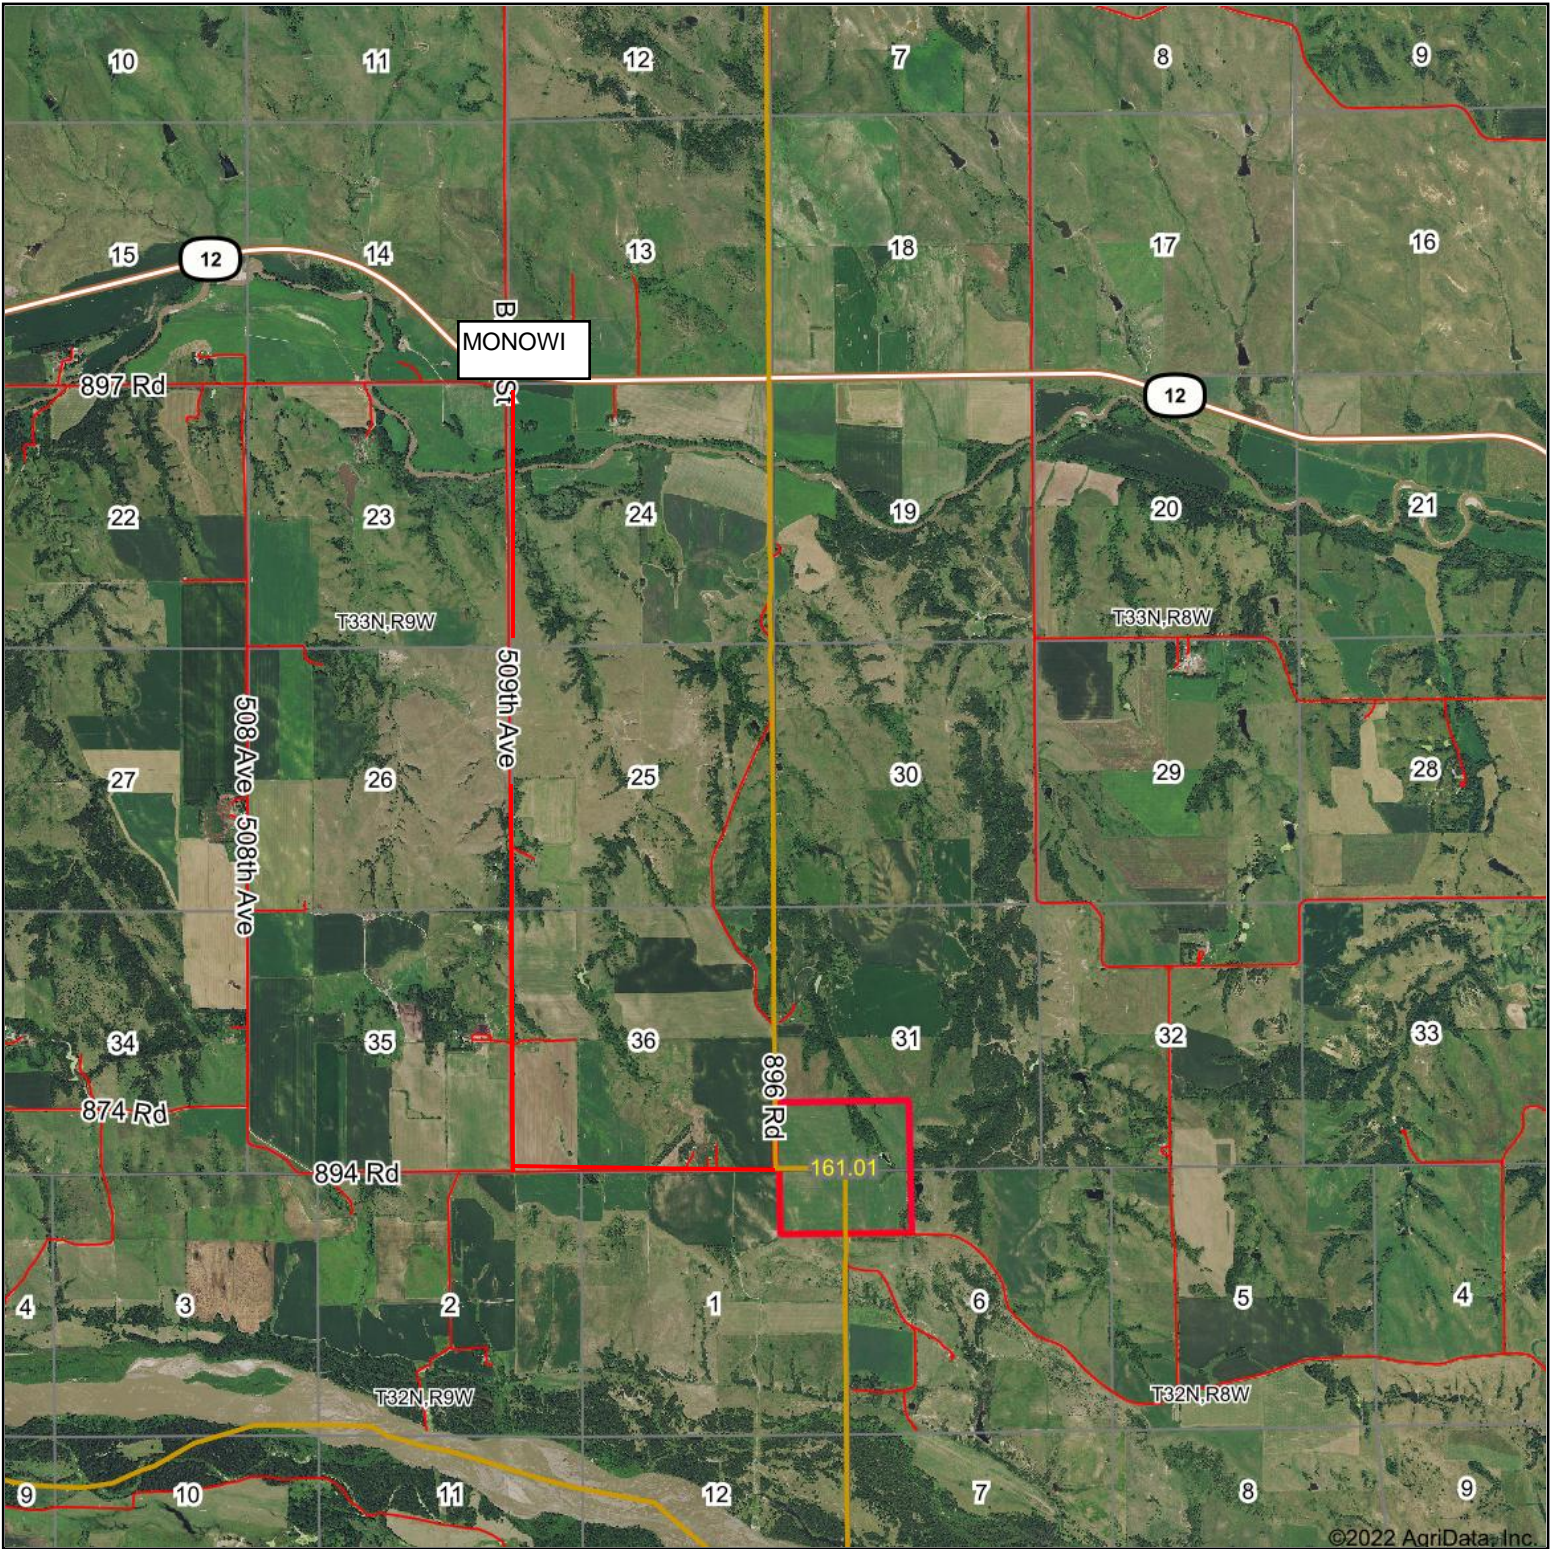

Aerial Map

Map Center: 42° 48' 22.21, -98° 18' 36.15

30-33N-8W
Knox County
Nebraska