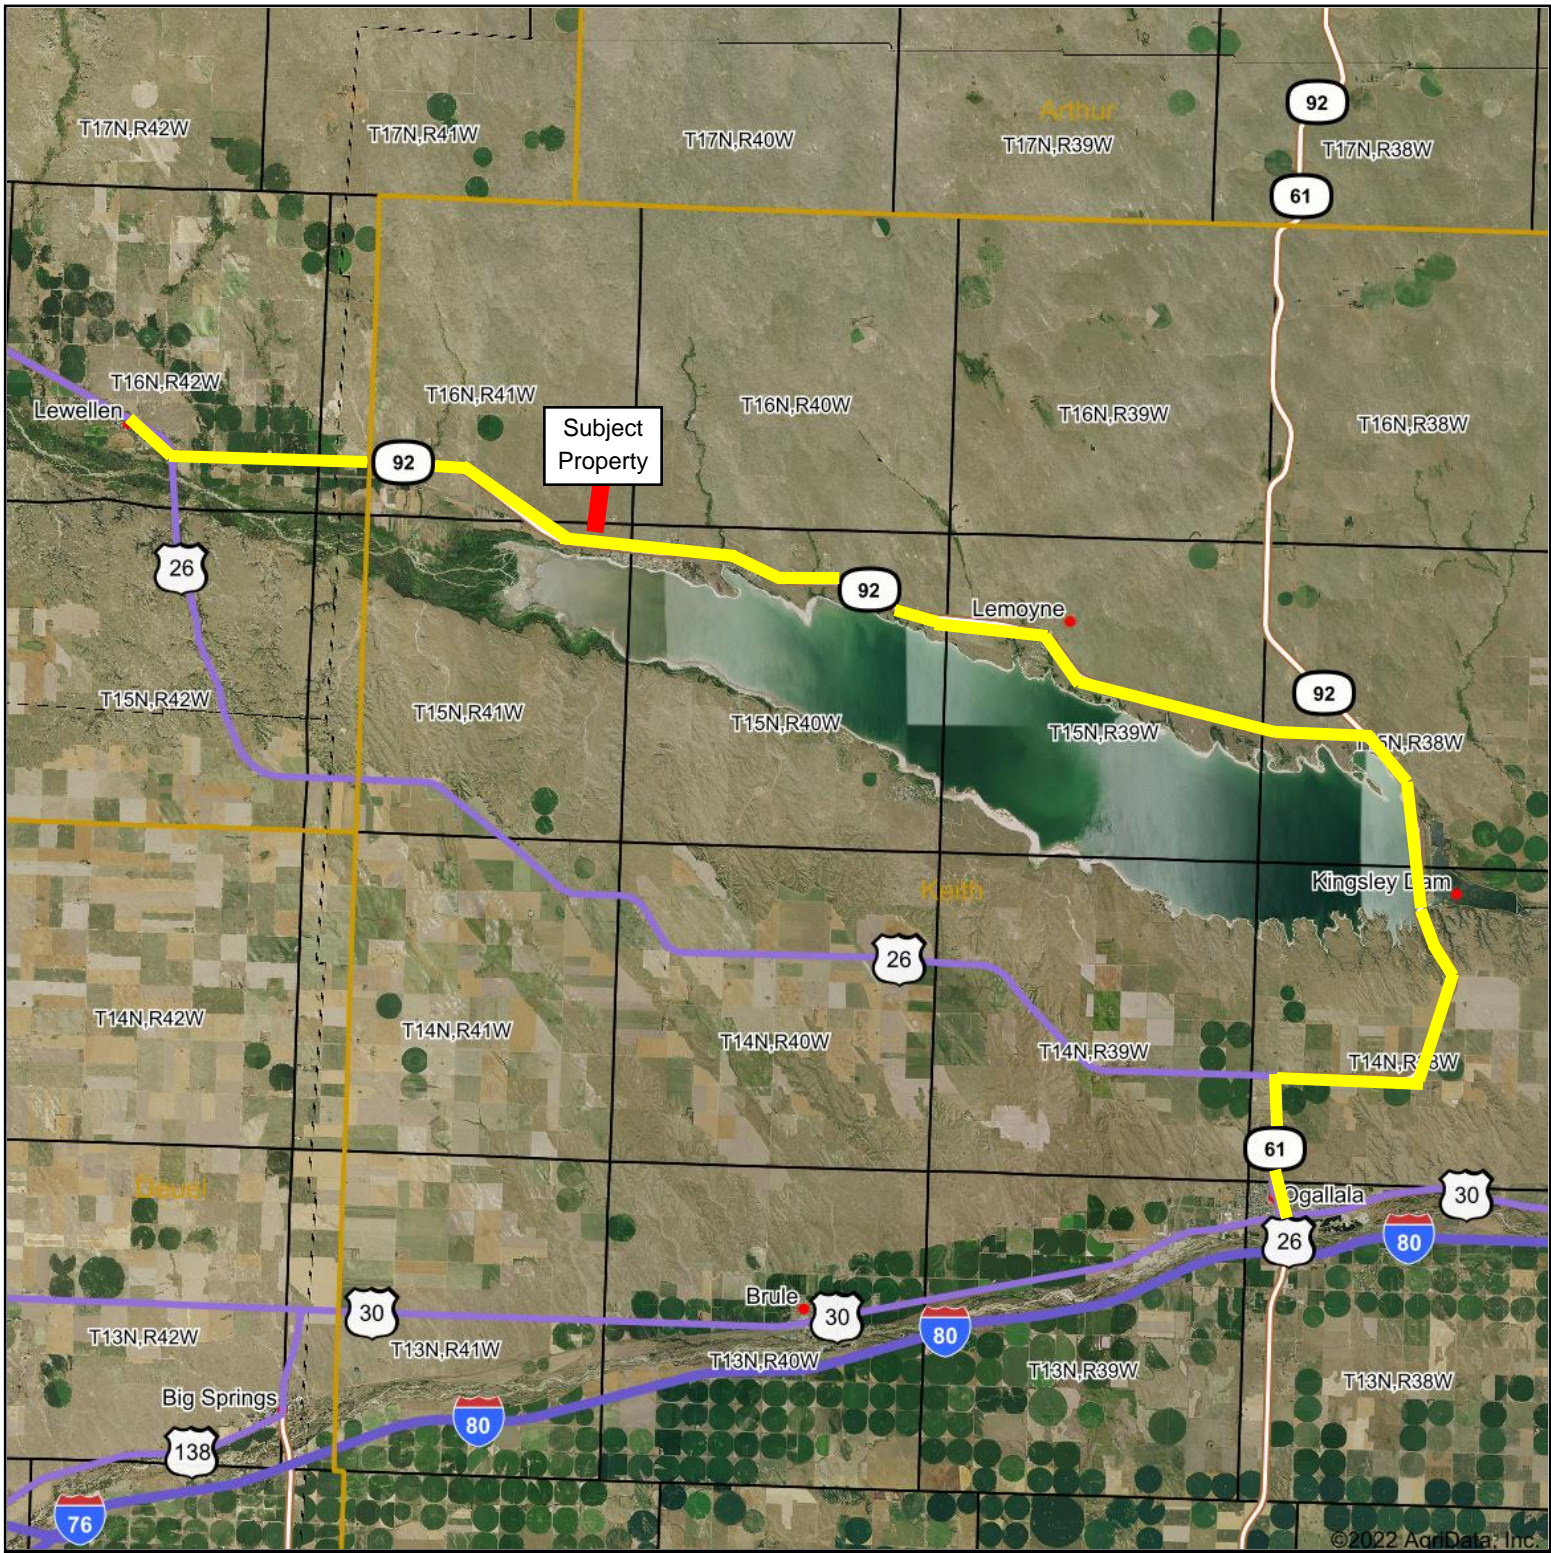

Aerial Map

Map Center: 41° 14' 24.06, -101° 54' 12.98

28-15N-40W
Keith County
Nebraska

7/22/2022