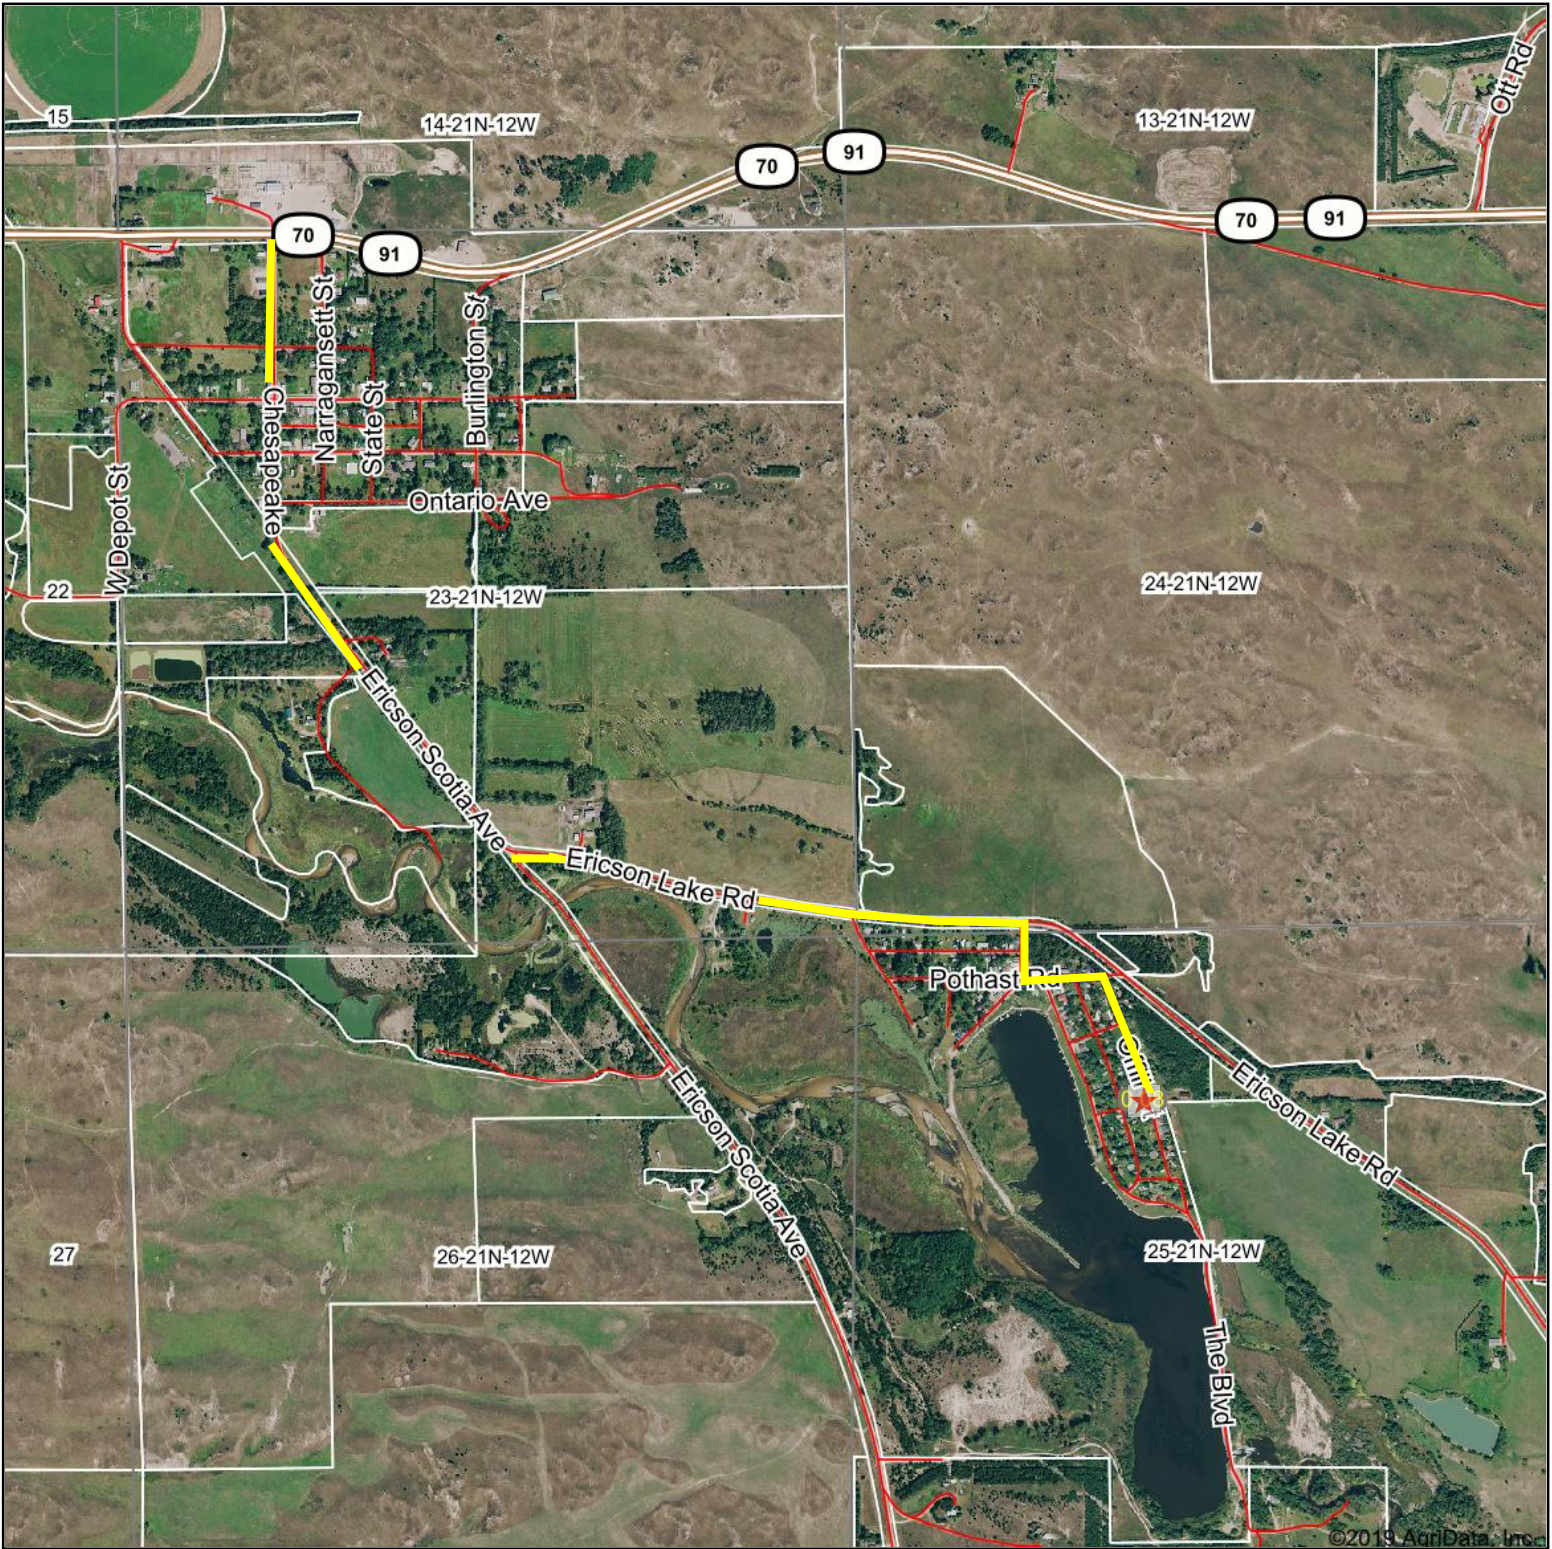

Aerial Map

Map Center: 41° 46' 20.03, -98° 39' 54.21

23-21N-12W
Wheeler County
Nebraska

7/2/2019

Maps Provided By:

CUSTOMIZED ONLINE MAPPING
© AgriData, Inc. 2019 www.AgridataInc.com

Field borders provided by Farm Service Agency as of 5/21/2008.