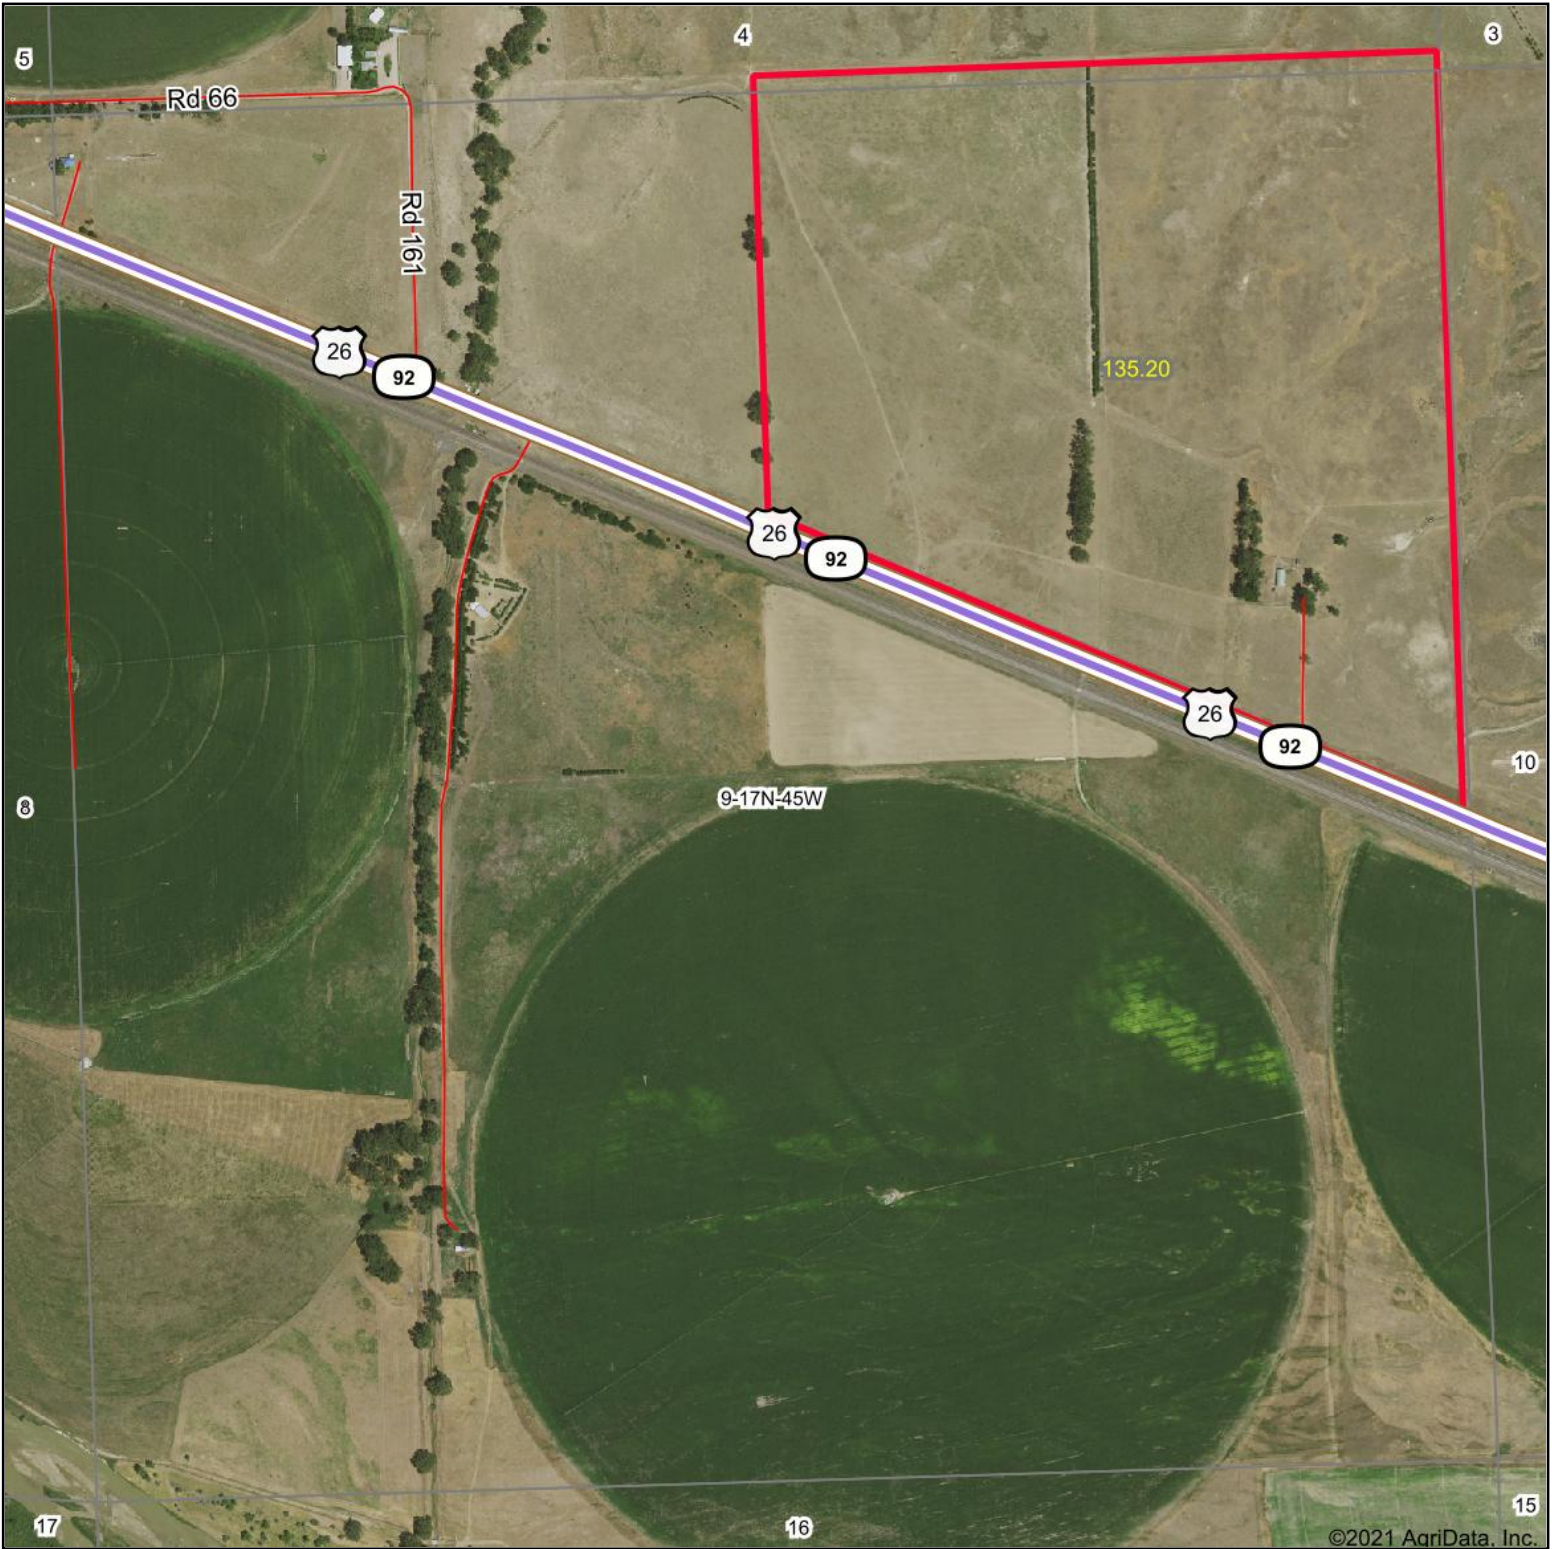

Aerial Map

©2021 AgriData, Inc.

Map Center: 41° 27' 35.73, -102° 30' 40.41

9-17N-45W
Garden County
Nebraska

12/15/2021