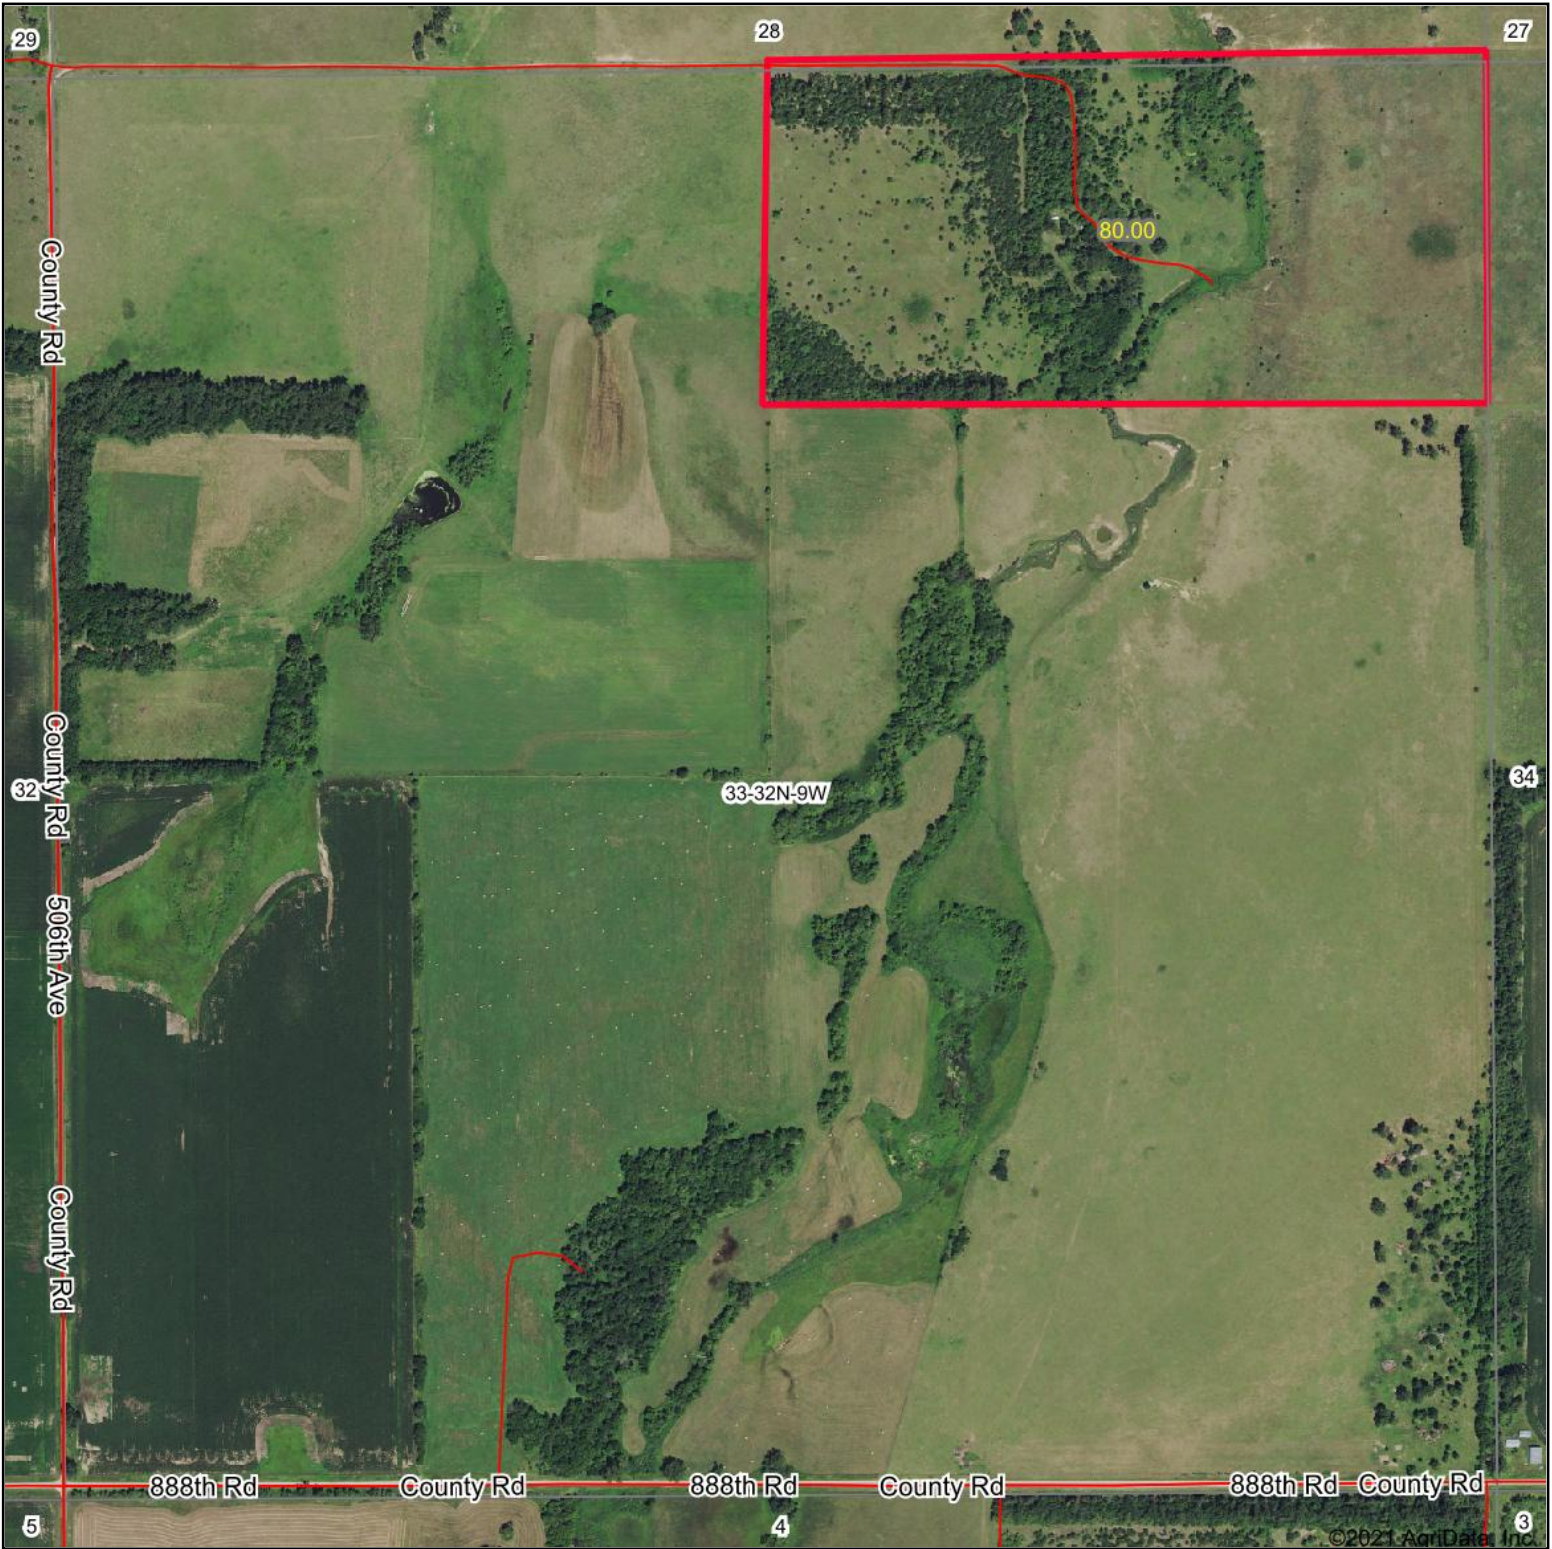

# Aerial Map

Map Center: 42° 42' 18.81, -98° 22' 26.5

**33-32N-9W**  
**Holt County**  
**Nebraska**

11/22/2021