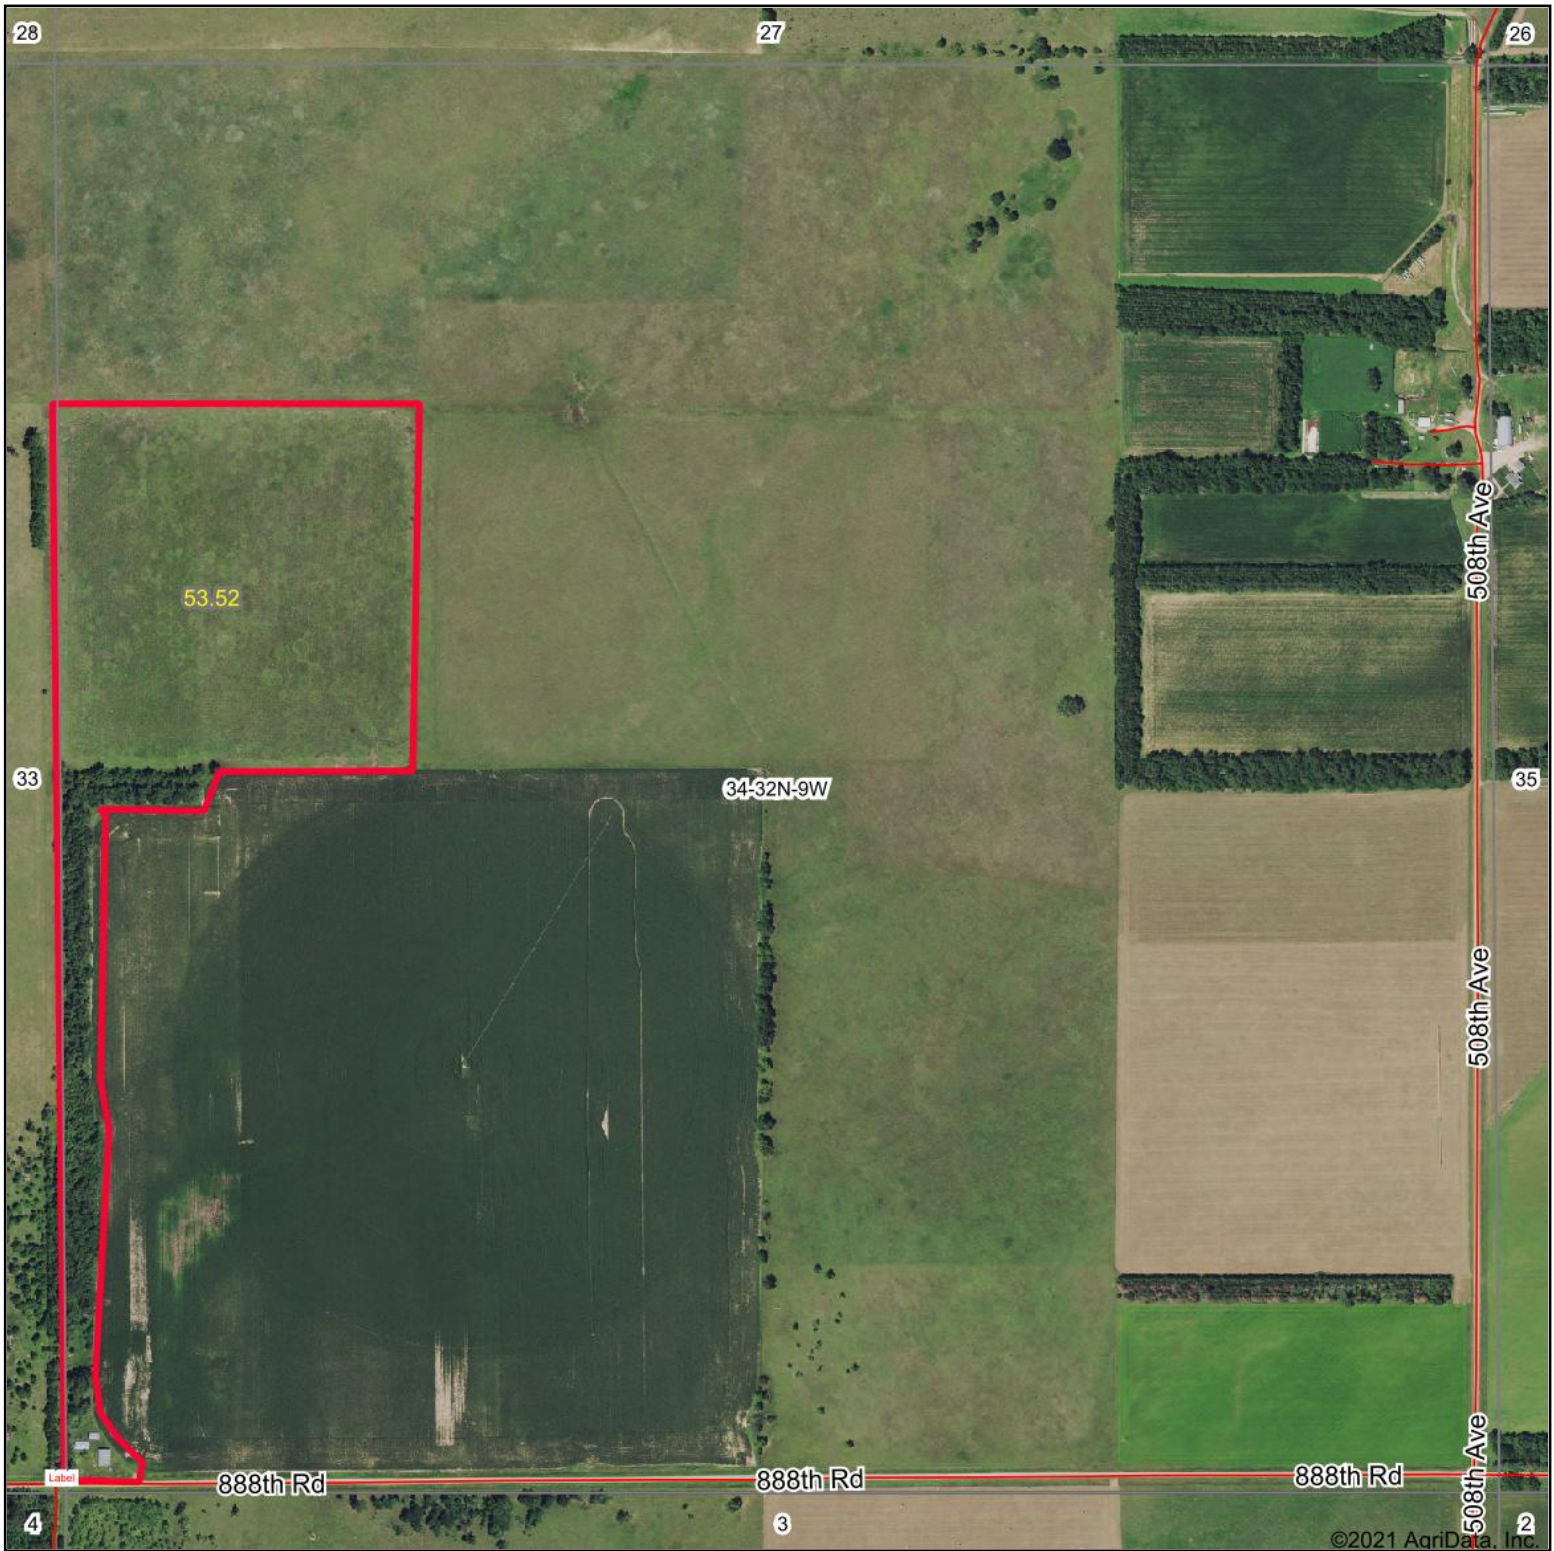

Aerial Map

©2021 AgriData, Inc.

Map Center: 42° 42' 18.4, -98° 21' 15.1

34-32N-9W
Holt County
Nebraska

12/6/2021

Maps Provided By:

© AgriData, Inc. 2021

www.AgriDataInc.com