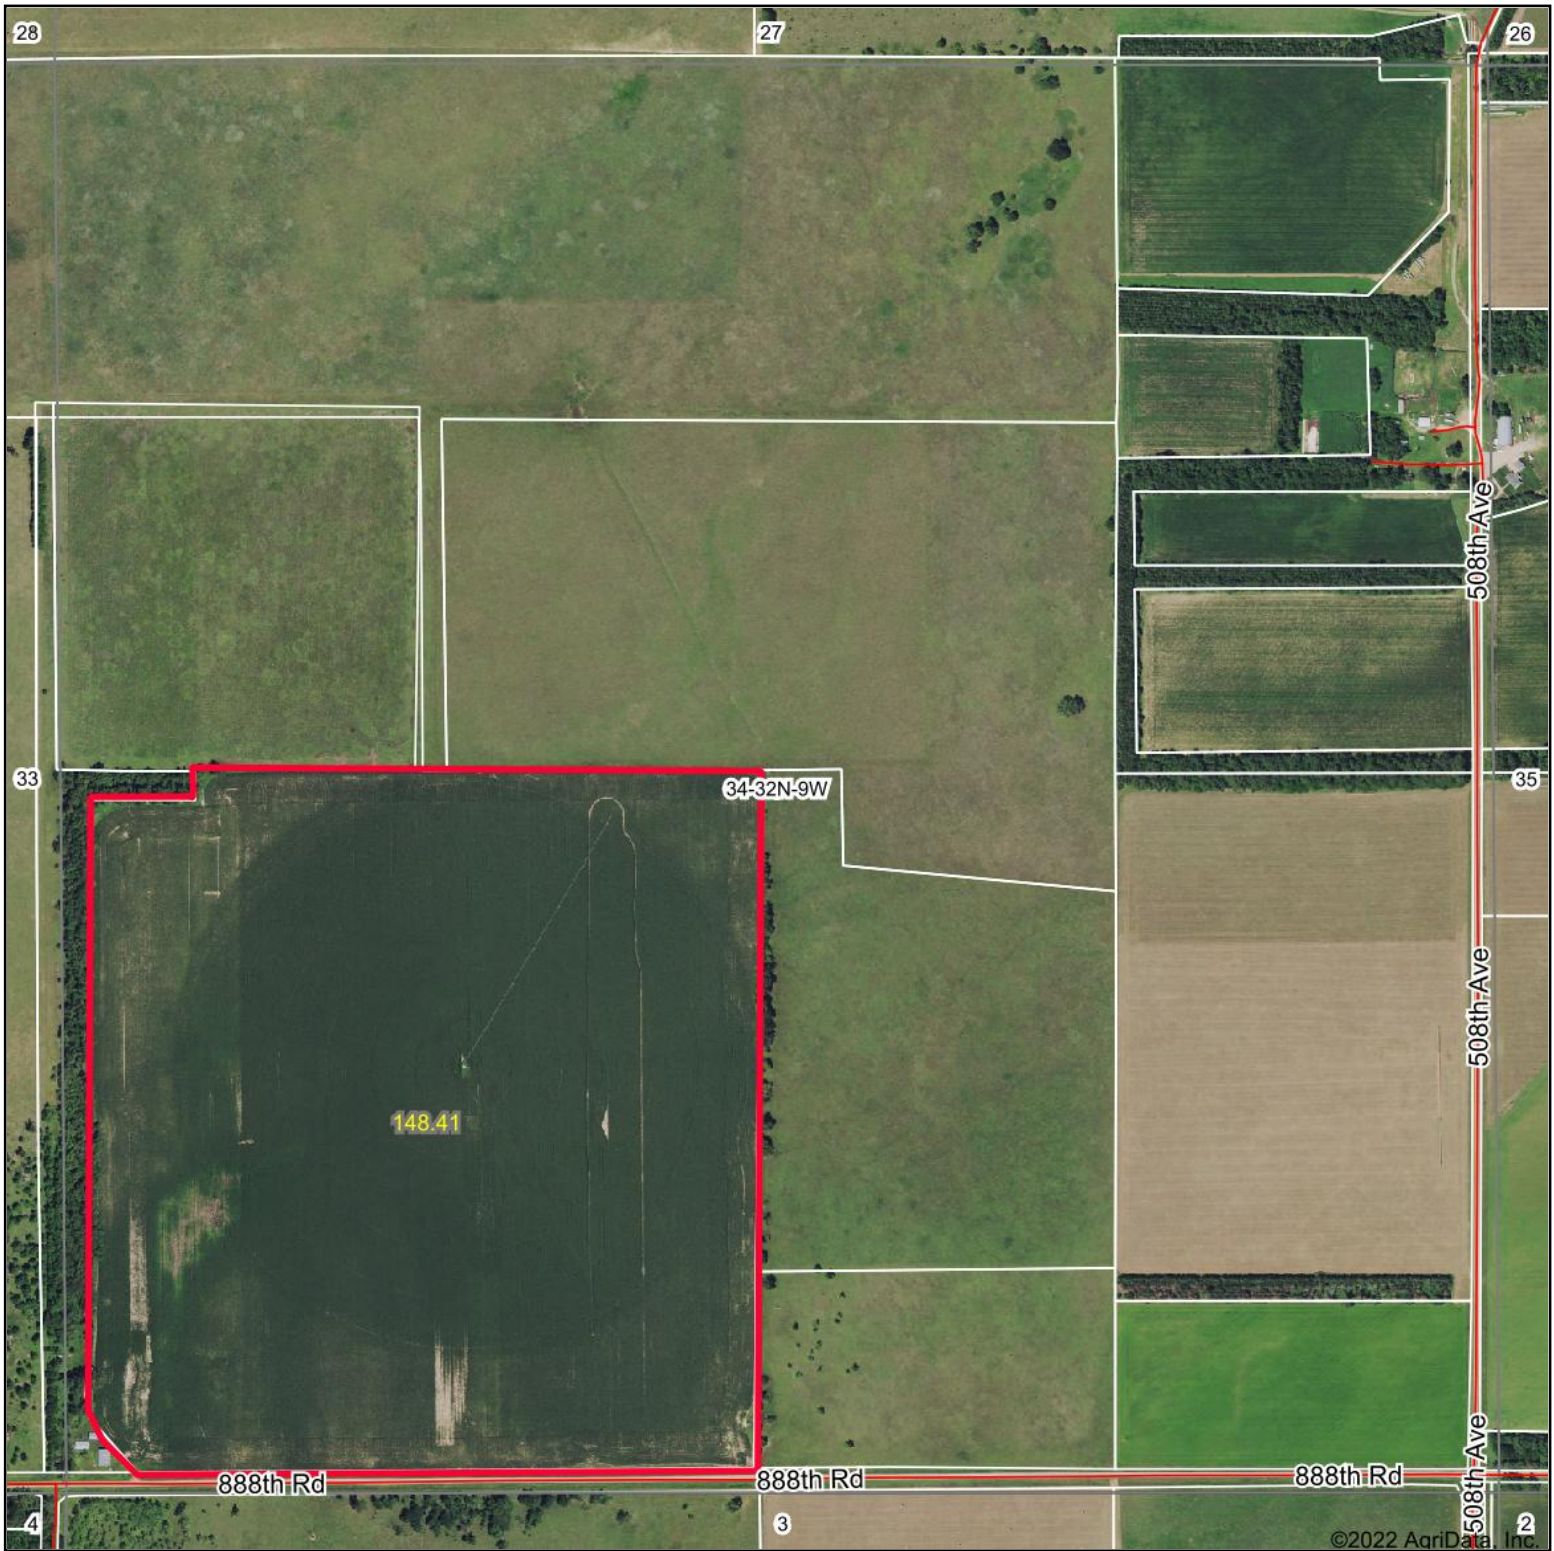

Aerial Map

Map Center: 42° 42' 18.4, -98° 21' 15.1

34-32N-9W
Holt County
Nebraska

5/17/2022

Maps Provided By:

© AgriData, Inc. 2021 www.AgriDataInc.com

Field borders provided by Farm Service Agency as of 5/21/2008.