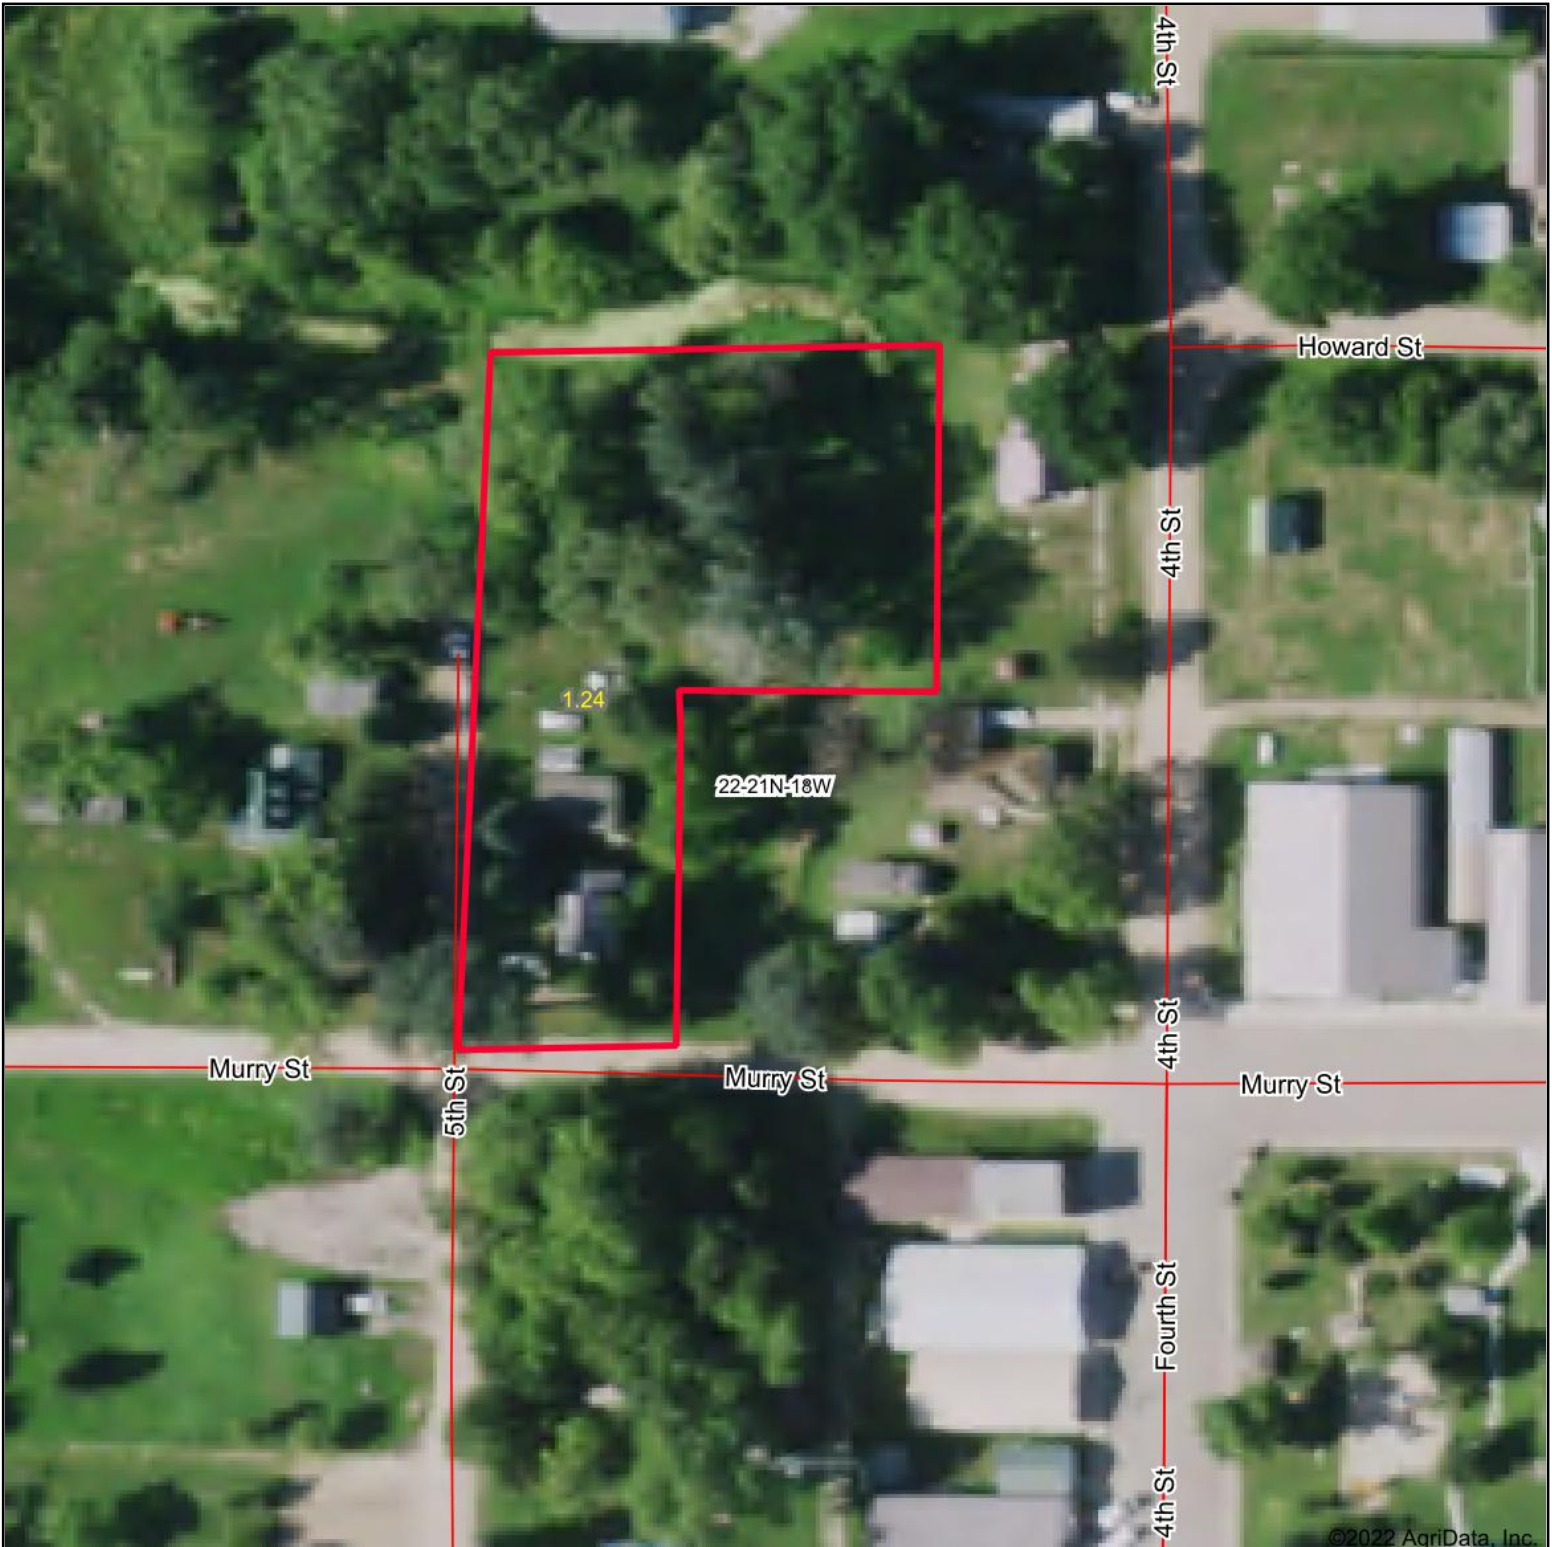

Aerial Map

©2022 AgriData, Inc.

Map Center: 41° 46' 17.99, -99° 22' 54.1

22-21N-18W
Loup County
Nebraska

8/30/2022