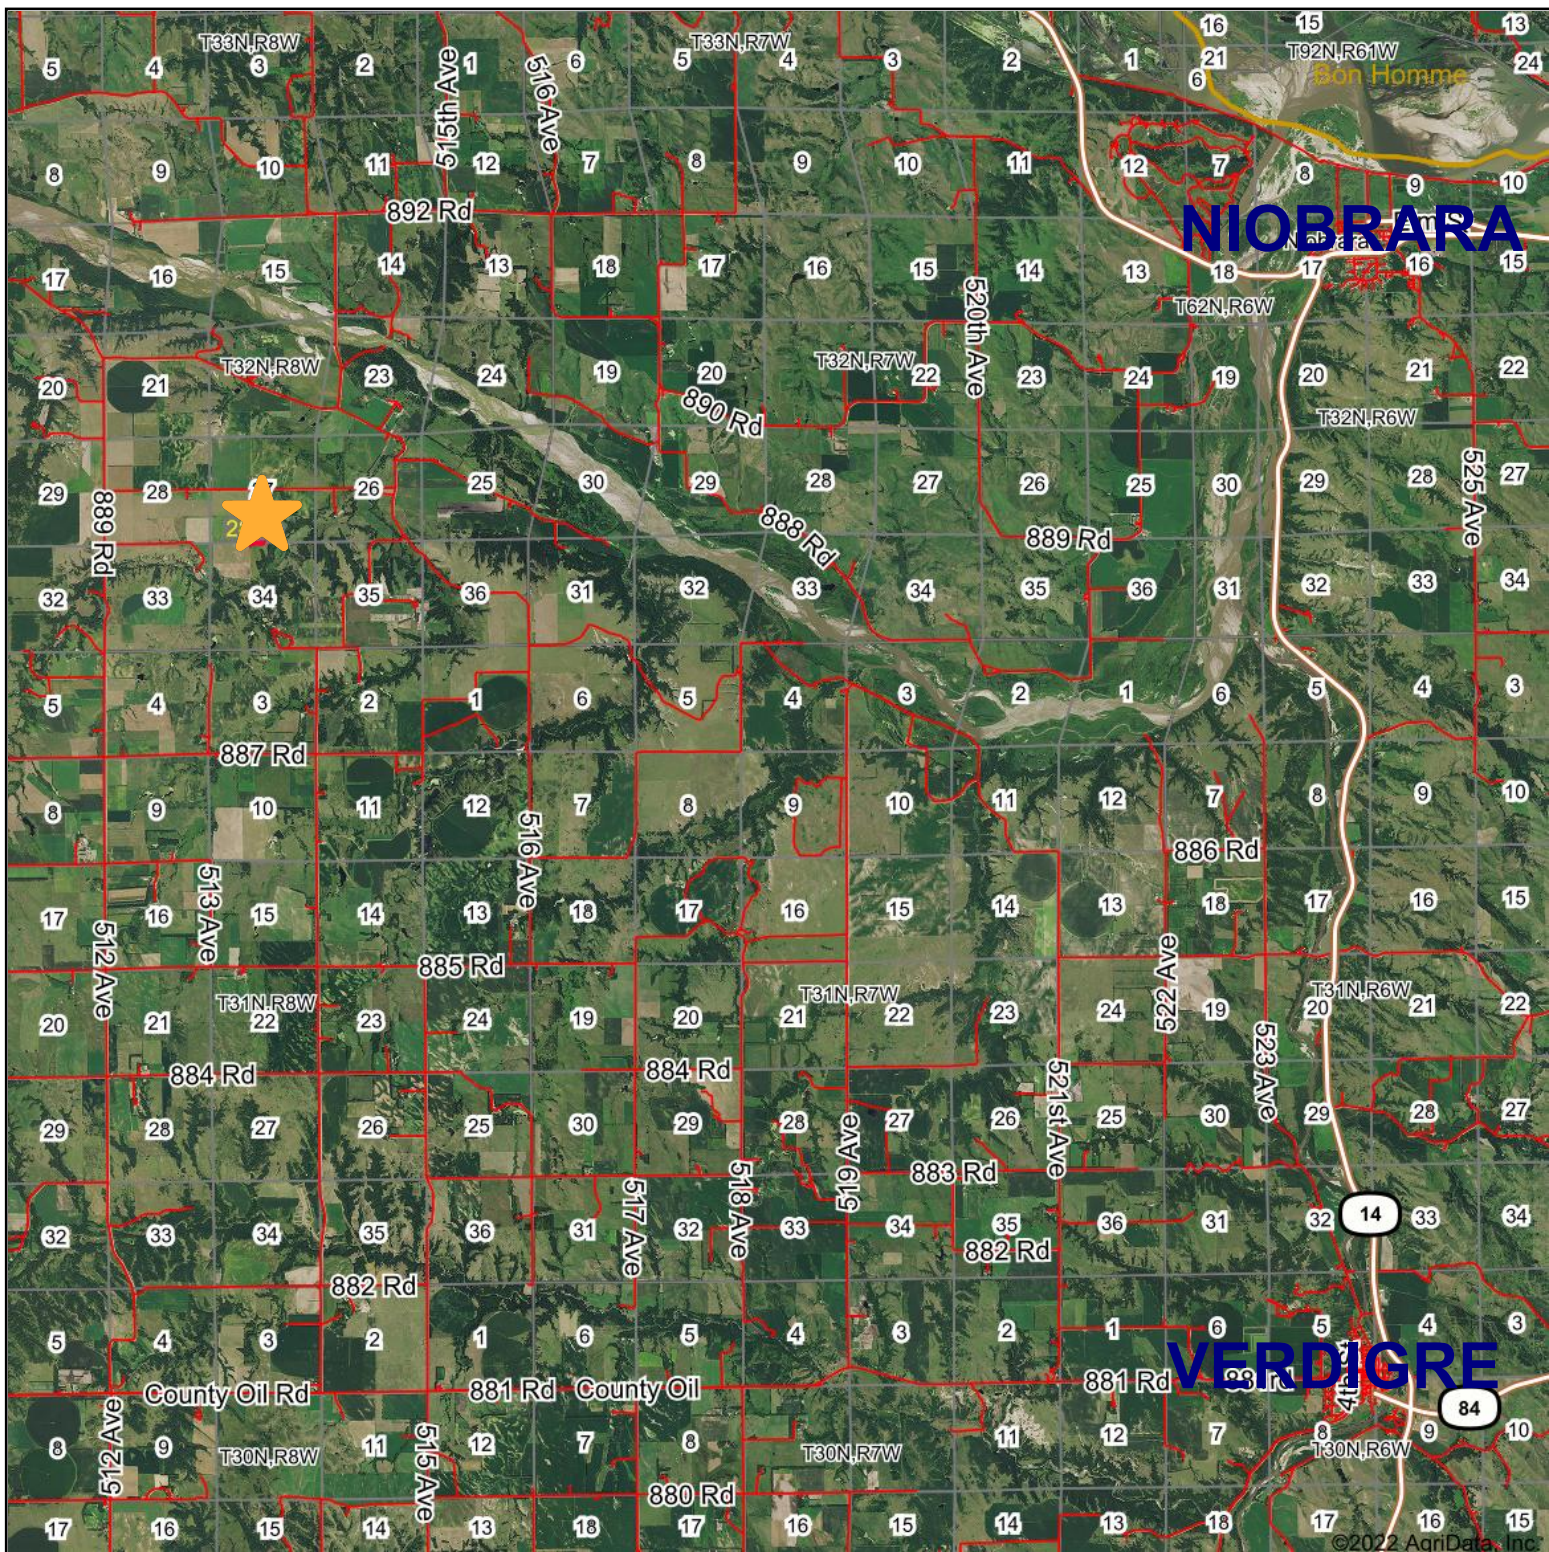

# Aerial Map

Map Center: 42° 40' 44.97, -98° 8' 29.83

**9-31N-7W**  
**Knox County**  
**Nebraska**

5/16/2022

Maps Provided By:  
  
 CUSTOMIZED ONLINE MAPPING  
 © AgriData, Inc. 2021      www.AgriDataInc.com

Field borders provided by Farm Service Agency as of 5/21/2008.