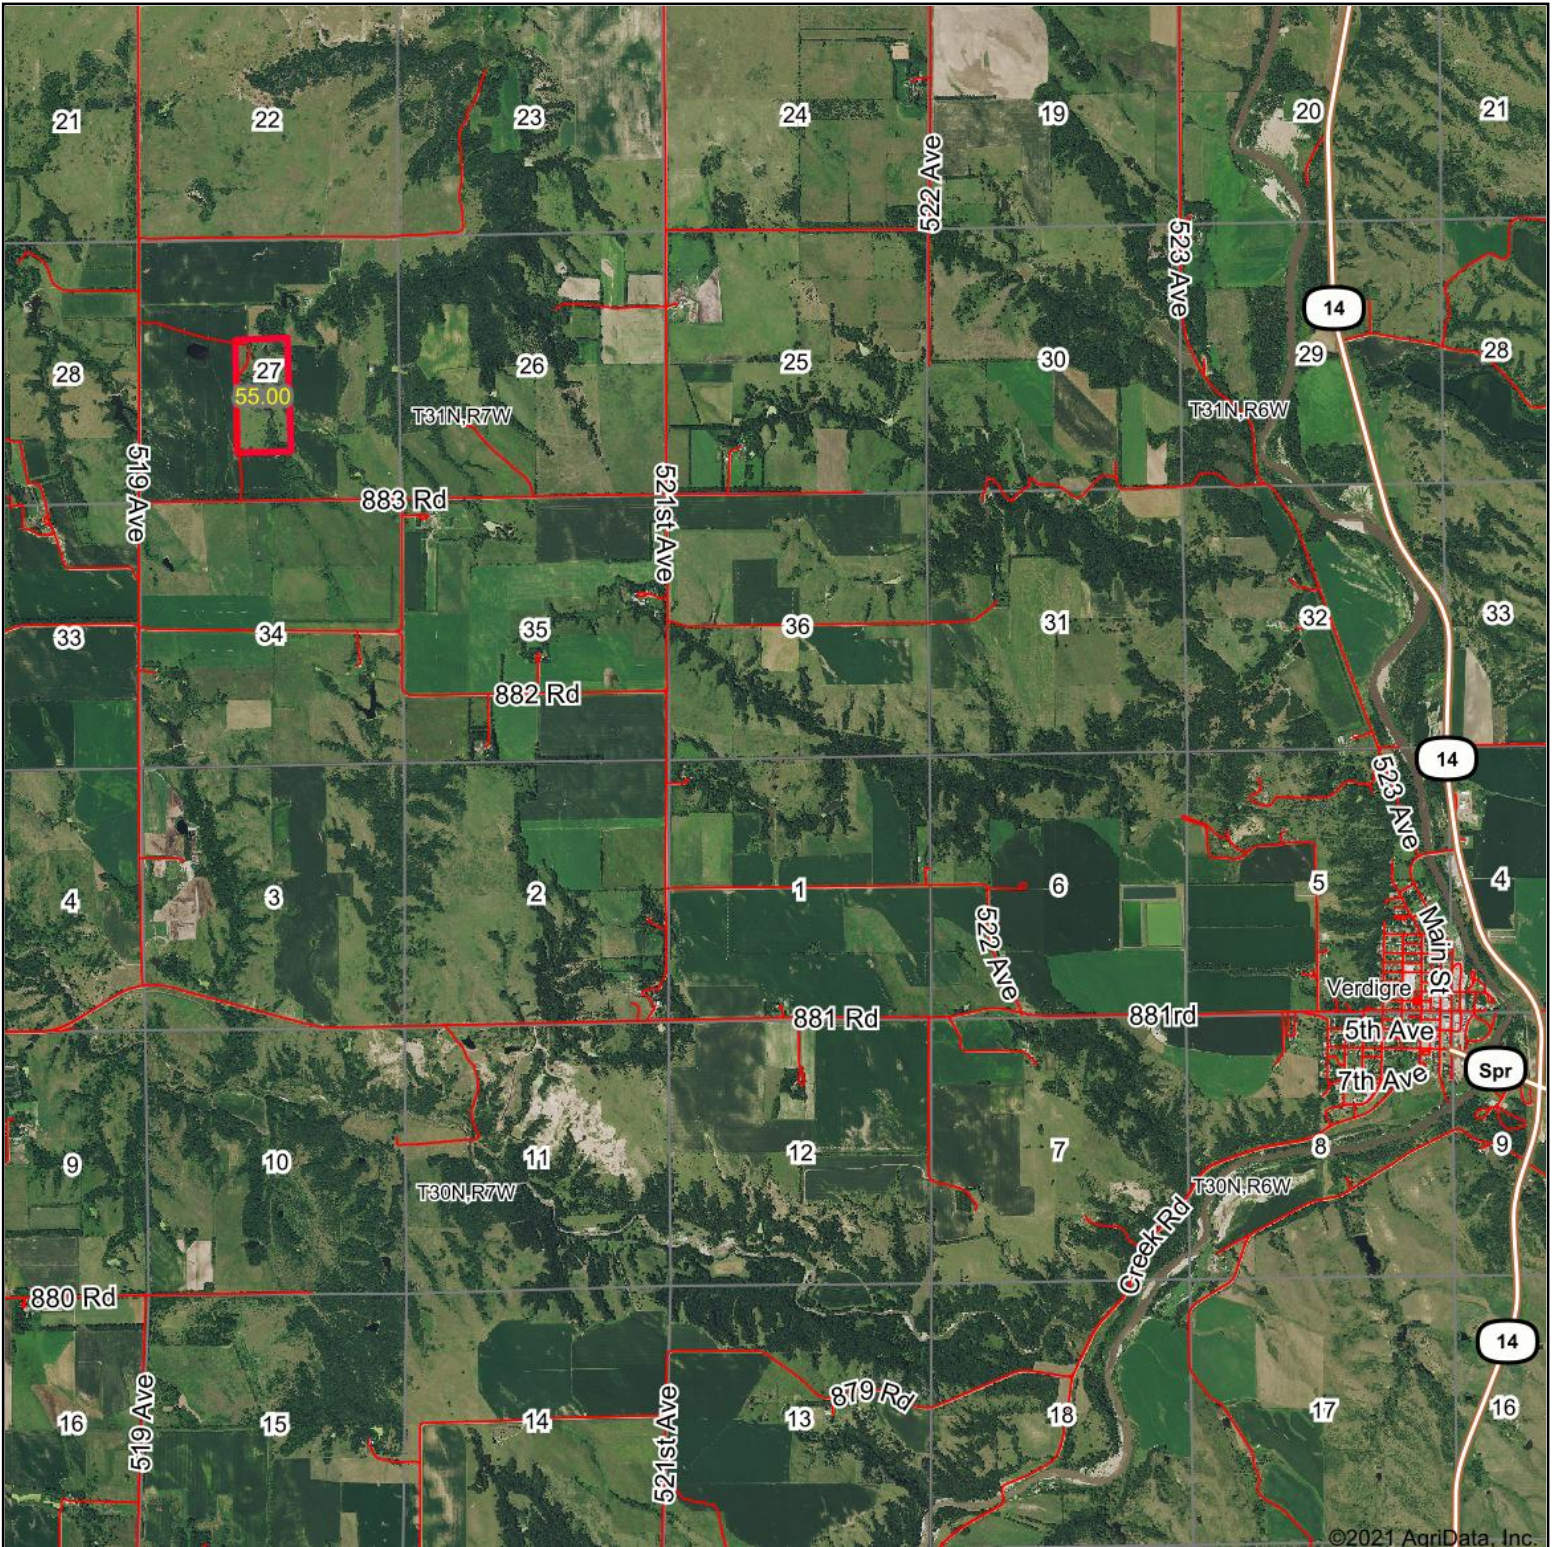

# Aerial Map

©2021 AgriData, Inc.

Map Center: 42° 36' 36.83, -98° 4' 57.67

1-30N-7W  
Knox County  
Nebraska

9/16/2021