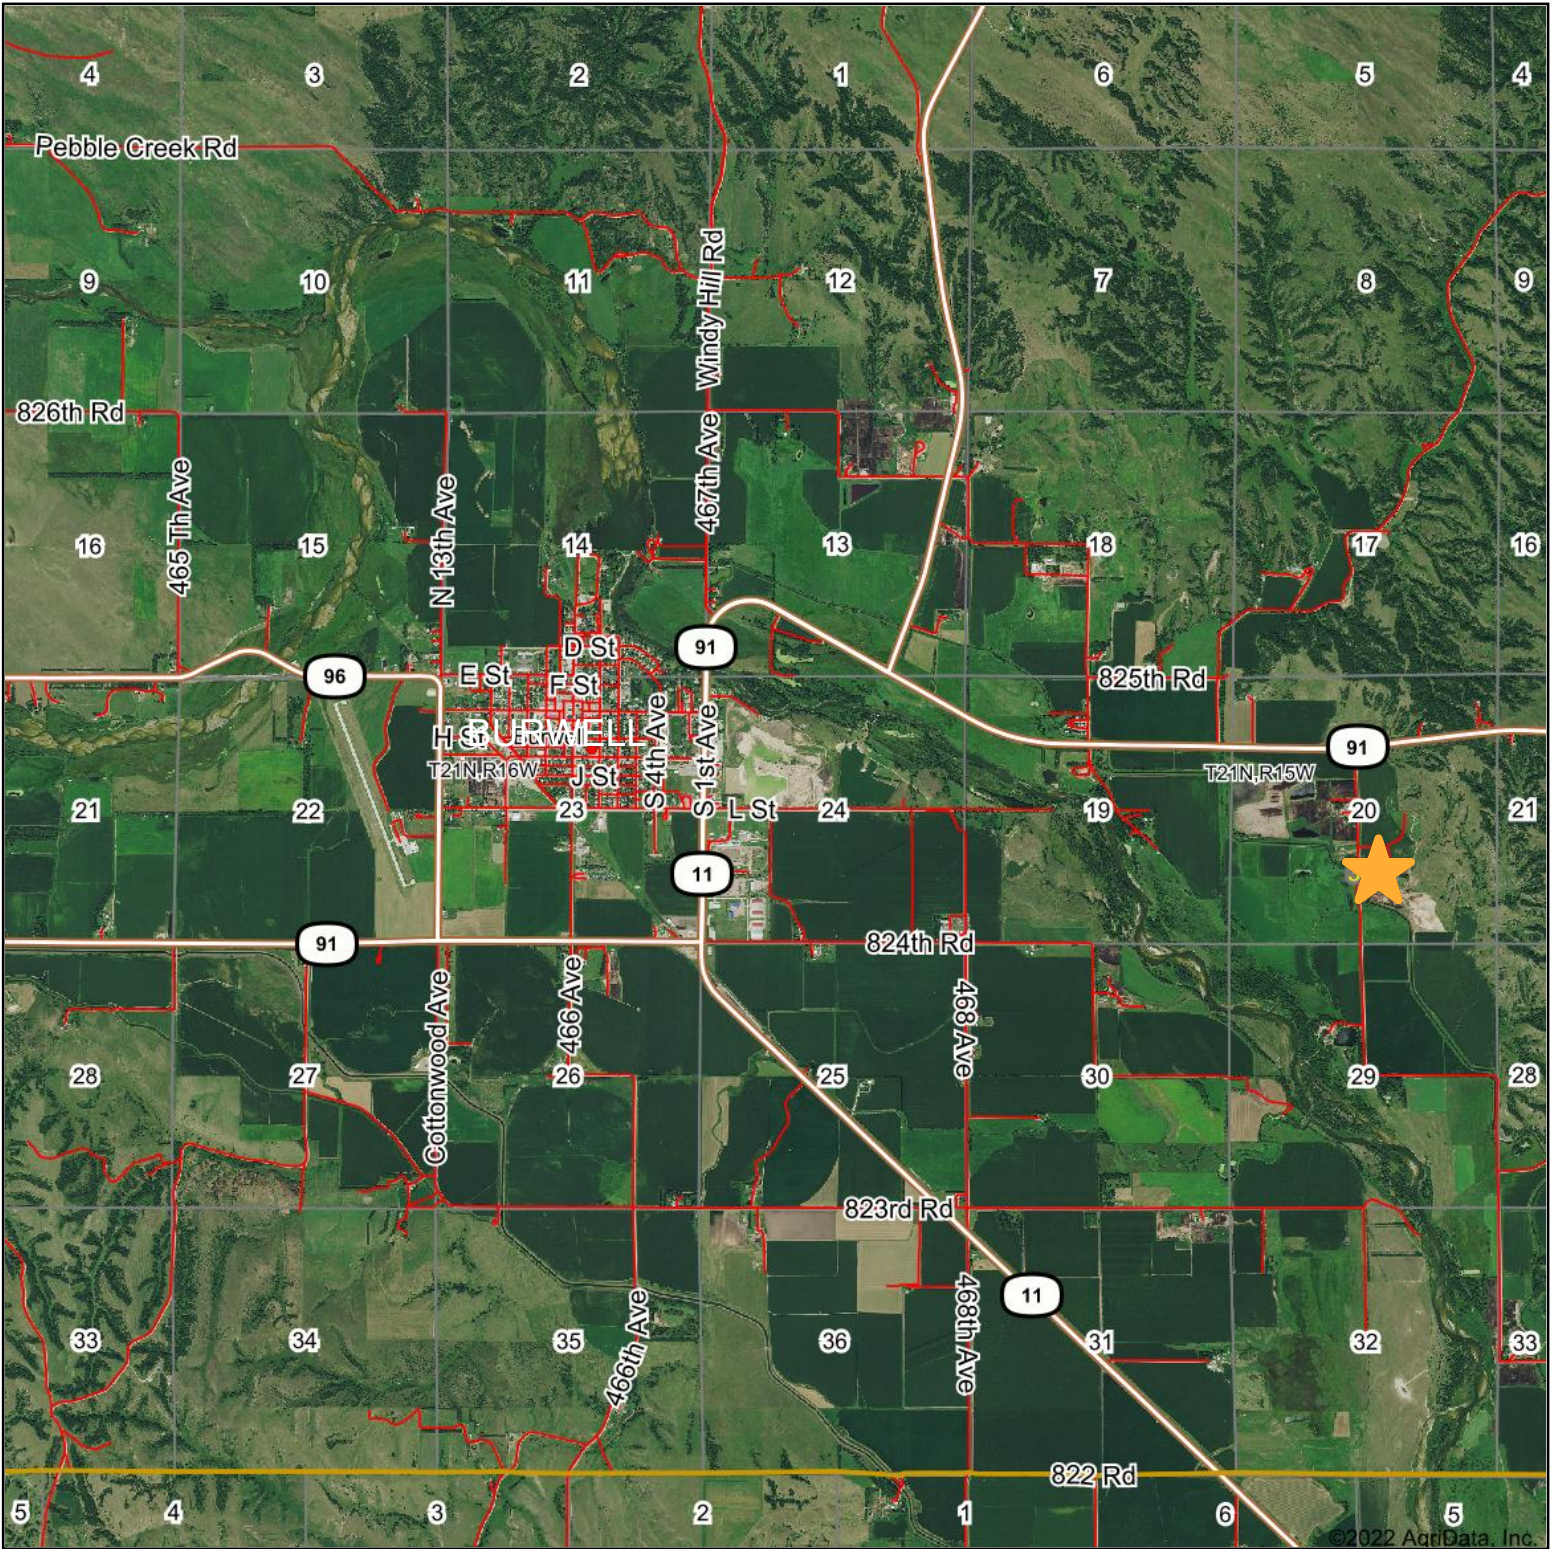

# Aerial Map

Map Center: 41° 46' 42.86, -99° 7' 13.93

**24-21N-16W**  
**Garfield County**  
**Nebraska**