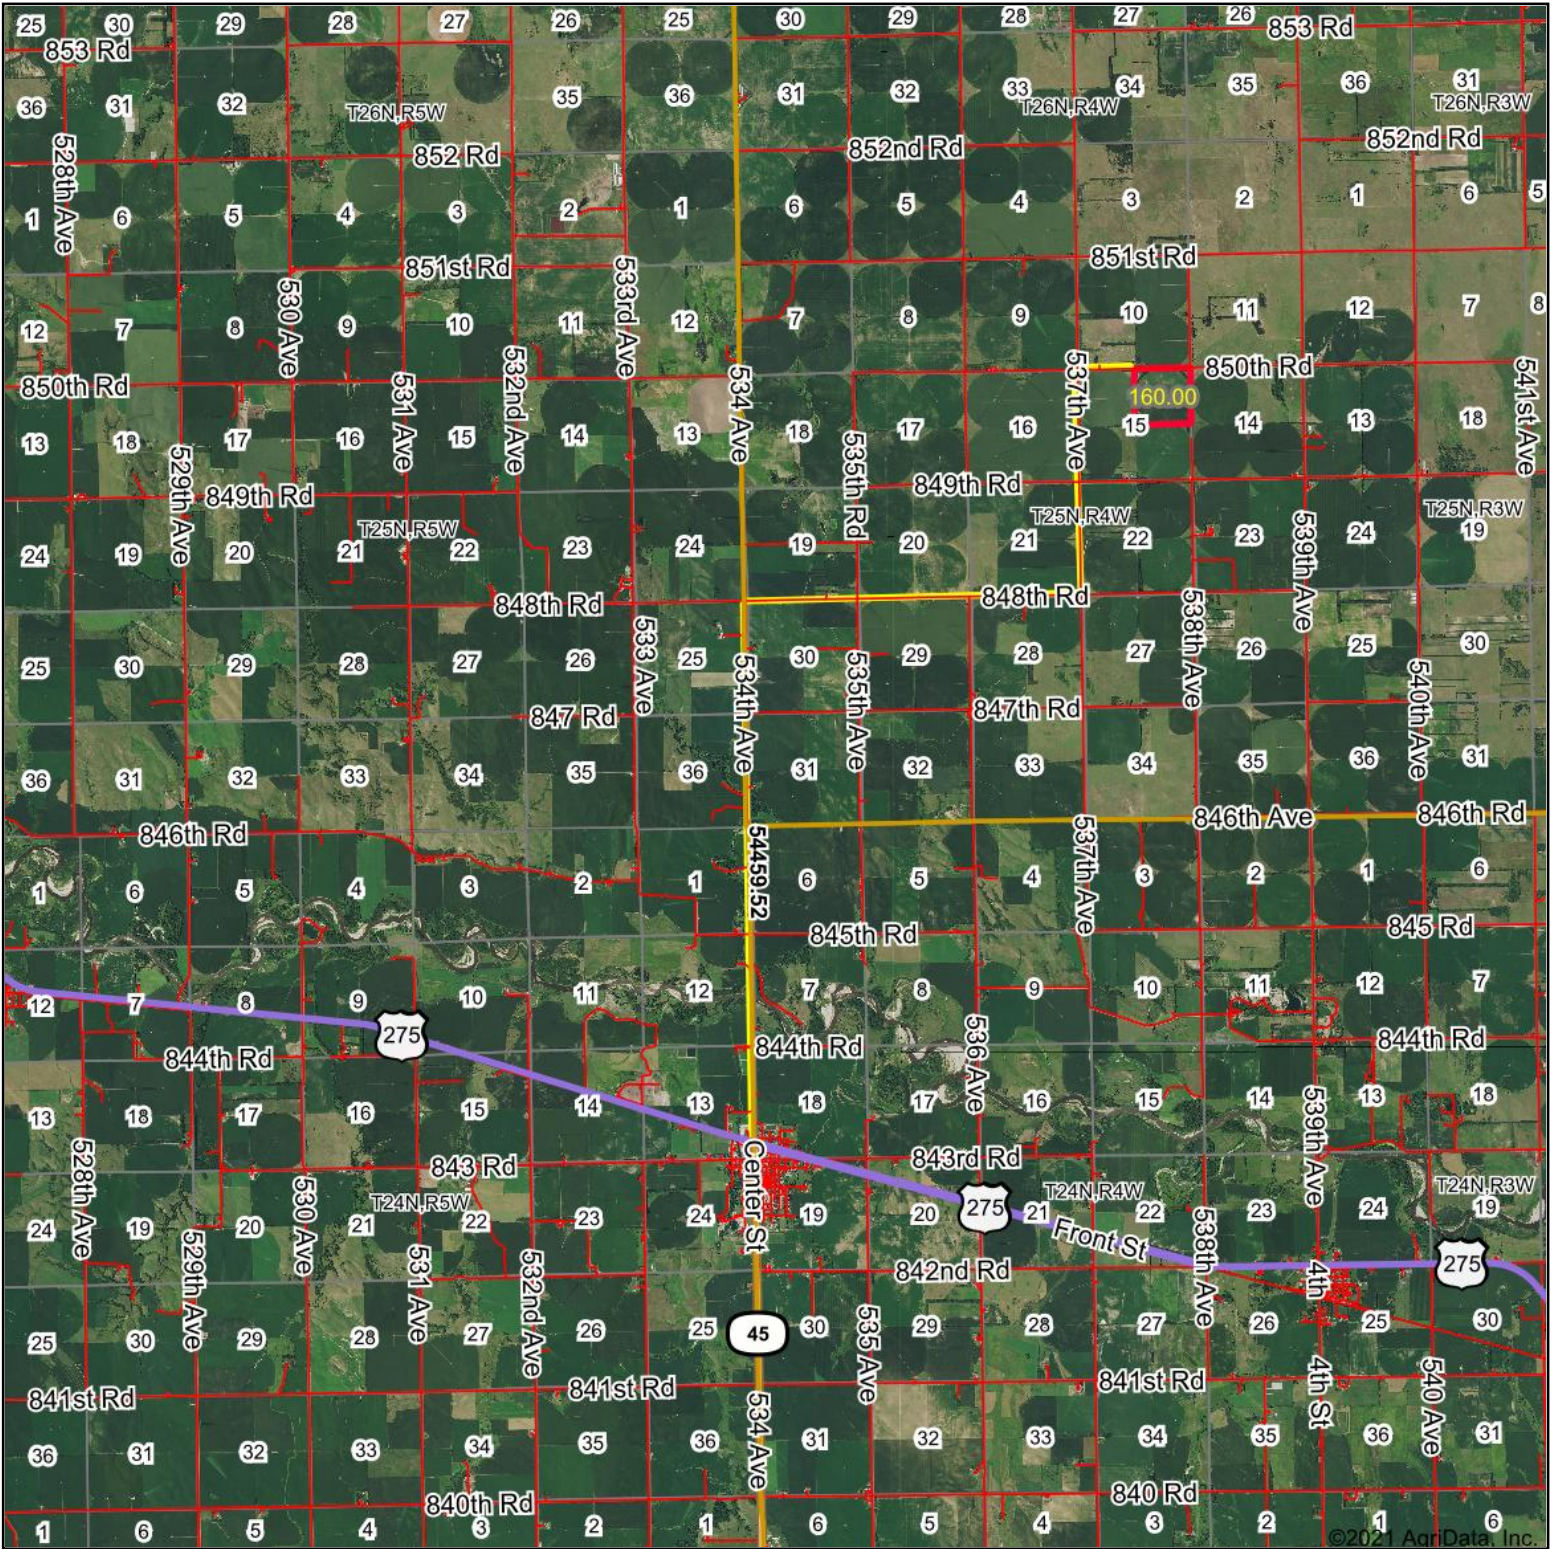

Aerial Map

Map Center: 42° 5' 46.18, -97° 49' 46.6

31-25N-4W
Pierce County
Nebraska

12/22/2021

Maps Provided By:

© AgriData, Inc. 2021 www.AgriDataInc.com