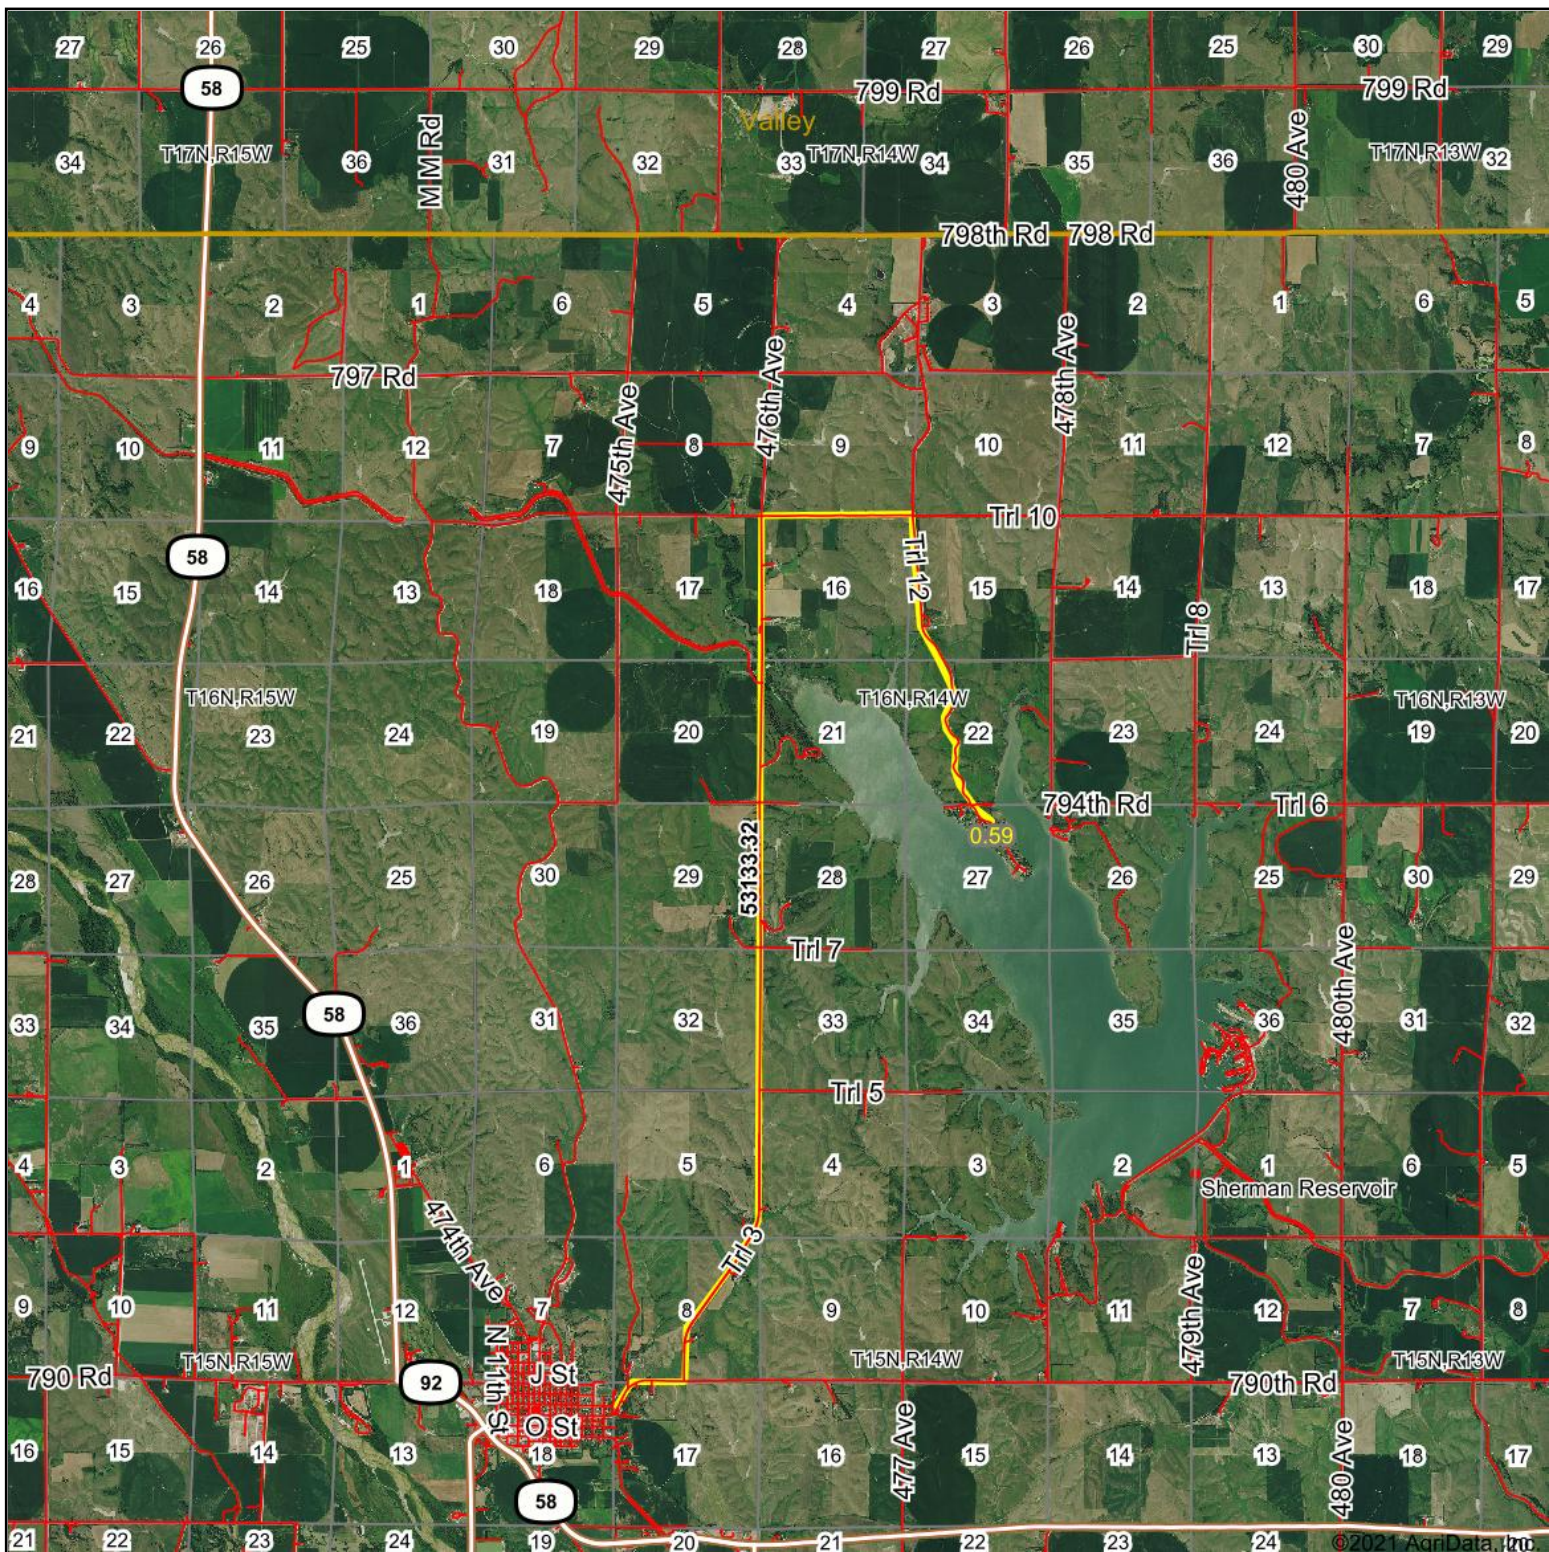

Aerial Map

Map Center: 41° 20' 21.93, -98° 56' 7.5

21-16N-14W
Sherman County
Nebraska

12/22/2021