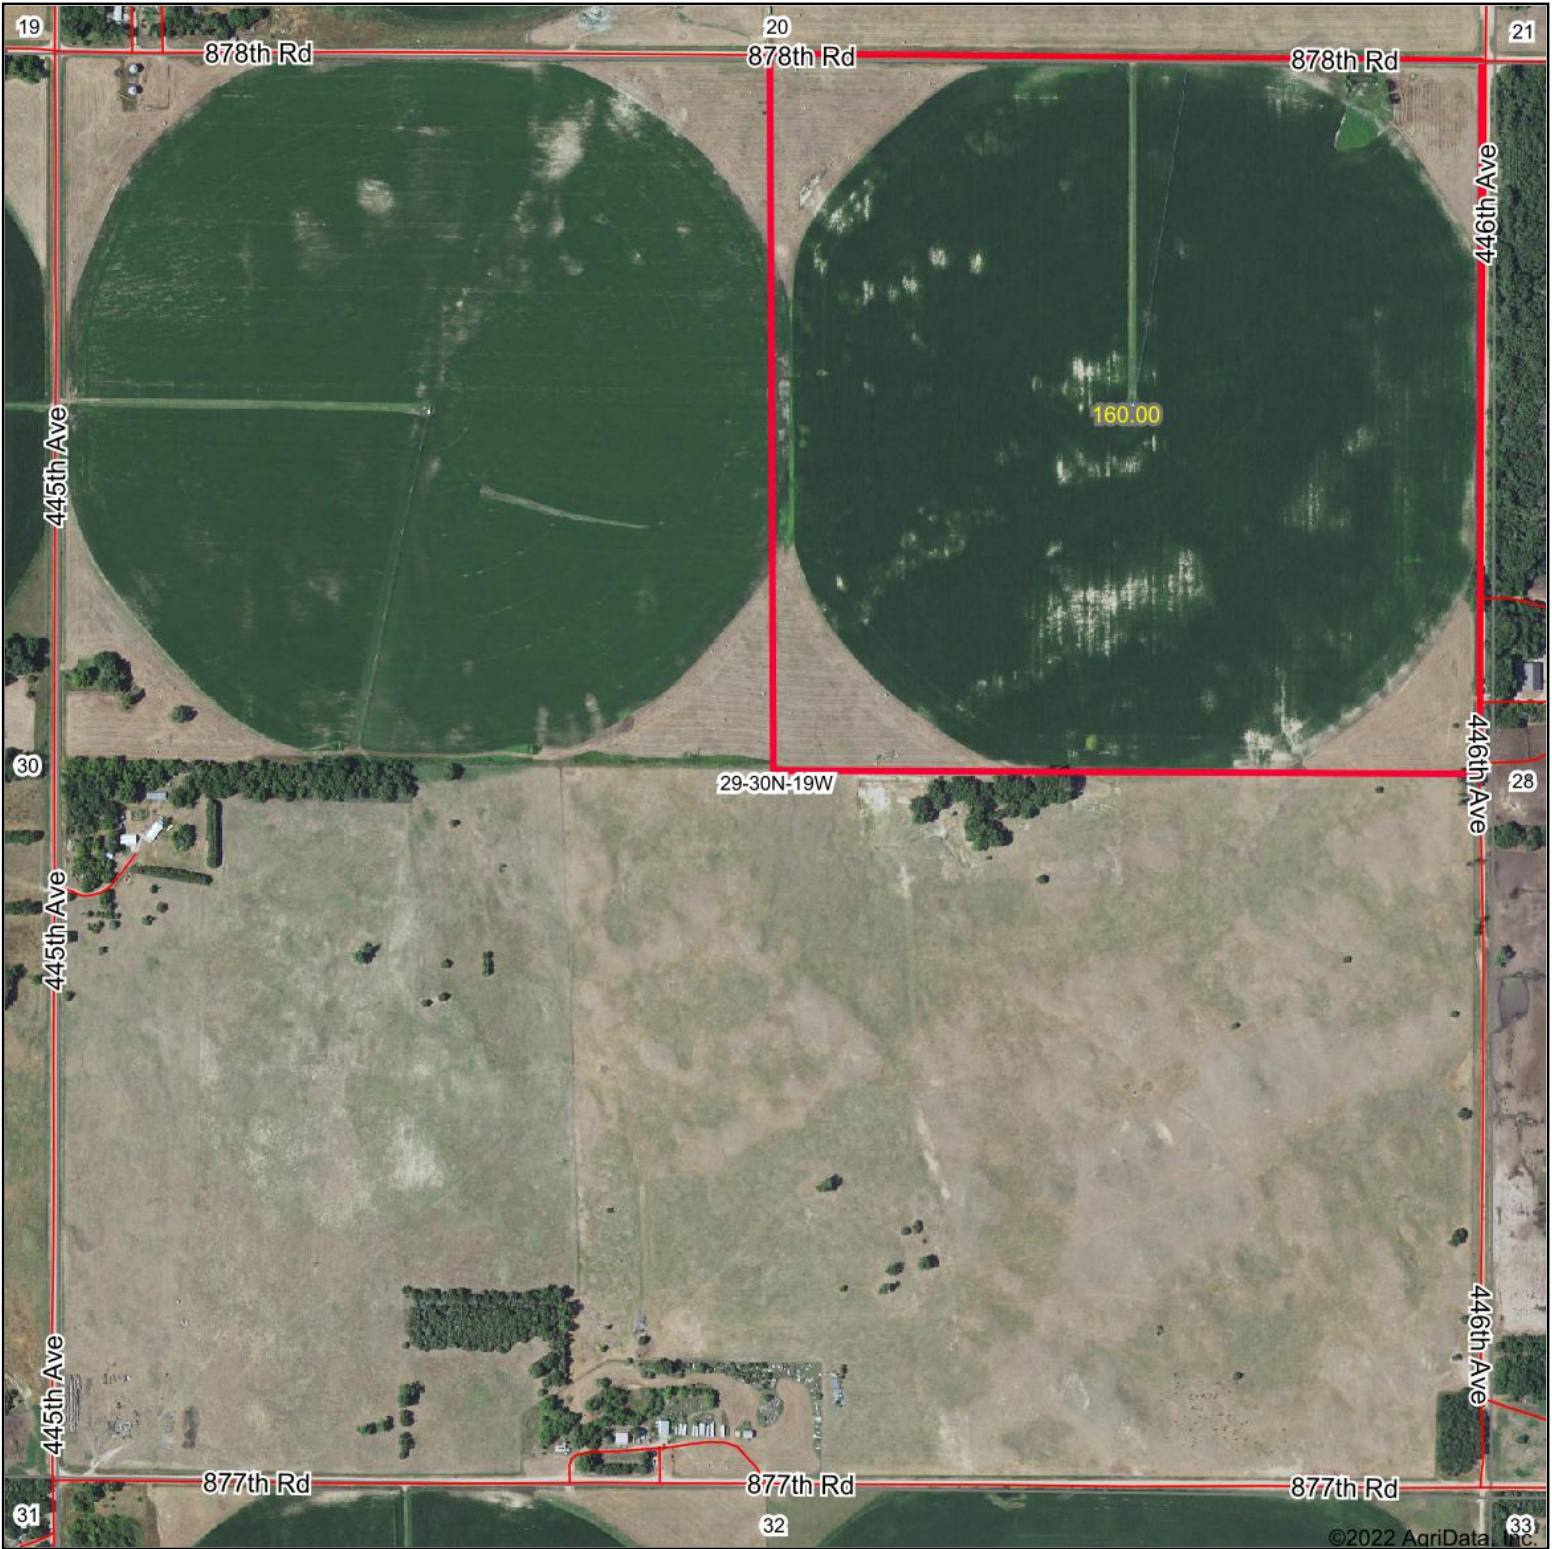

Aerial Map

Map Center: 42° 32' 35.05, -99° 34' 5.82

29-30N-19W
Rock County
Nebraska

11/22/2022

Maps Provided By:

© AgriData, Inc. 2021

www.AgriDataInc.com