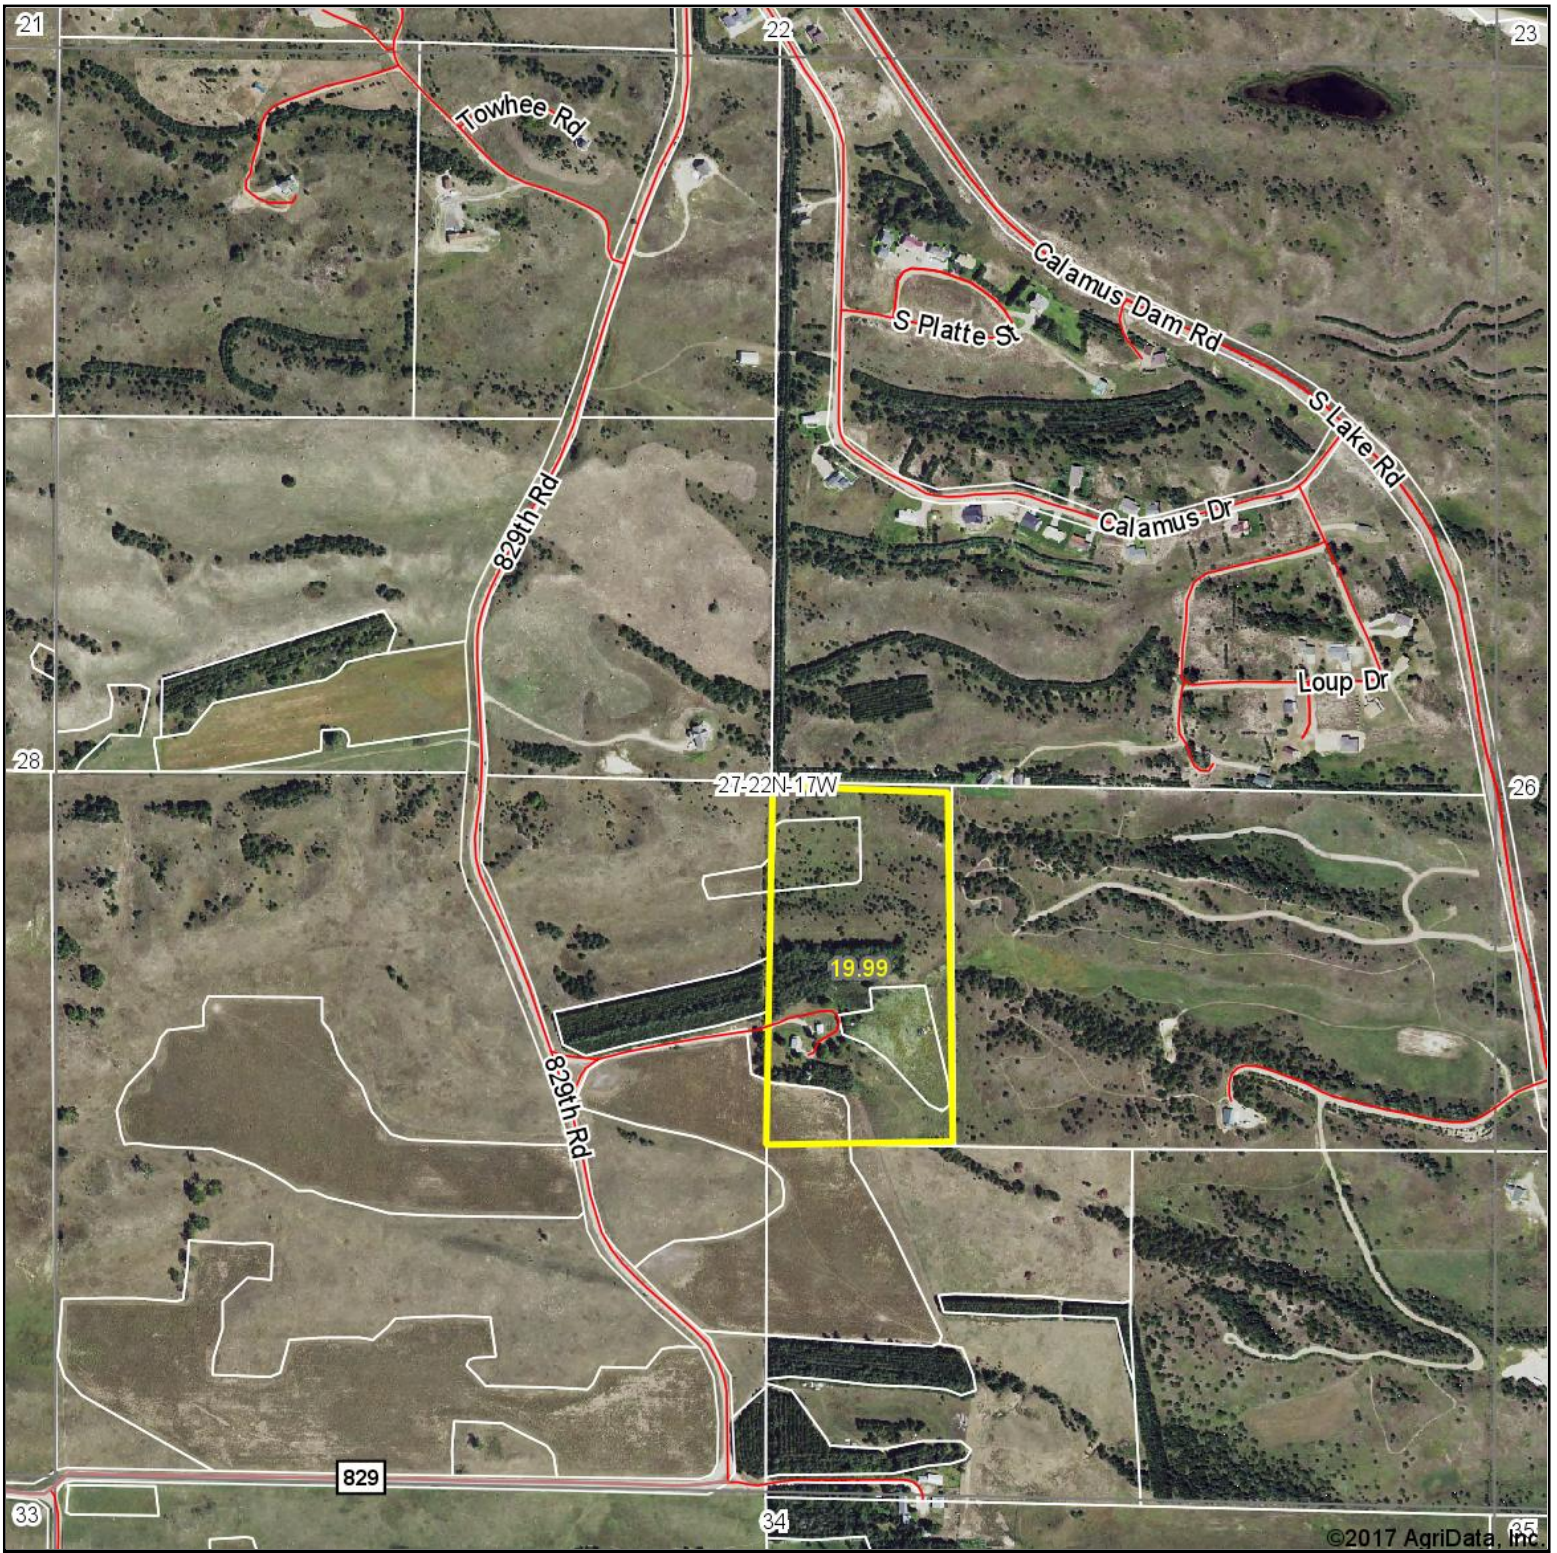

Aerial Map

map center: 41° 50' 59.39, -99° 16' 14.36

Maps Provided By:

CUSTOMIZED ONLINE MAPPING
© AgriData, Inc. 2017 www.AgriDataInc.com

27-22N-17W
Loup County
Nebraska

5/24/2017