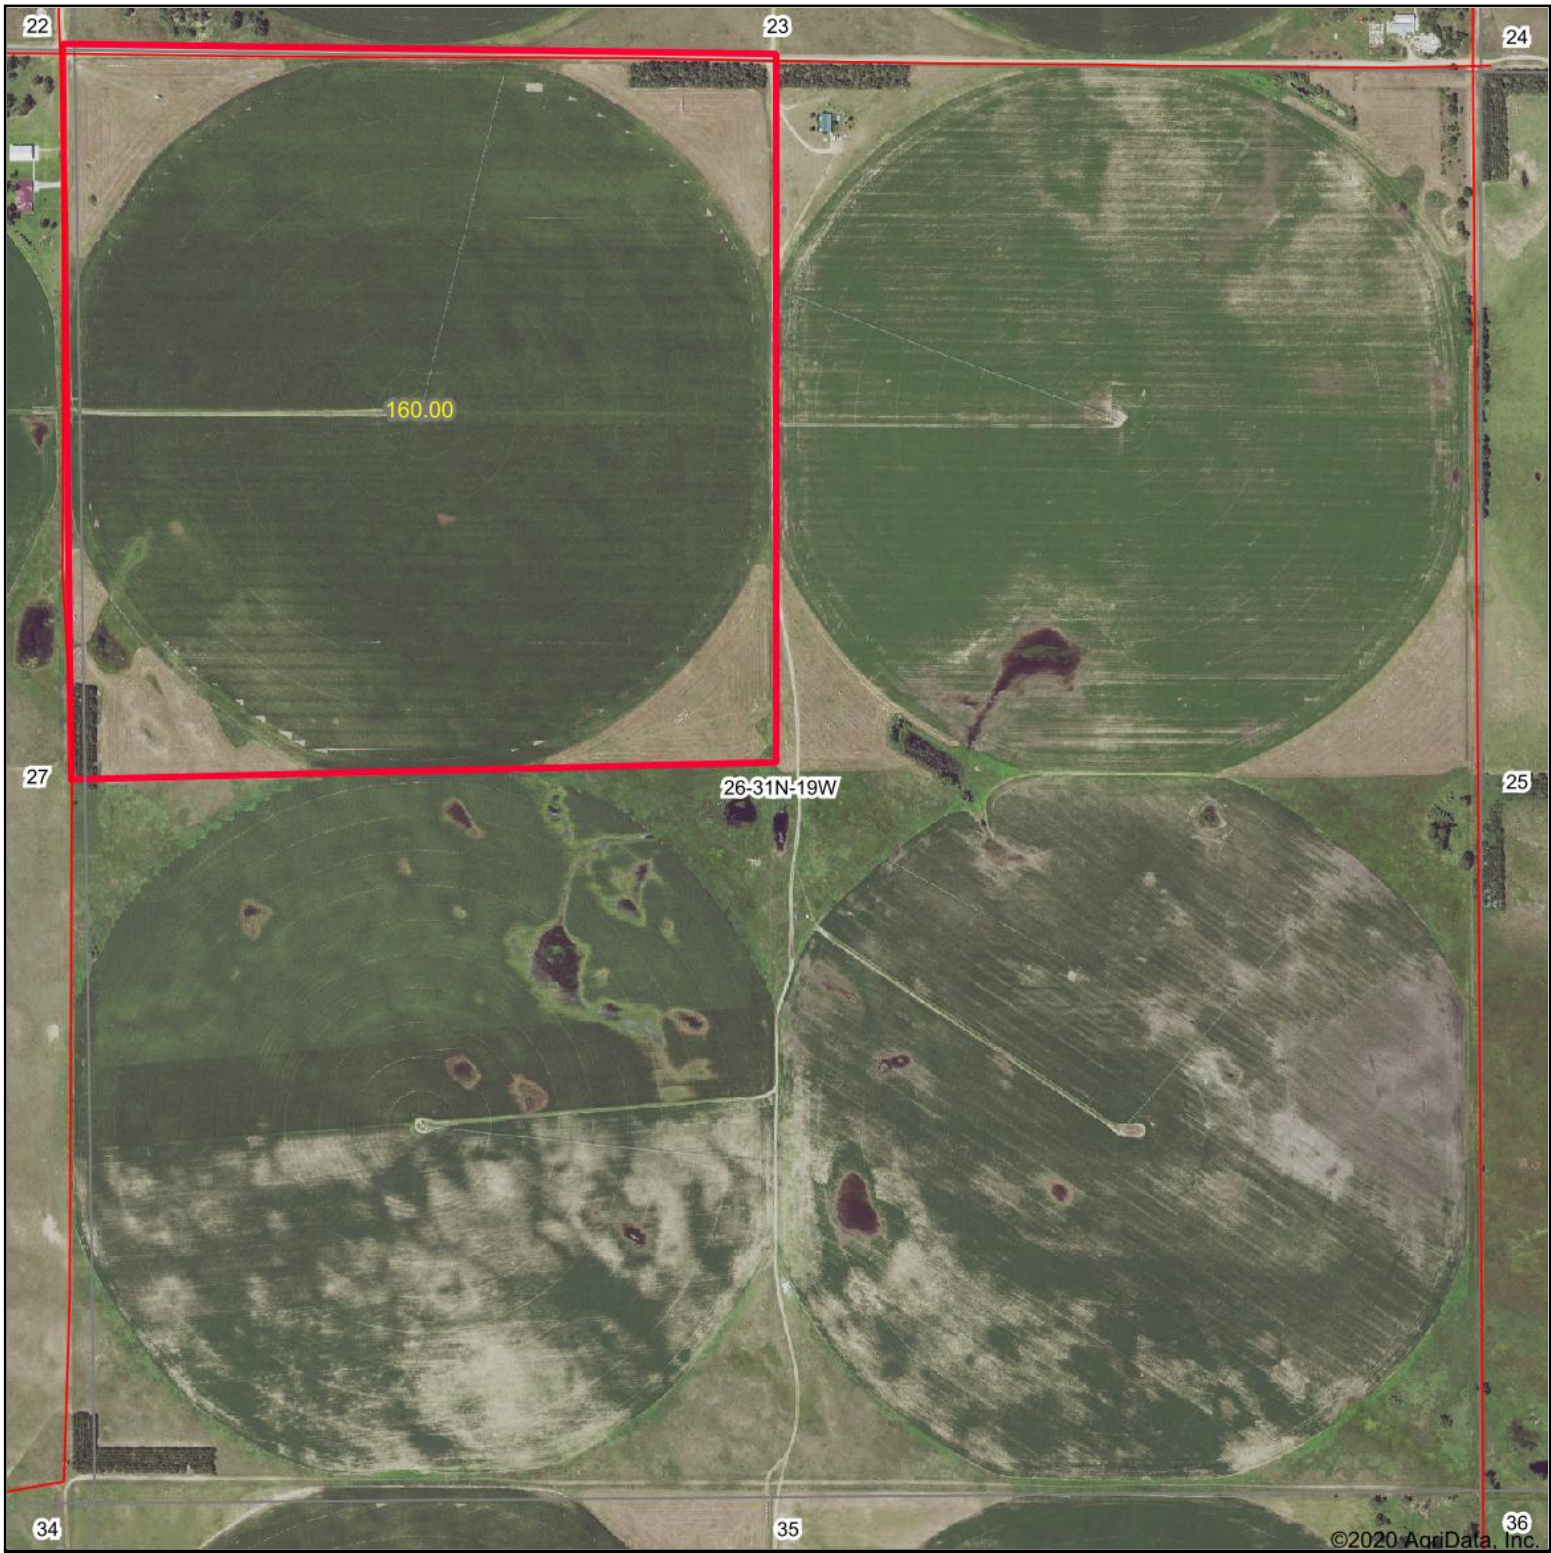

Aerial Map

Map Center: 42° 37' 49.06, -99° 30' 35

26-31N-19W
Rock County
Nebraska

7/22/2020