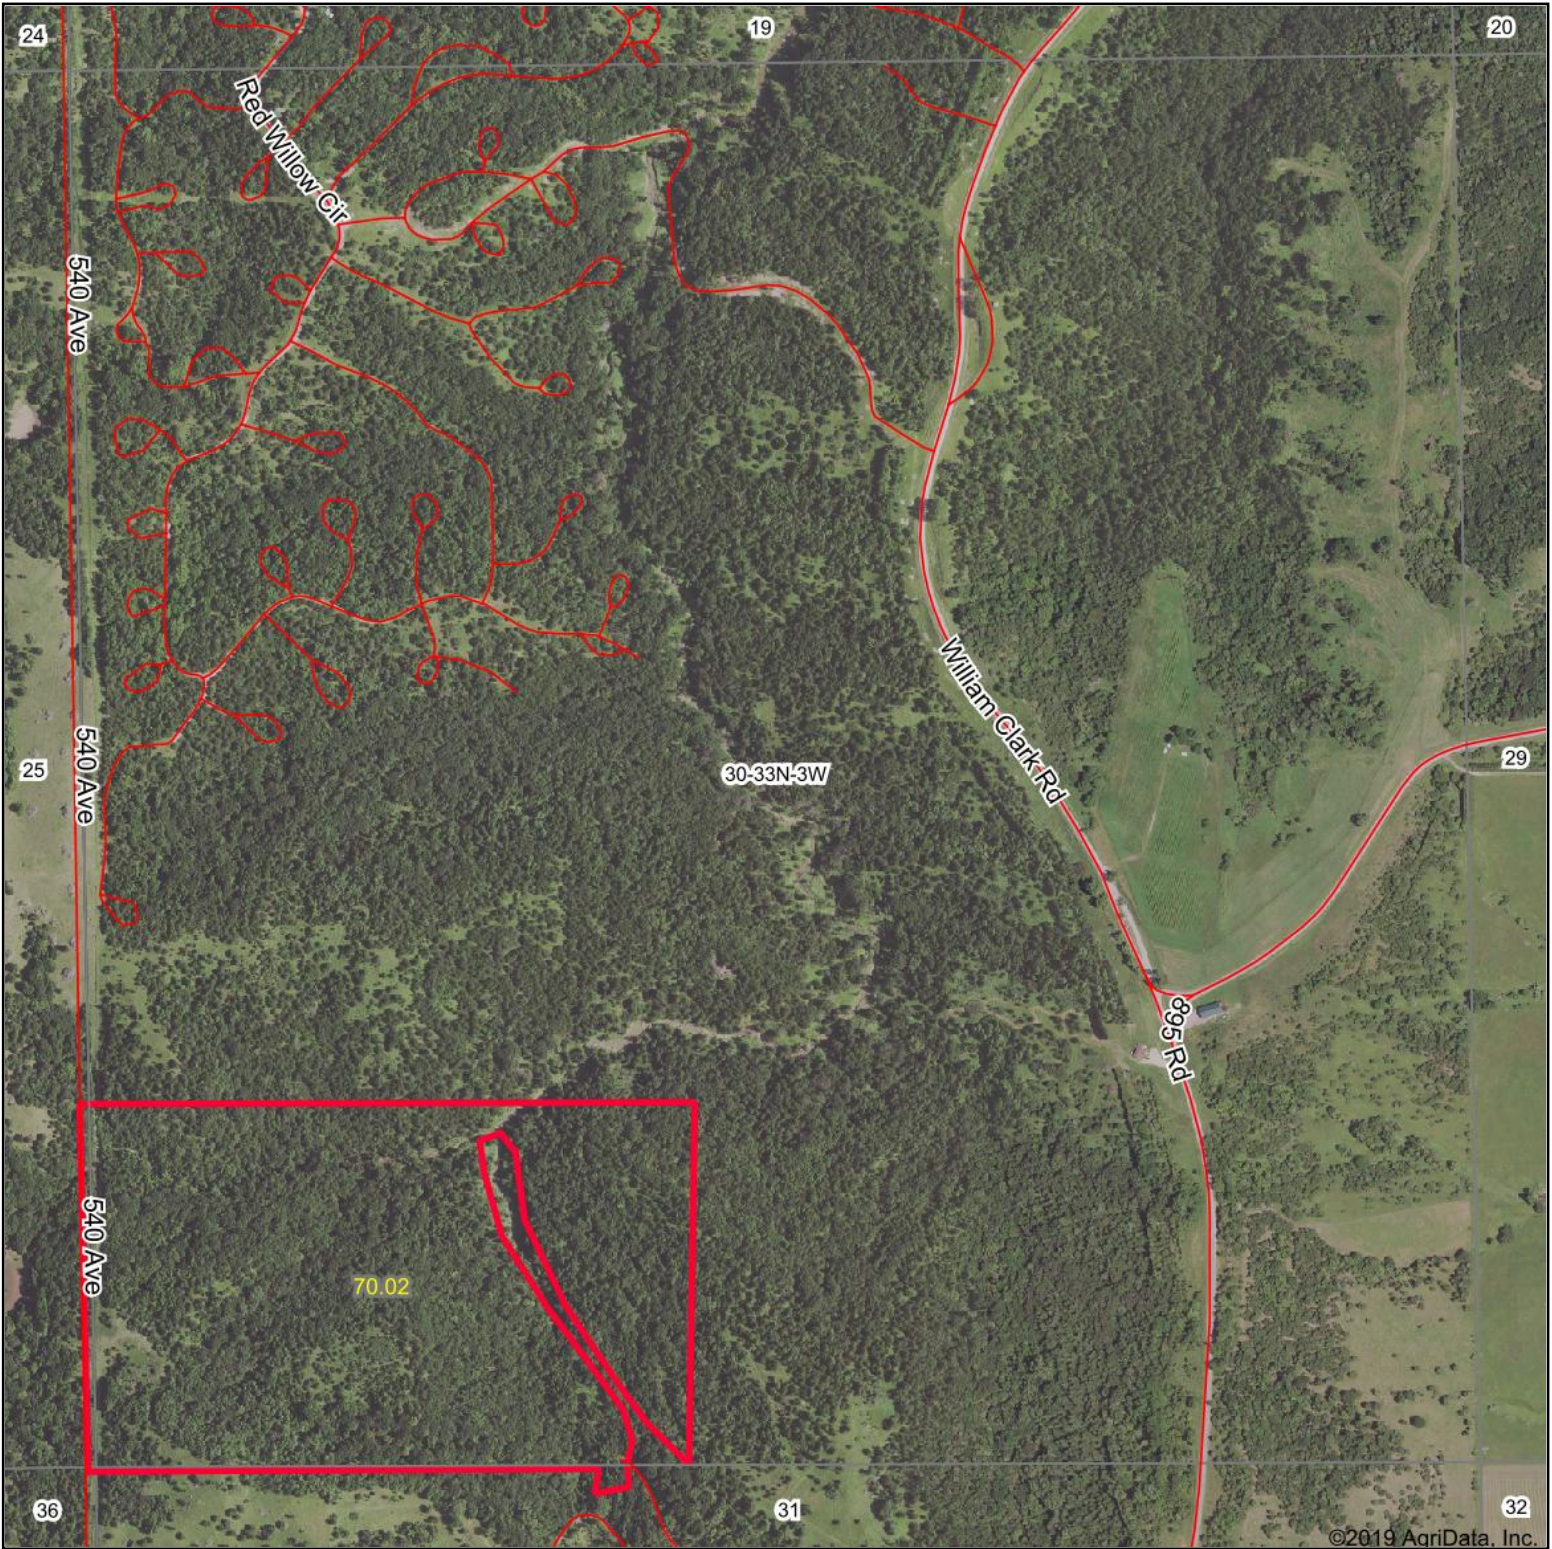

Aerial Map

Map Center: 42° 48' 29.85, -97° 42' 37.86

30-33N-3W
Knox County
Nebraska

10/23/2019

Maps Provided By:

© AgriData, Inc. 2019

www.AgriDataInc.com