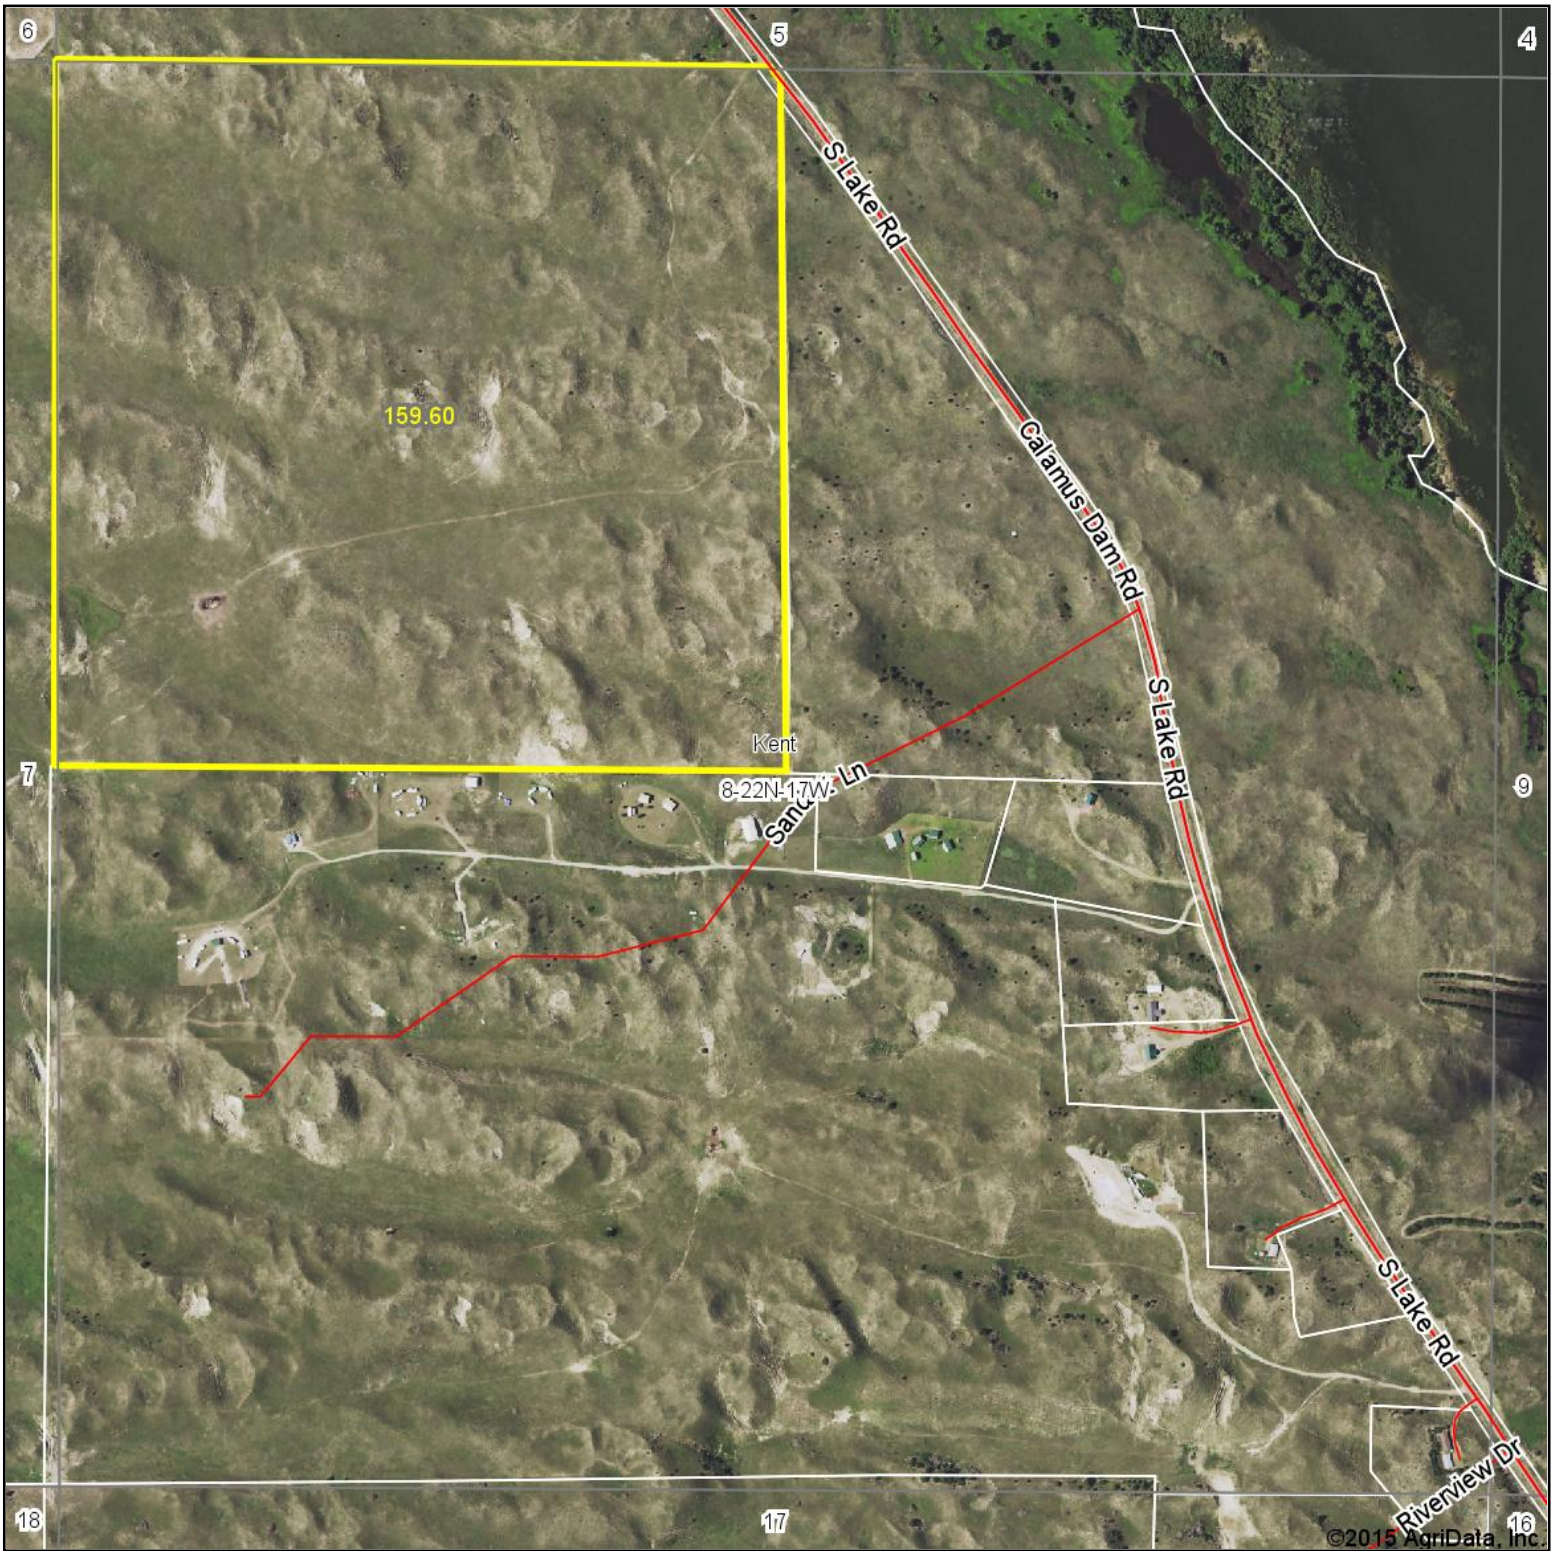

Aerial Map

map center: 41° 53' 36.7, 99° 18' 33.16

scale: 9334

9/9/2015

Maps Provided By:

CUSTOMIZED ONLINE MAPPING
© AgriData, Inc. 2015 www.AgriDataInc.com

8-22N-17W
Loup County
Nebraska