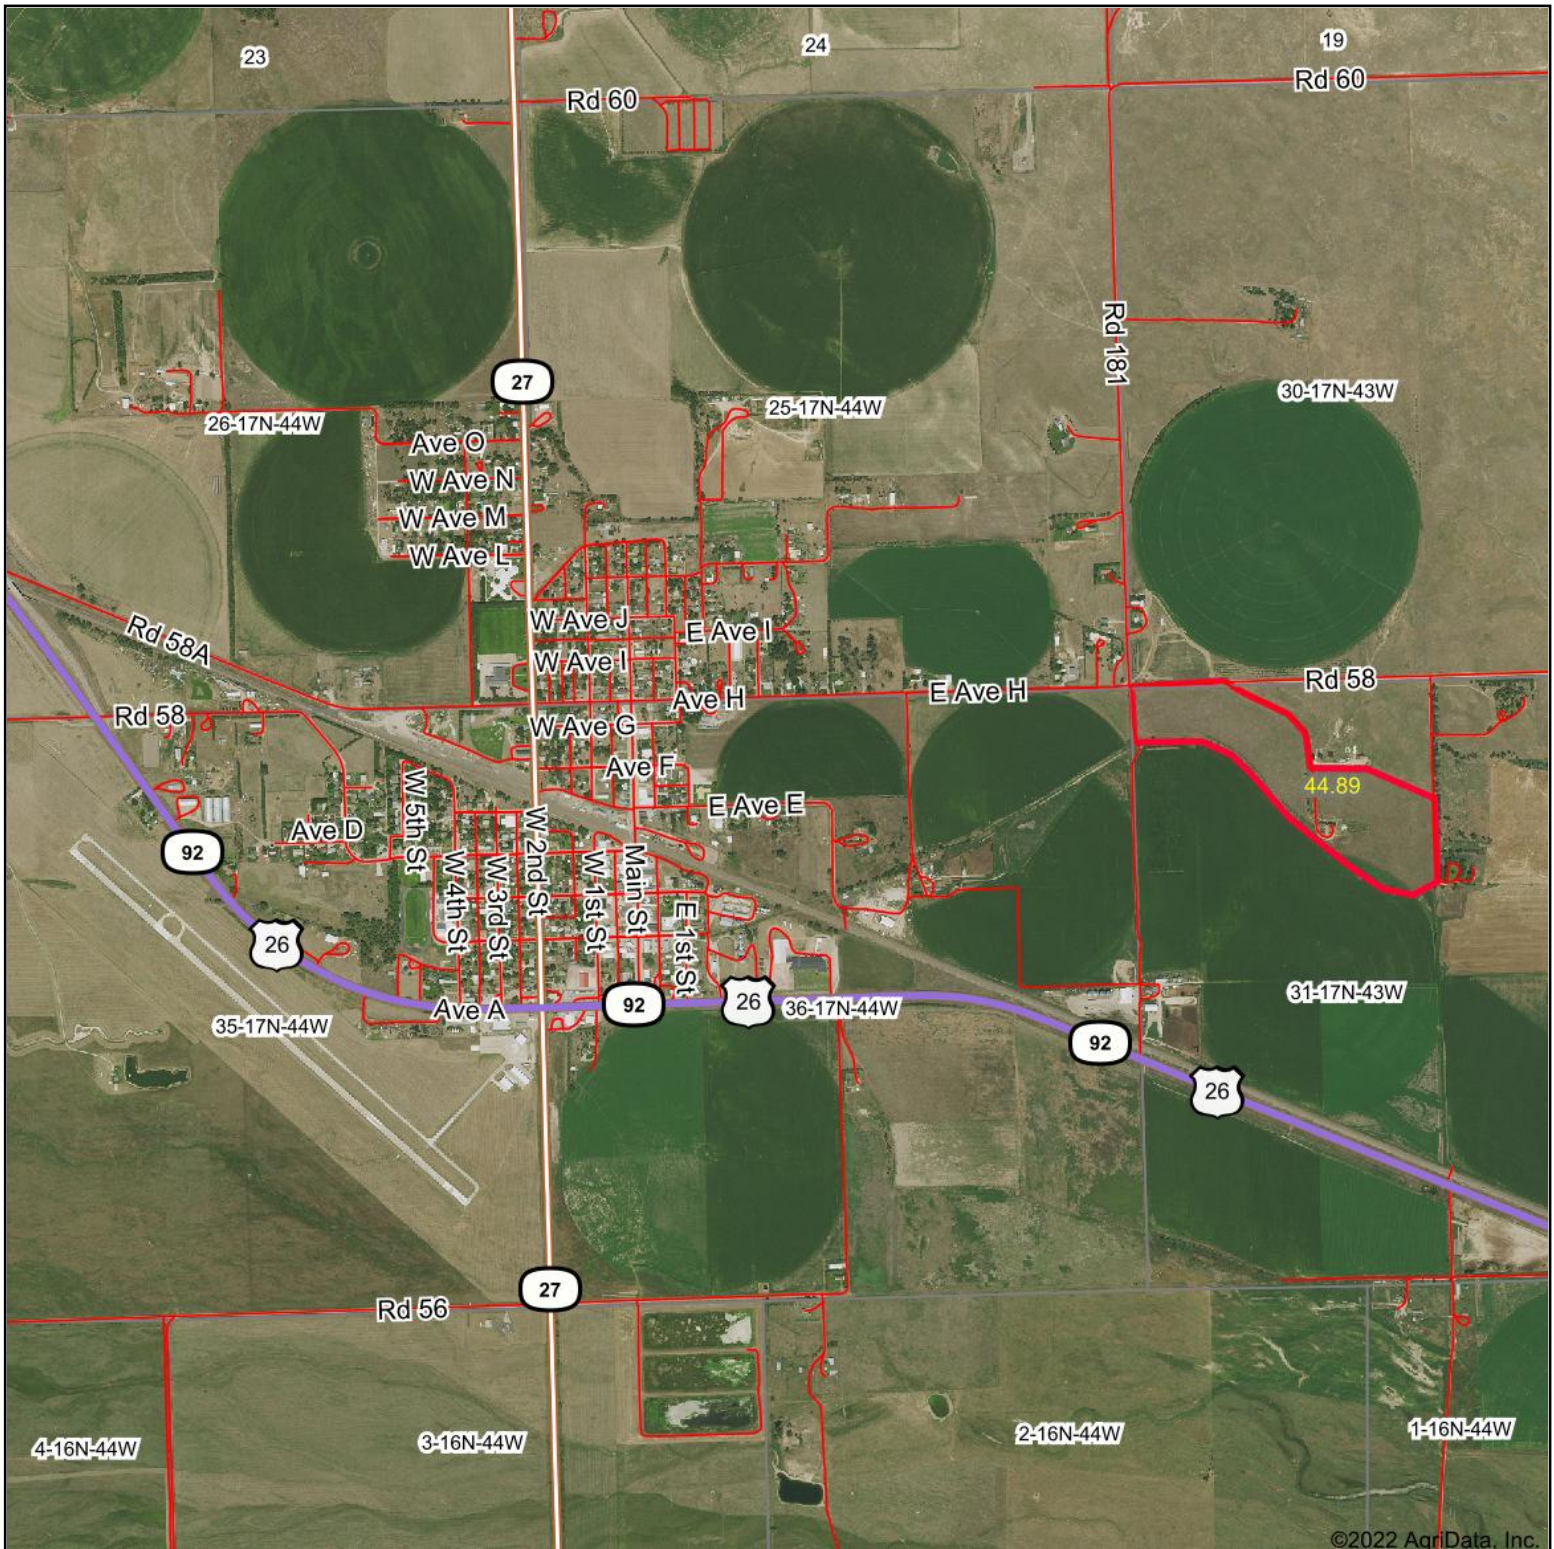

Aerial Map

©2022 AgriData, Inc.

Map Center: 41° 24' 27.11, -102° 20' 23.07

36-17N-44W
Garden County
Nebraska

8/8/2022