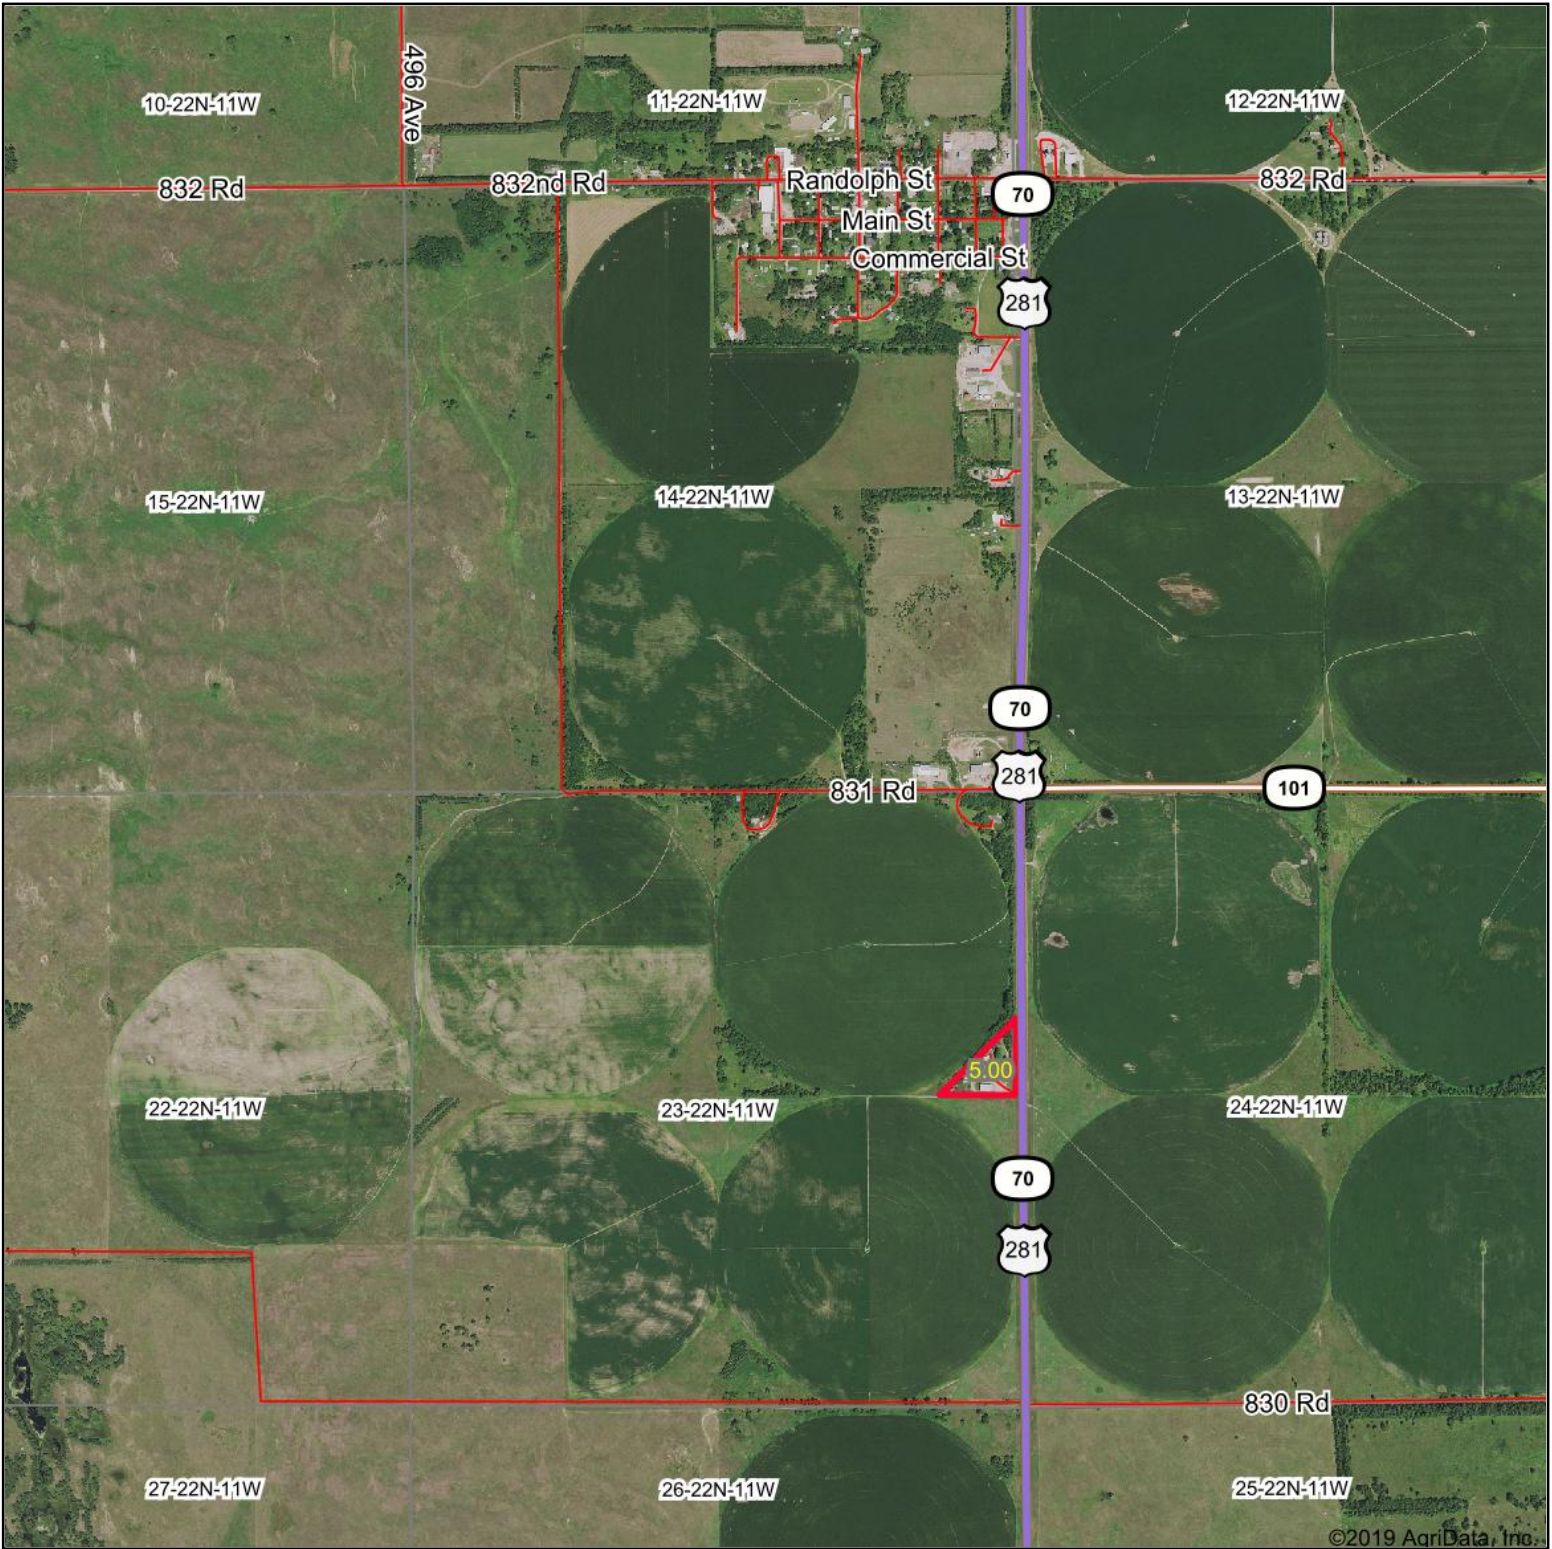

Aerial Map

©2019 AgriData, Inc.

Map Center: 41° 52' 16.4, -98° 33' 20.27

14-22N-11W
Wheeler County
Nebraska

10/8/2019