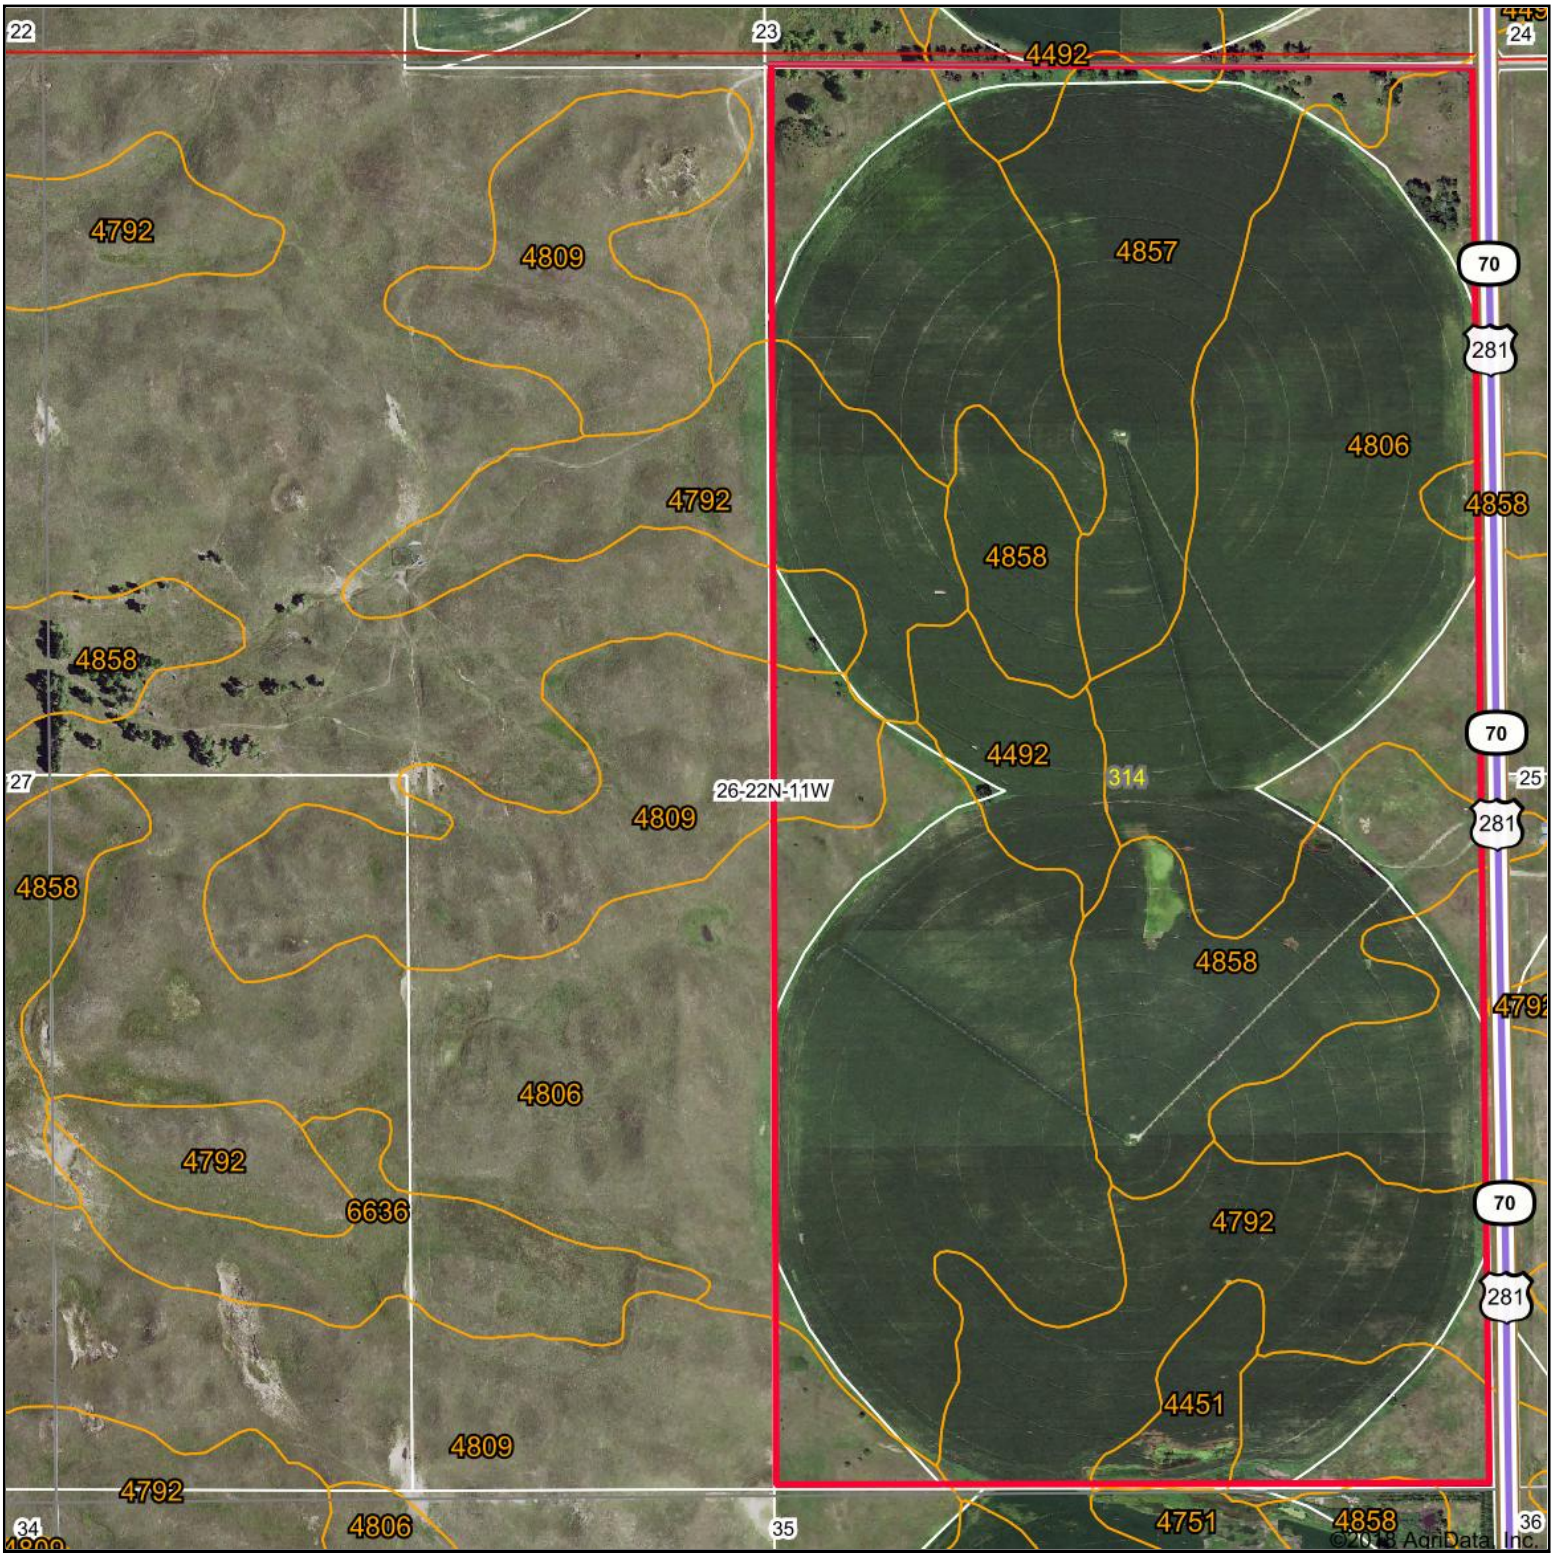

Aerial Map

map center: 41° 50' 56.36, -98° 33' 26.86

Maps Provided By:

CUSTOMIZED ONLINE MAPPING
© Agridata, Inc. 2018 www.AgridataInc.com

26-22N-11W
Wheeler County
Nebraska

2/27/2018