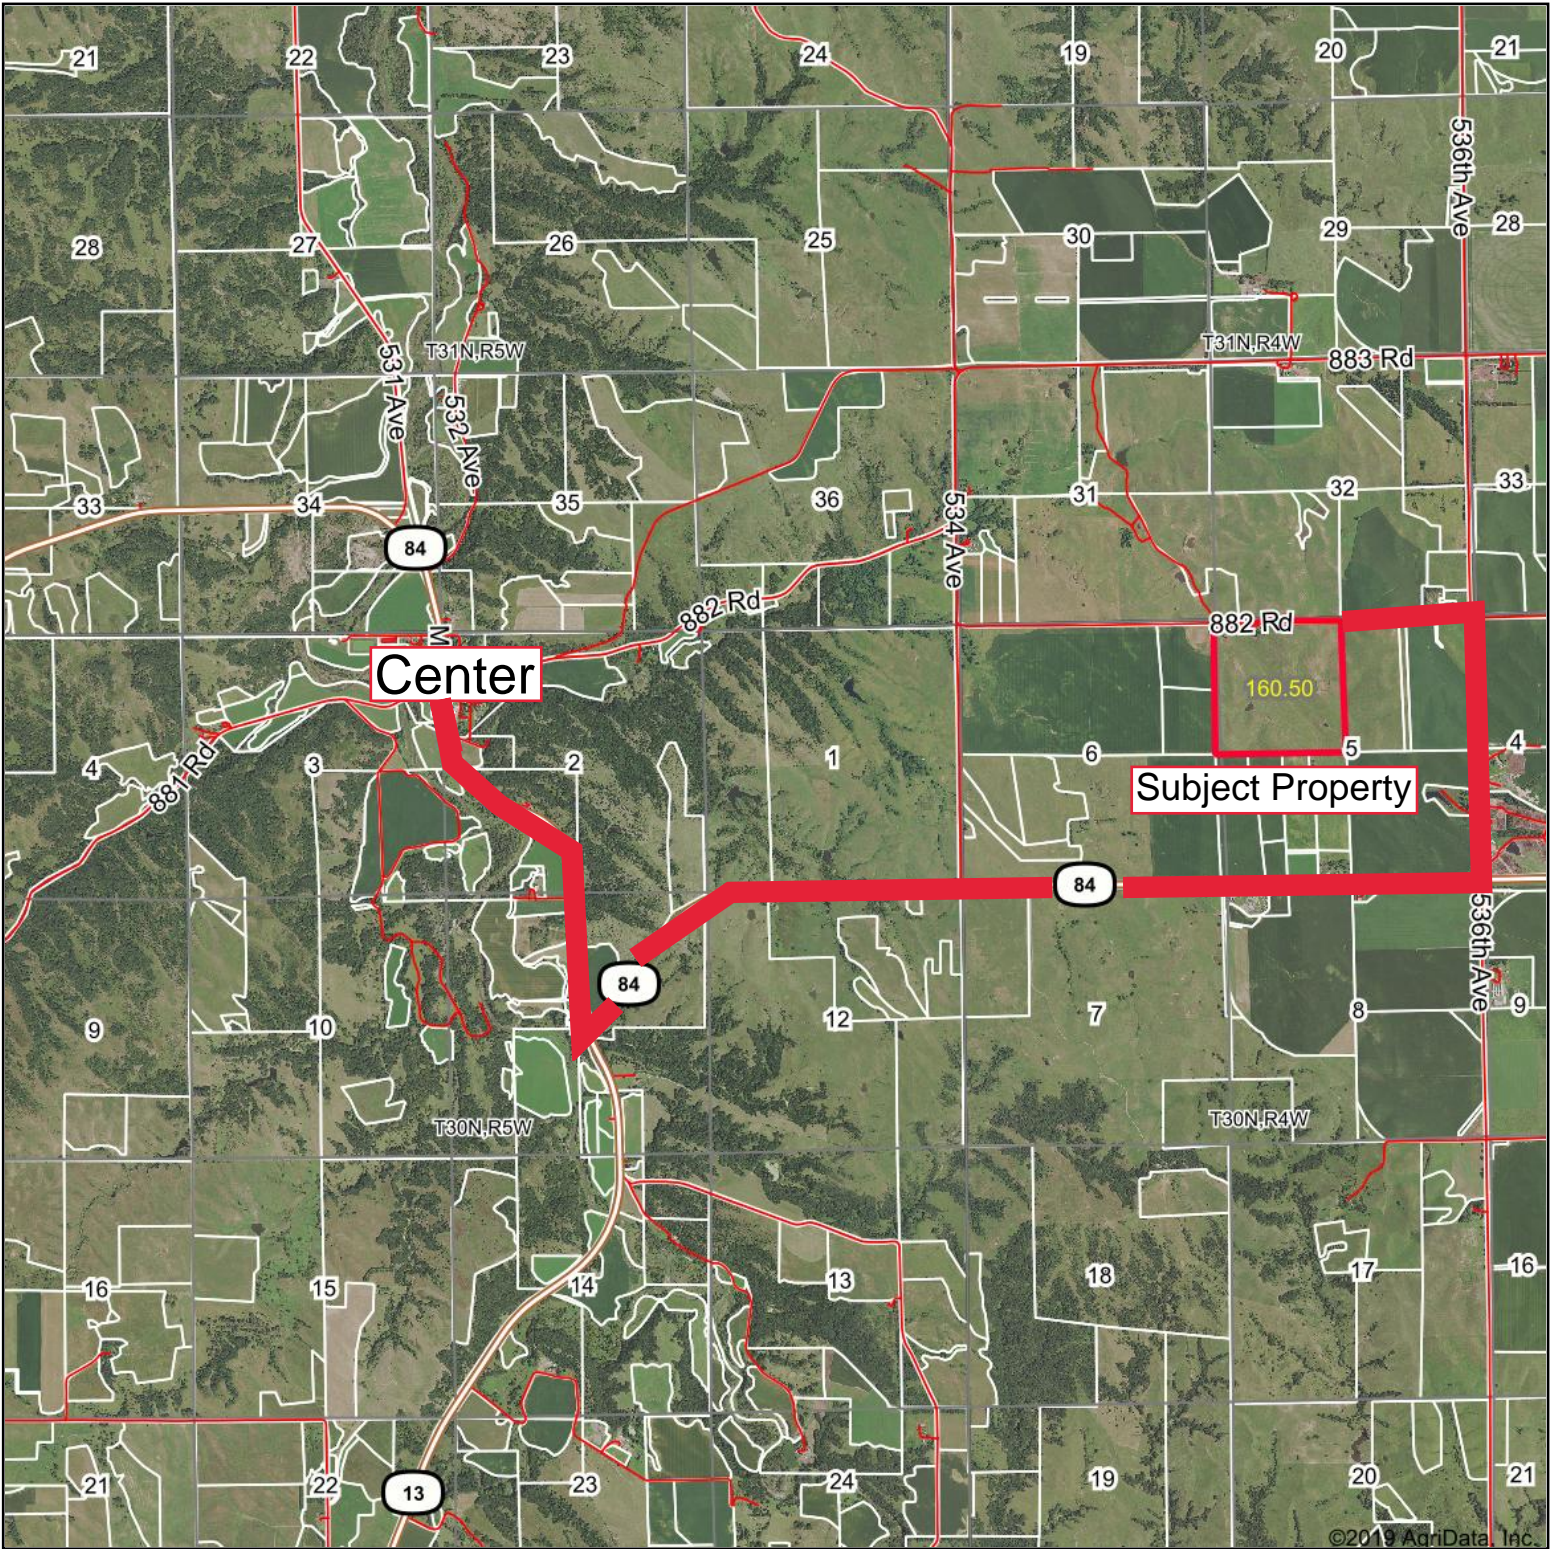

Aerial Map

Map Center: 42° 36' 12.07, -97° 51' 6.12

1-30N-5W
Knox County
Nebraska

1/6/2020

Maps Provided By:

© AgriData, Inc. 2019 www.AgridataInc.com

Field borders provided by Farm Service Agency as of 5/21/2008.