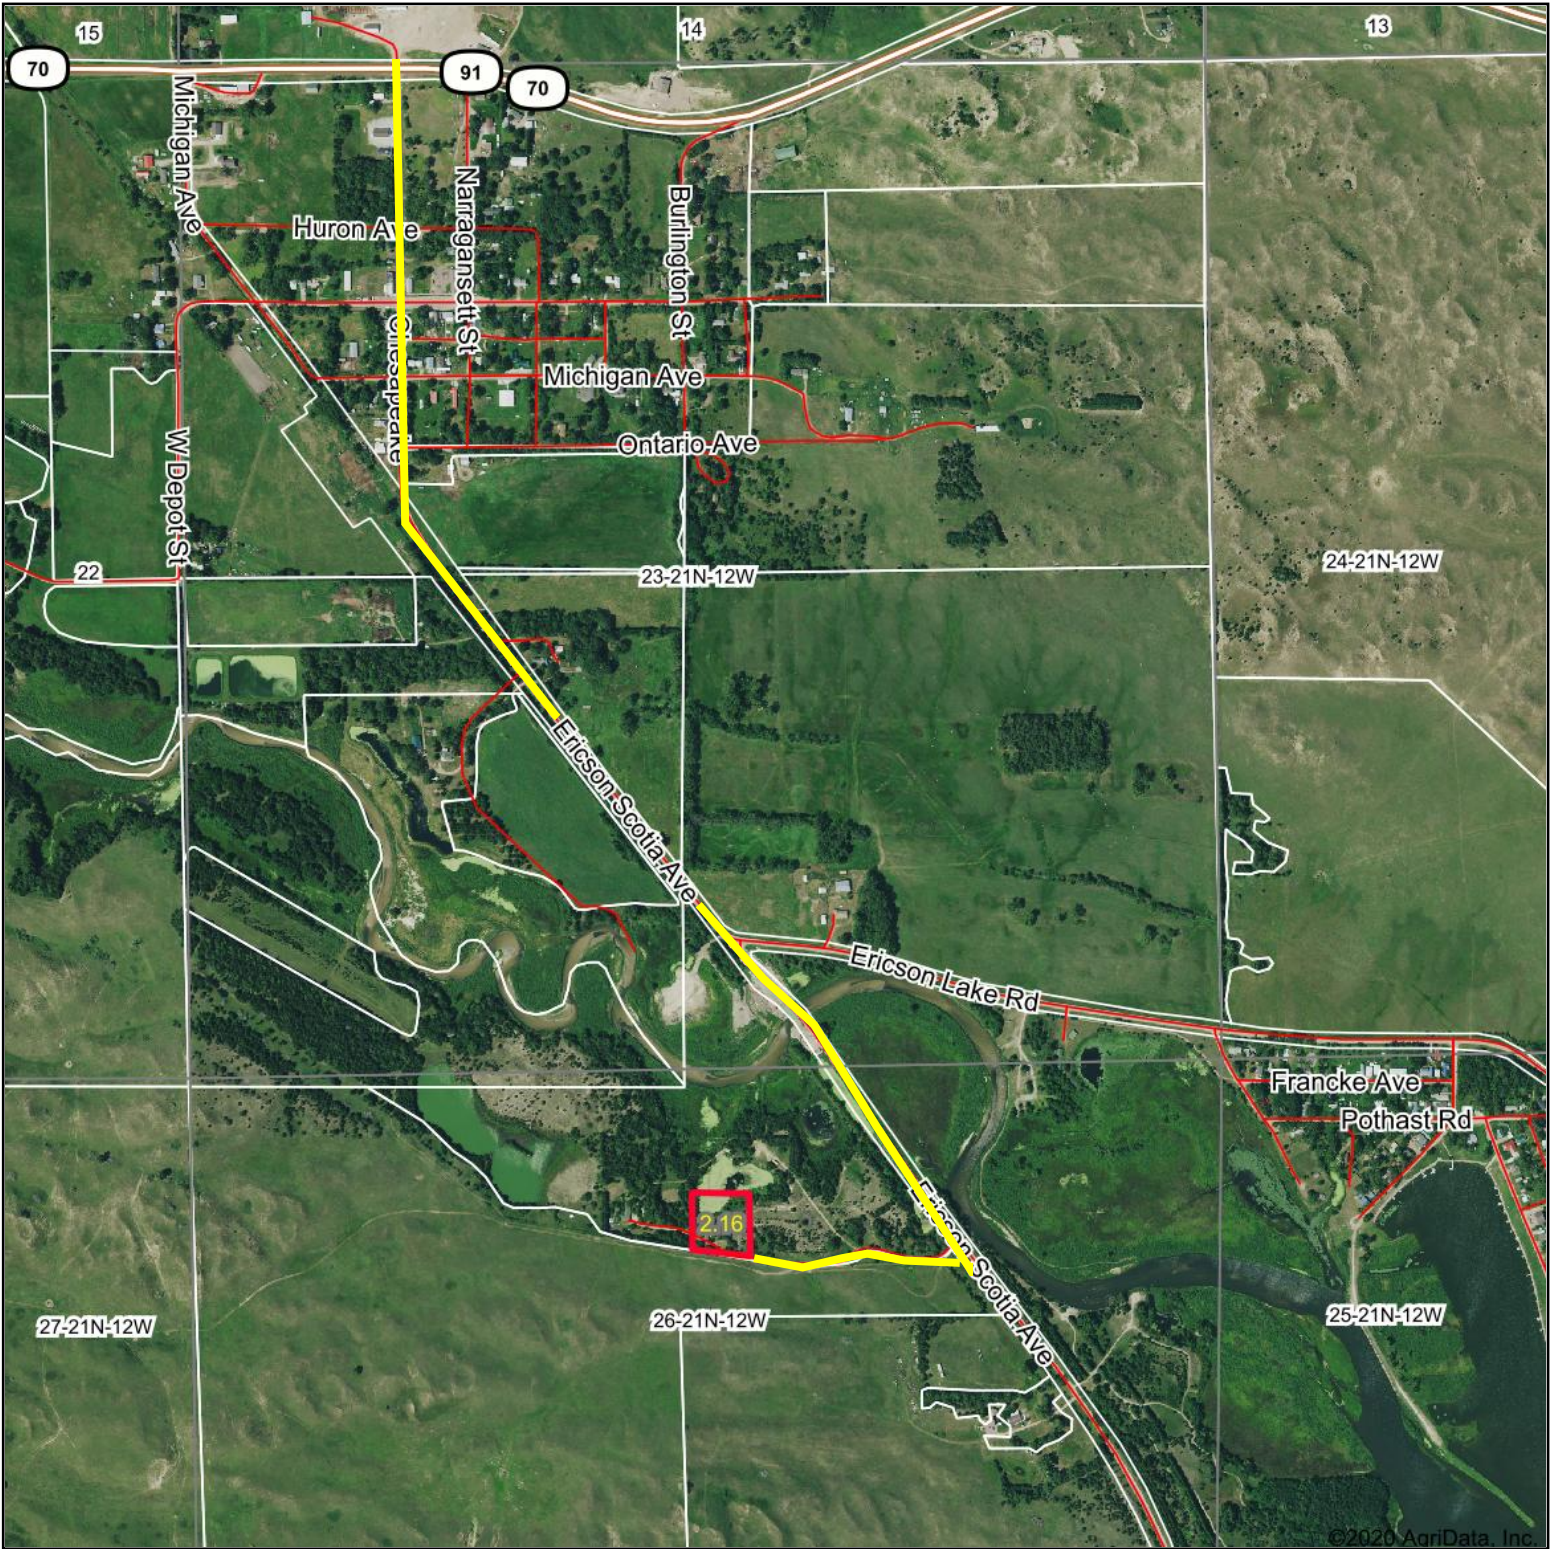

Aerial Map

Map Center: 41° 46' 23.07, -98° 40' 17.11

23-21N-12W
Wheeler County
Nebraska

12/9/2020

Maps Provided By:
 **surety**[®]
CUSTOMIZED ONLINE MAPPING
© AgriData, Inc. 2020 www.AgriDataInc.com

Field borders provided by Farm Service Agency as of 5/21/2008.