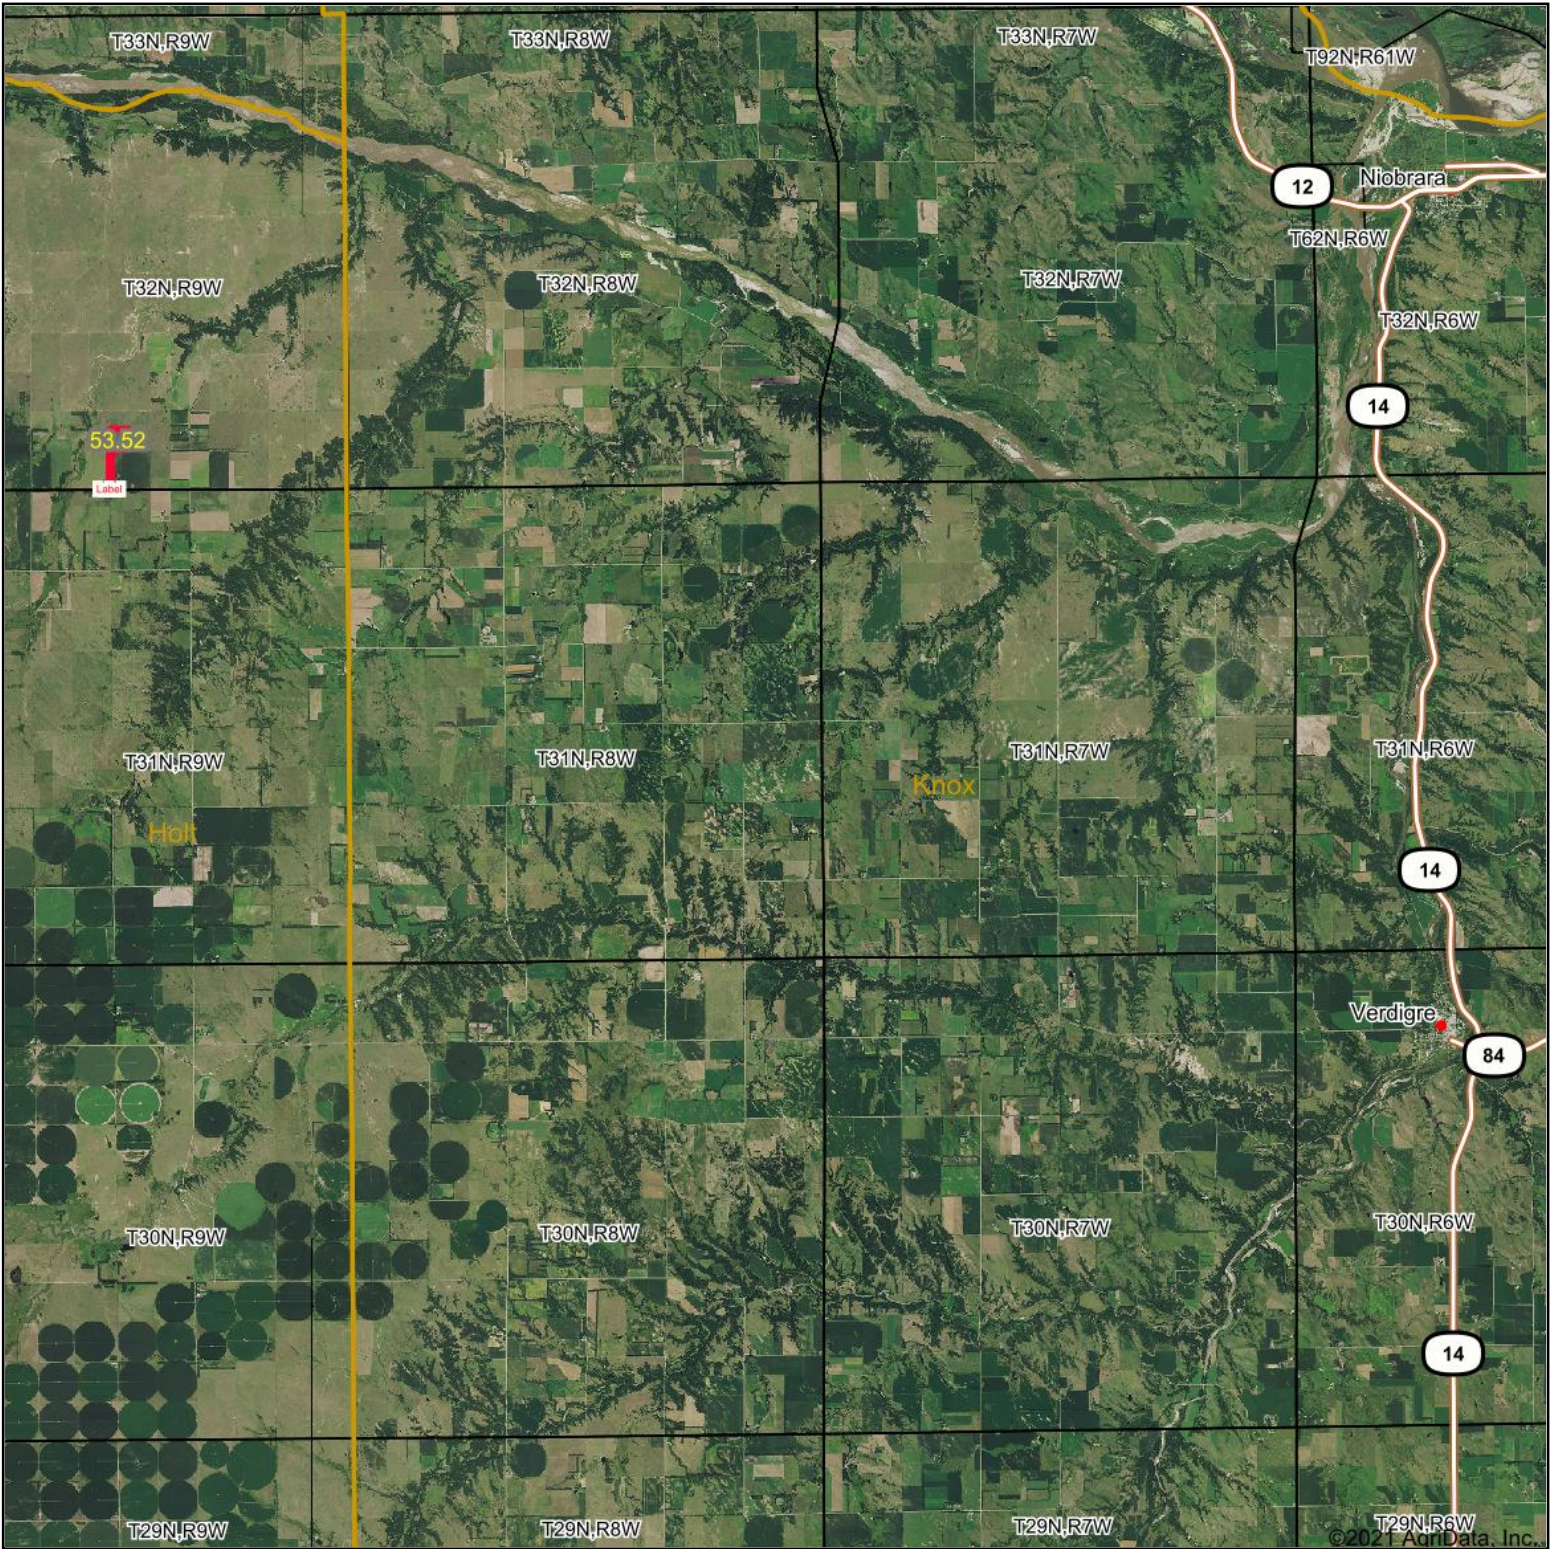

Aerial Map

Map Center: 42° 38' 39.49, -98° 11' 57.47

24-31N-8W
Knox County
Nebraska

12/6/2021