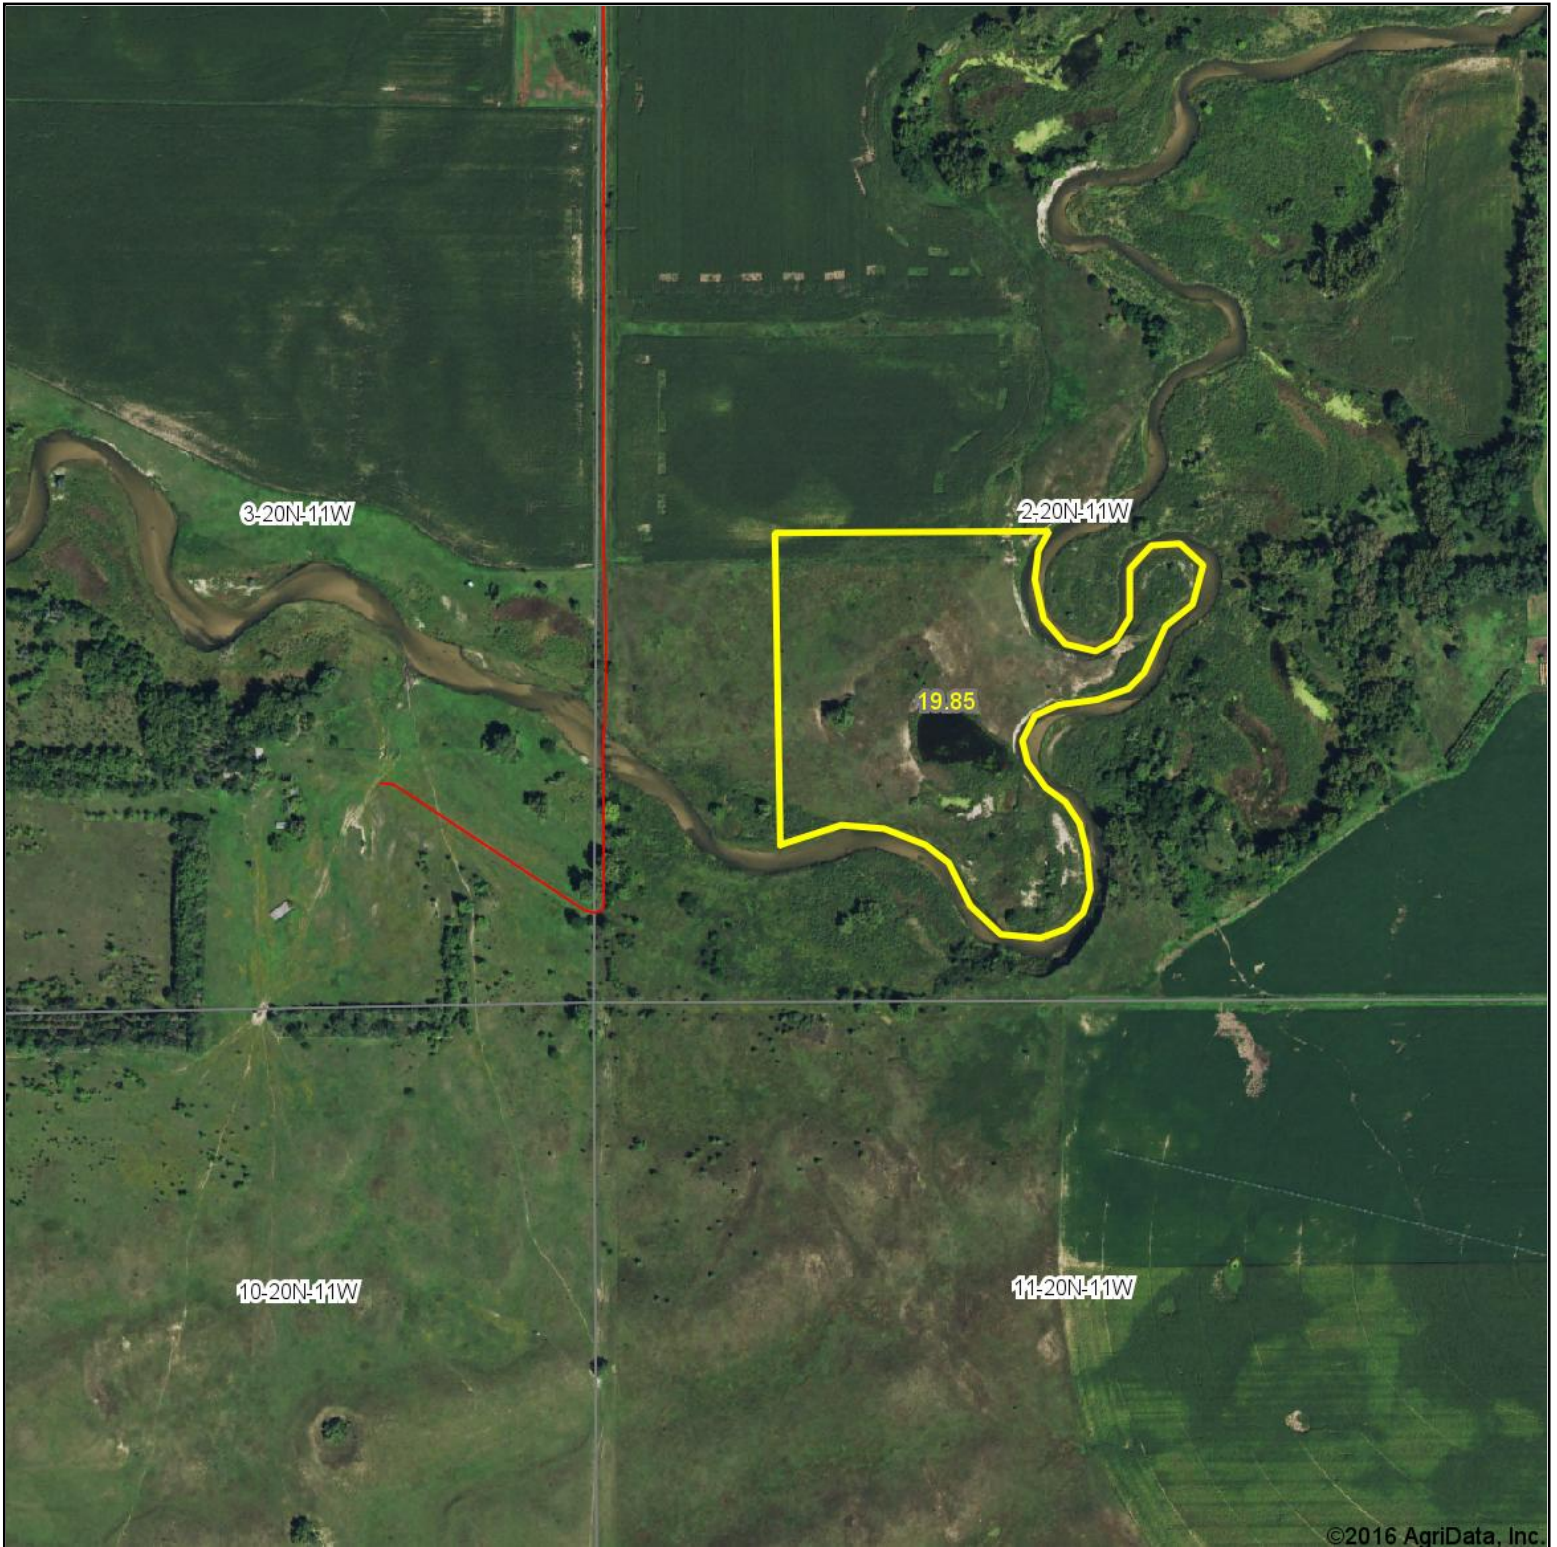

Aerial Map

©2016 AgriData, Inc.

map center: 41° 43' 39.56, -98° 33' 29.2

Maps Provided By:
 **surety**[®]
CUSTOMIZED ONLINE MAPPING
© AgriData, Inc. 2016 www.AgriDataInc.com

2-20N-11W
Greeley County
Nebraska