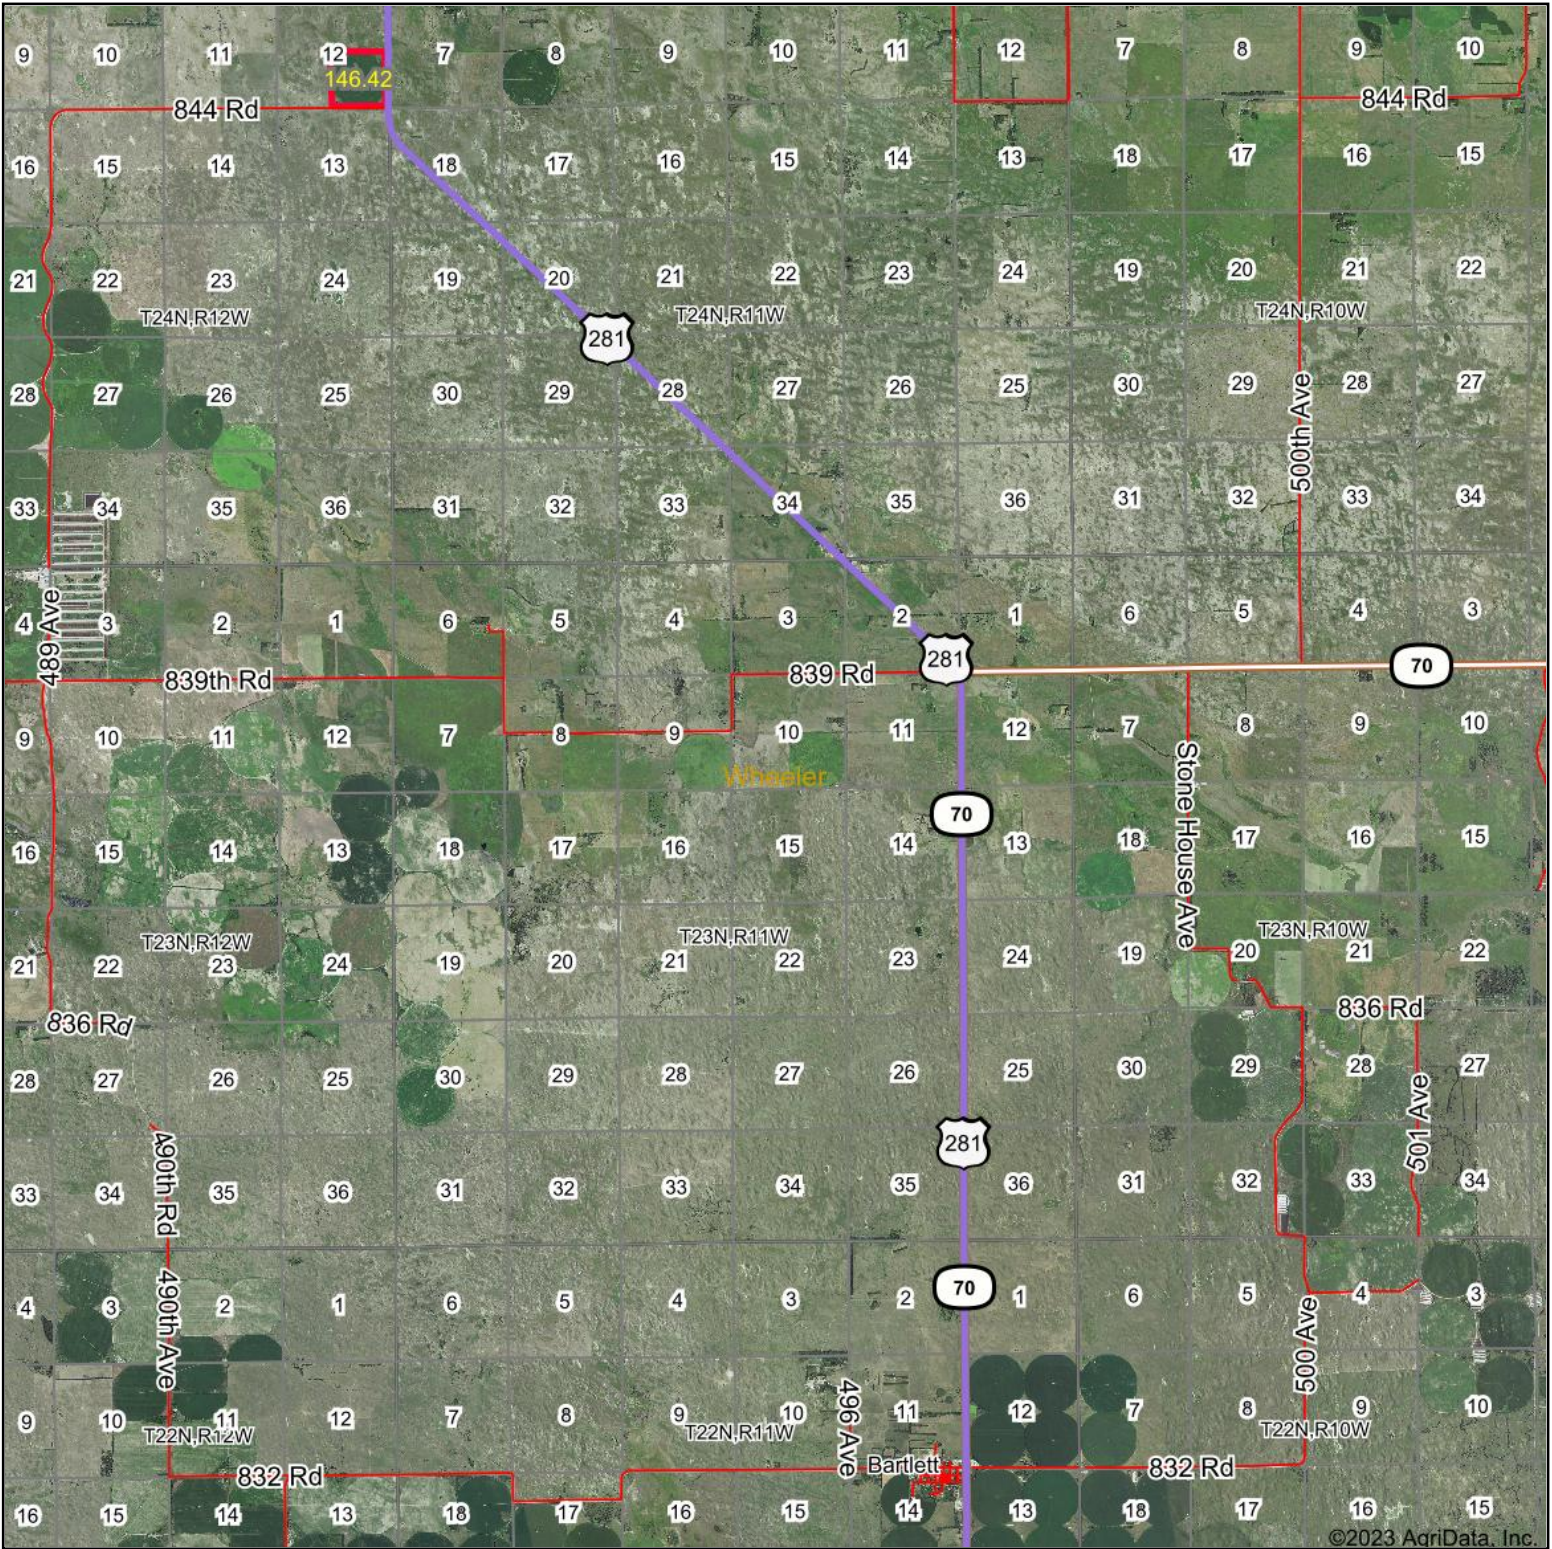

# Aerial Map

Boundary Center: 42° 3' 45.46, -98° 39' 1.32

12-24N-12W  
Wheeler County  
Nebraska

12/1/2023

Field borders provided by Farm Service Agency as of 5/21/2008.