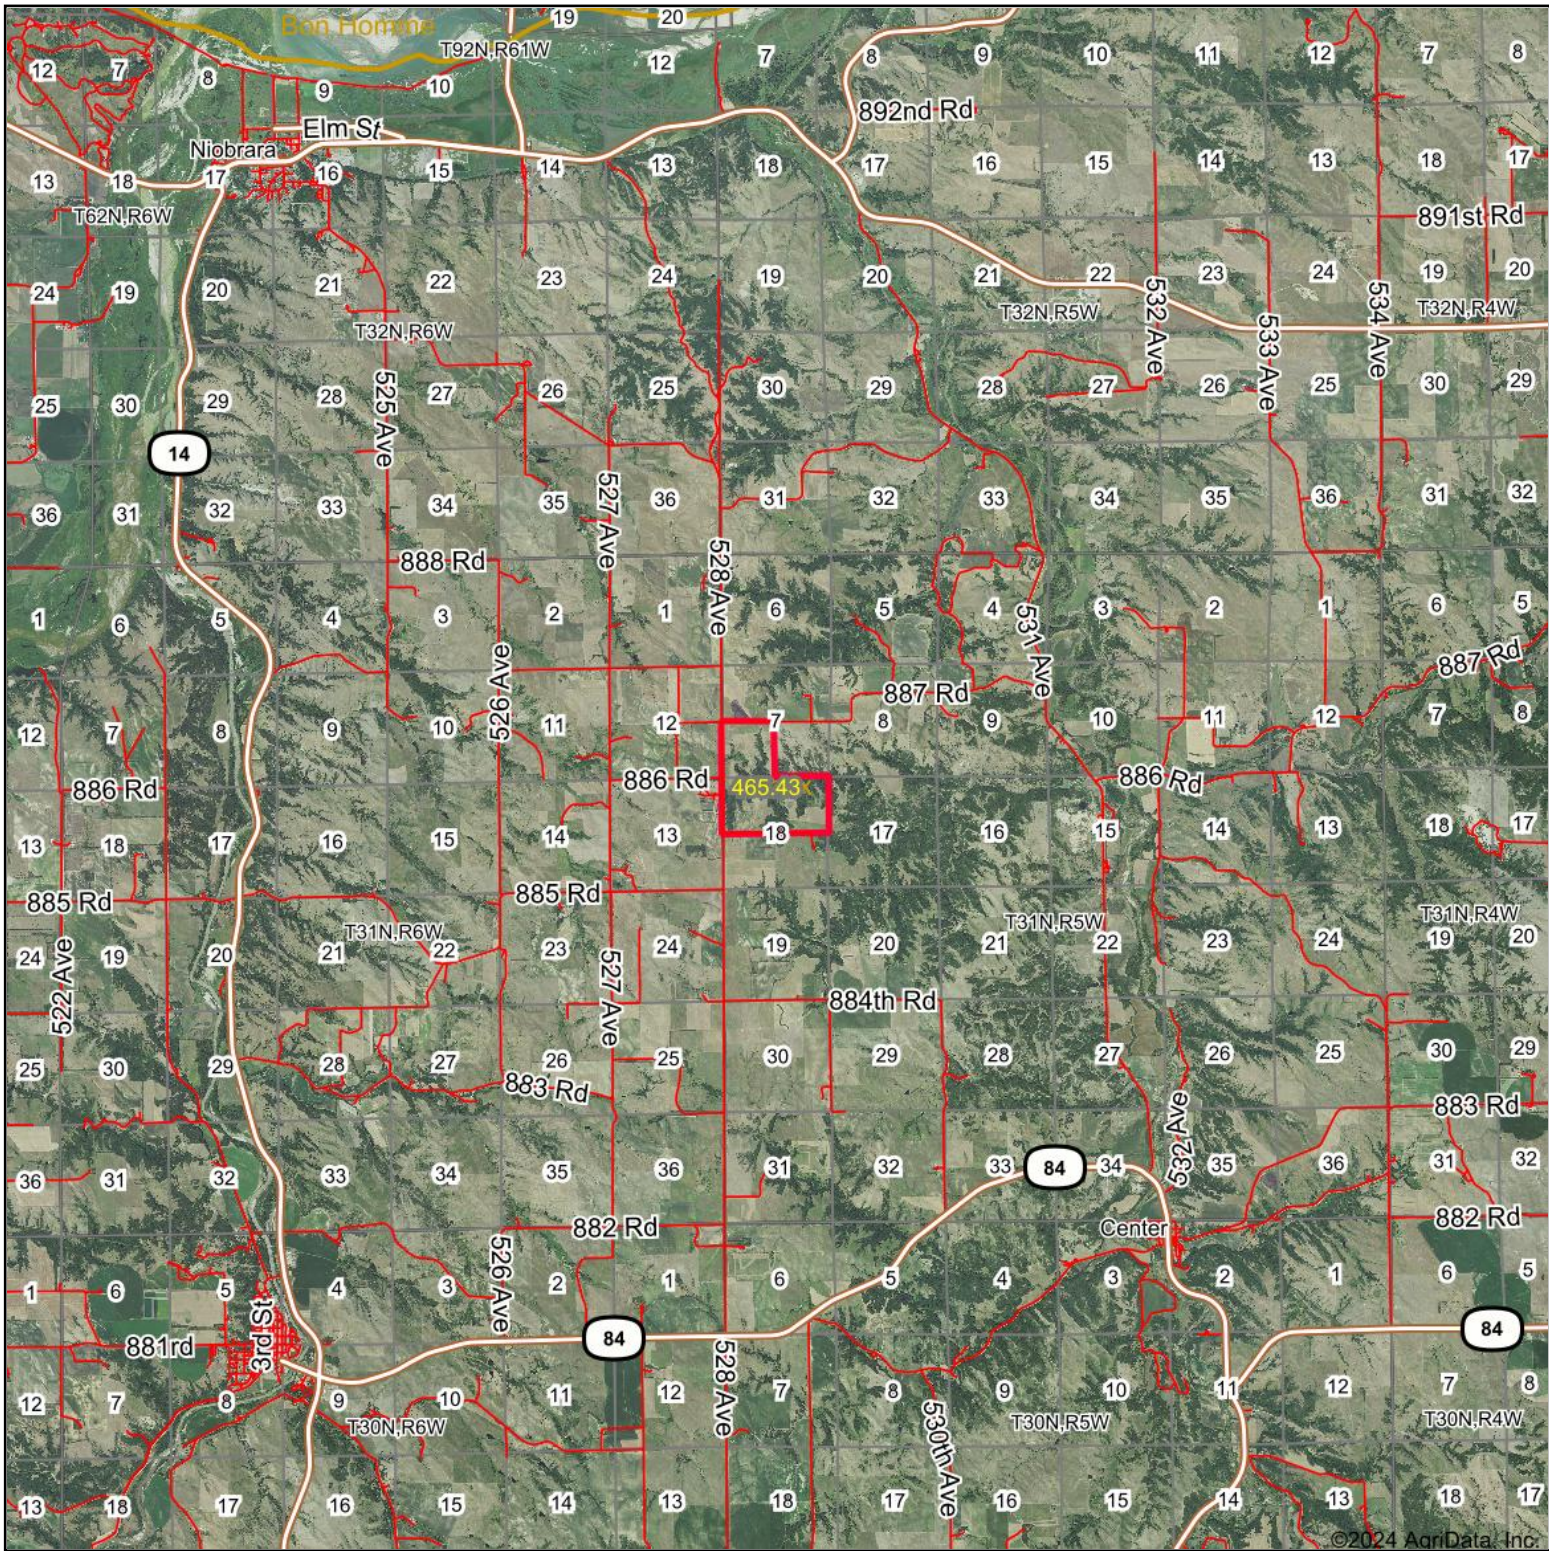

Aerial Map

Boundary Center: 42° 40' 11.23, -97° 56' 41.32

7-31N-5W
Knox County
Nebraska

7/18/2024